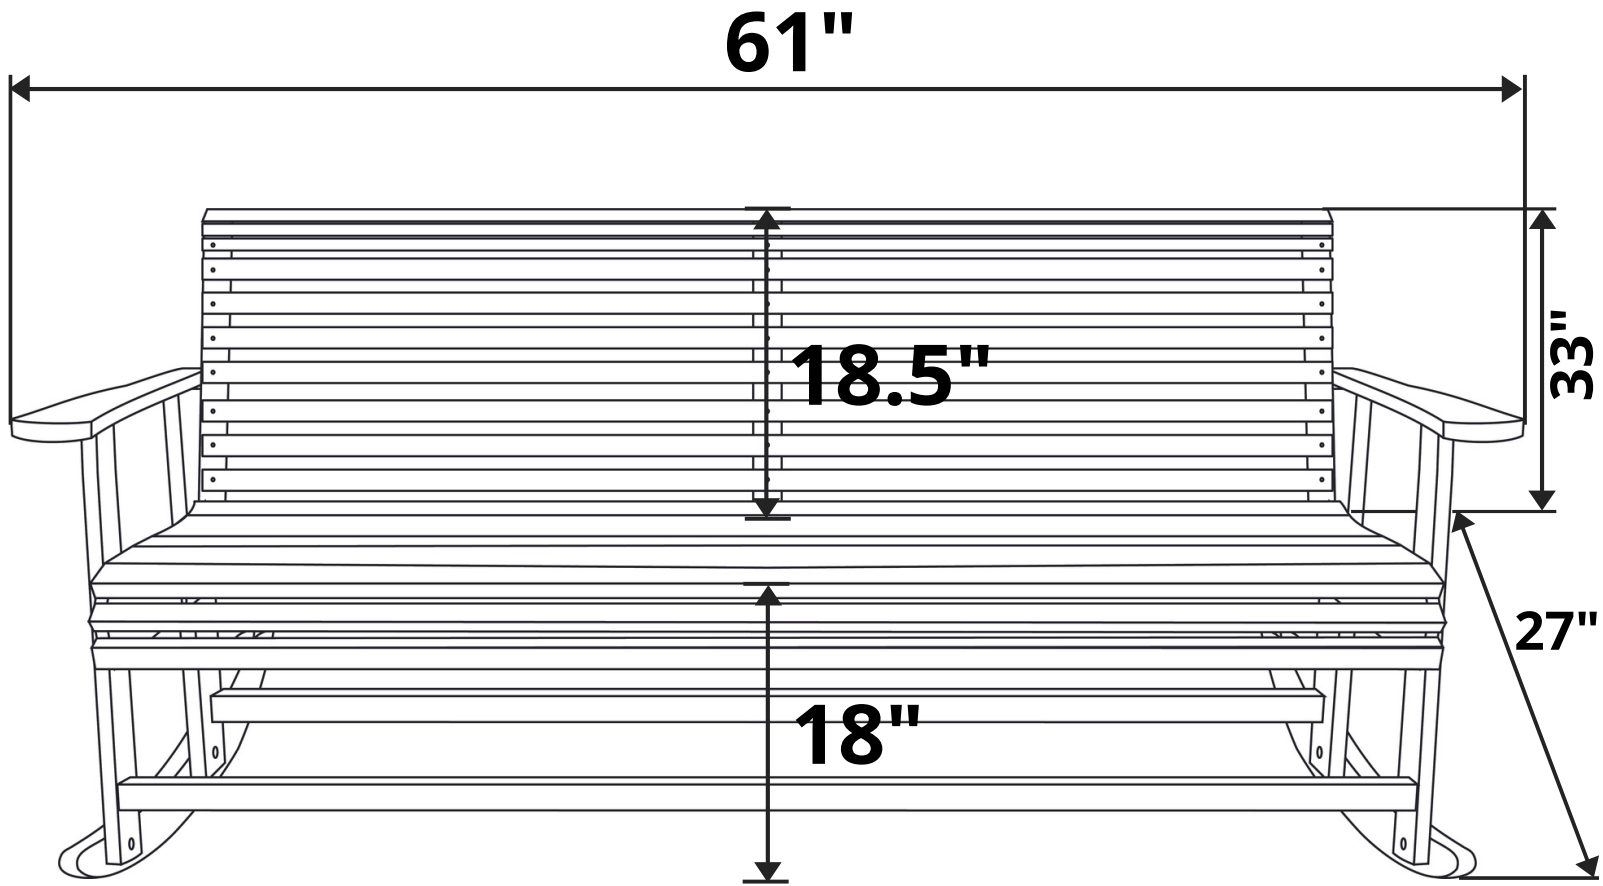

**LA Swings Roll Back Rocker Bench
Length Option: 5 Foot**

**Recommended Seat Cushion Size: 52x18 in.
Product Weight: 50 lbs
Weight Capacity: 350 lbs**