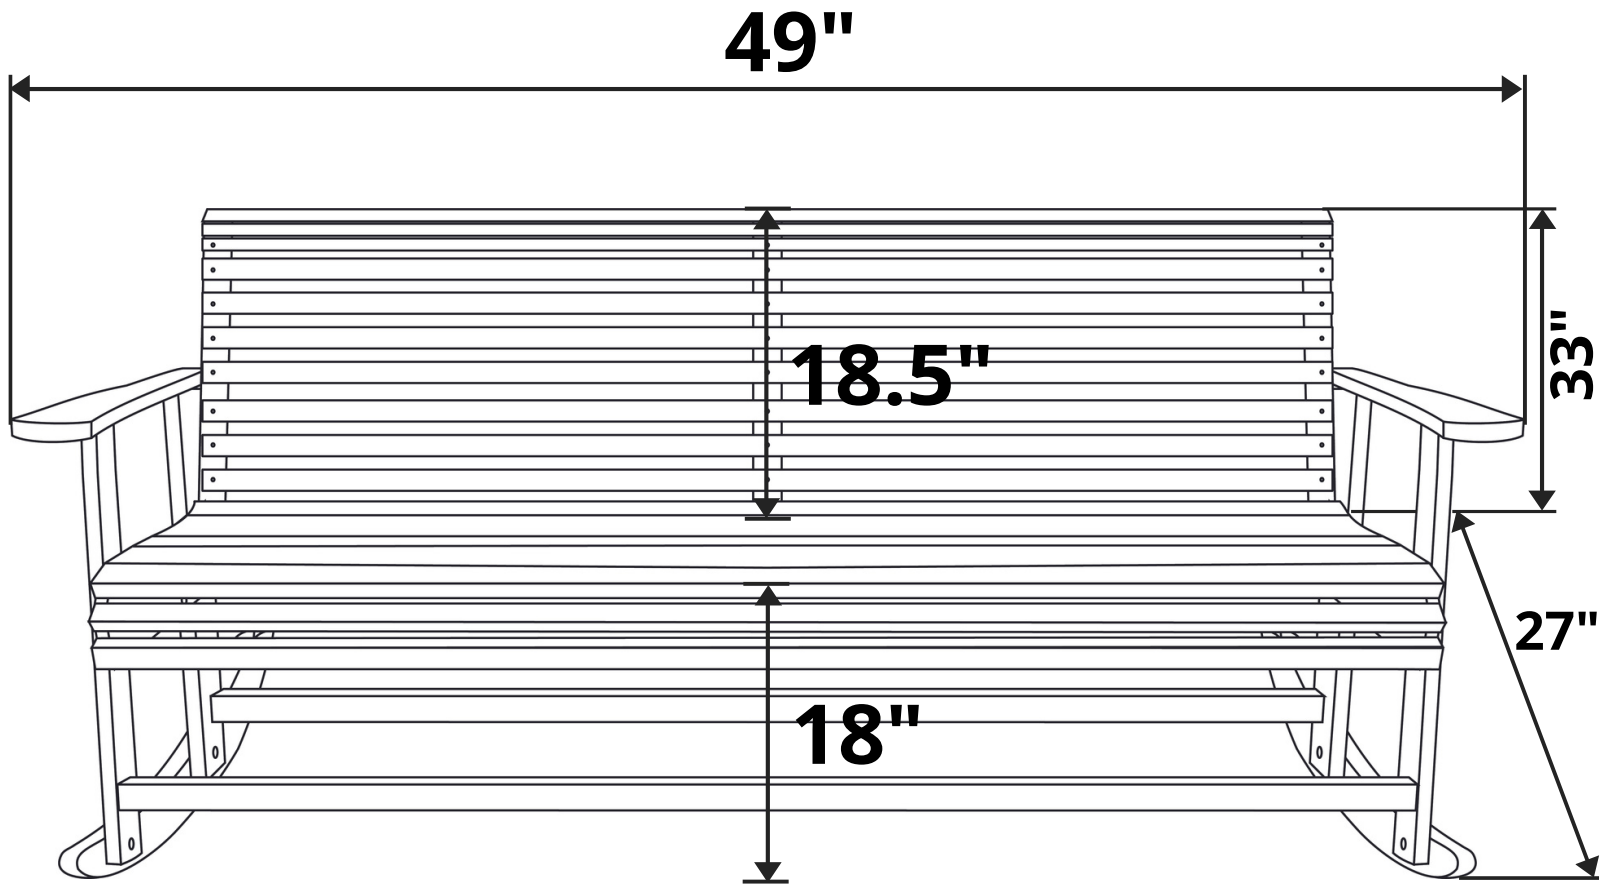

LA Swings Roll Back Rocker Bench
Length Option: 4 Foot

Recommended Seat Cushion Size: 40x18 in.
Product Weight: 40 lbs
Weight Capacity: 350 lbs