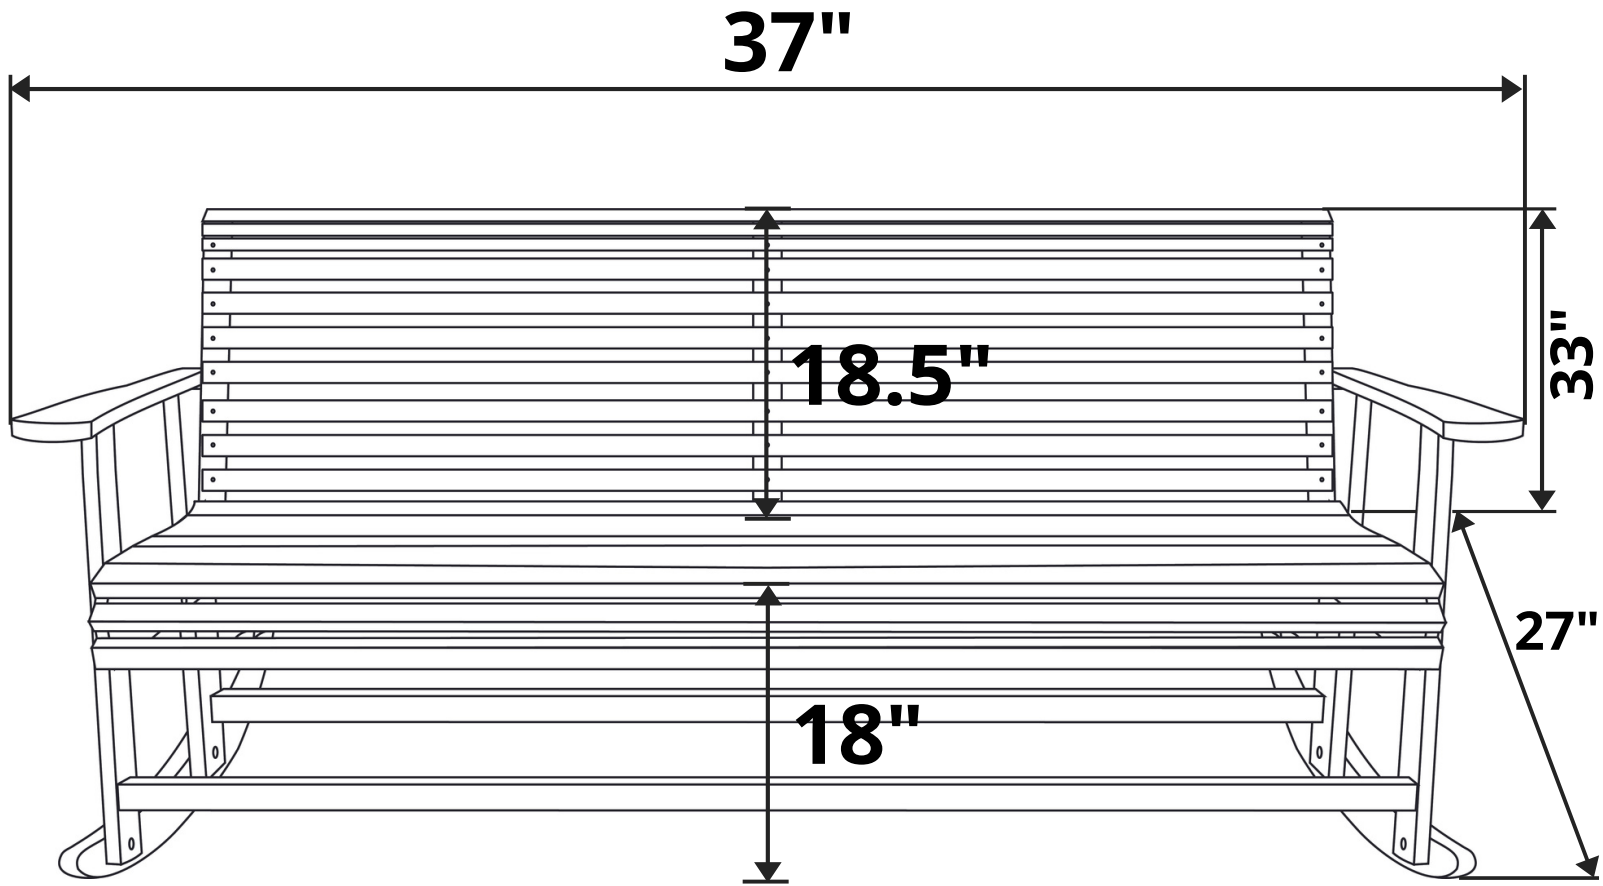

LA Swings Roll Back Rocker Bench

Length Option: 3 Foot

Recommended Seat Cushion Size: 28x18 in.
Product Weight: 30 lbs
Weight Capacity: 350 lbs