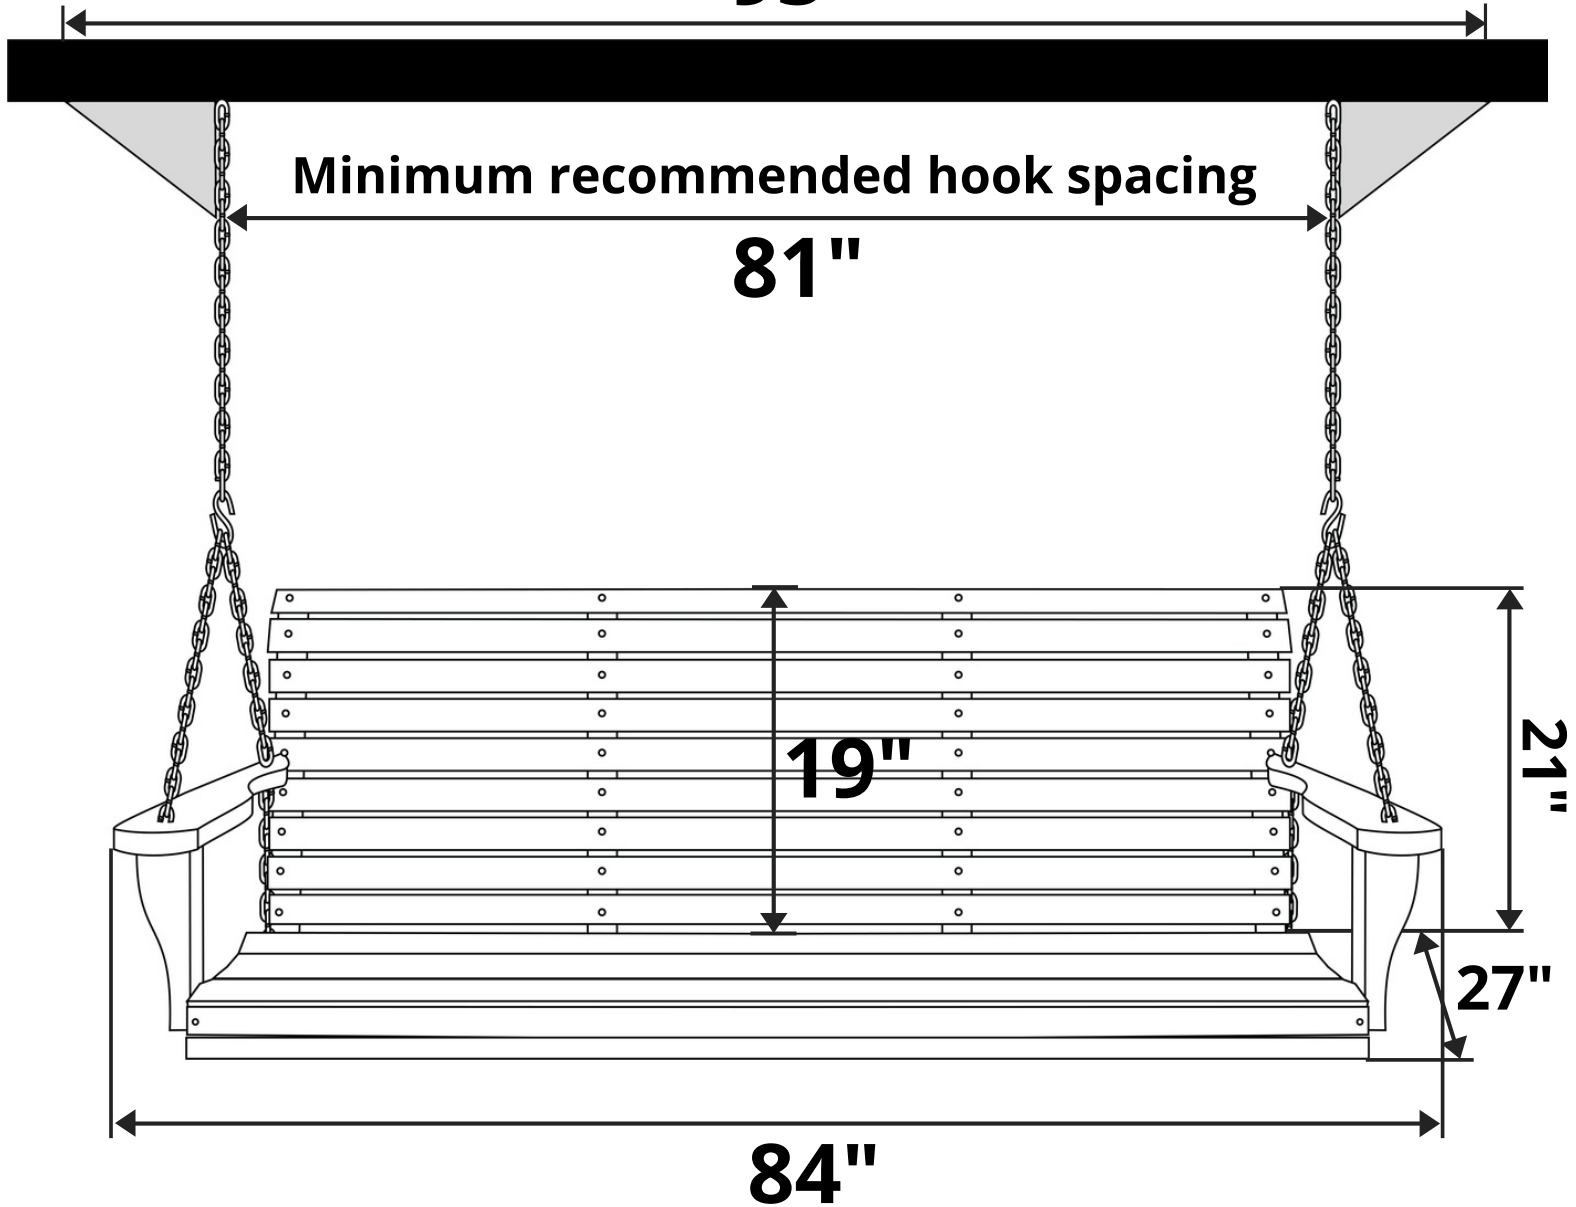

LA Swings Roll Back Porch Swing

Length Option: 7 Foot

Maximum recommended hook spacing

93"

Minimum recommended hook spacing

81"

Recommended Seat Cushion Size: 78x18 in.

Product Weight: 95 lbs

Weight Capacity: 500 lbs