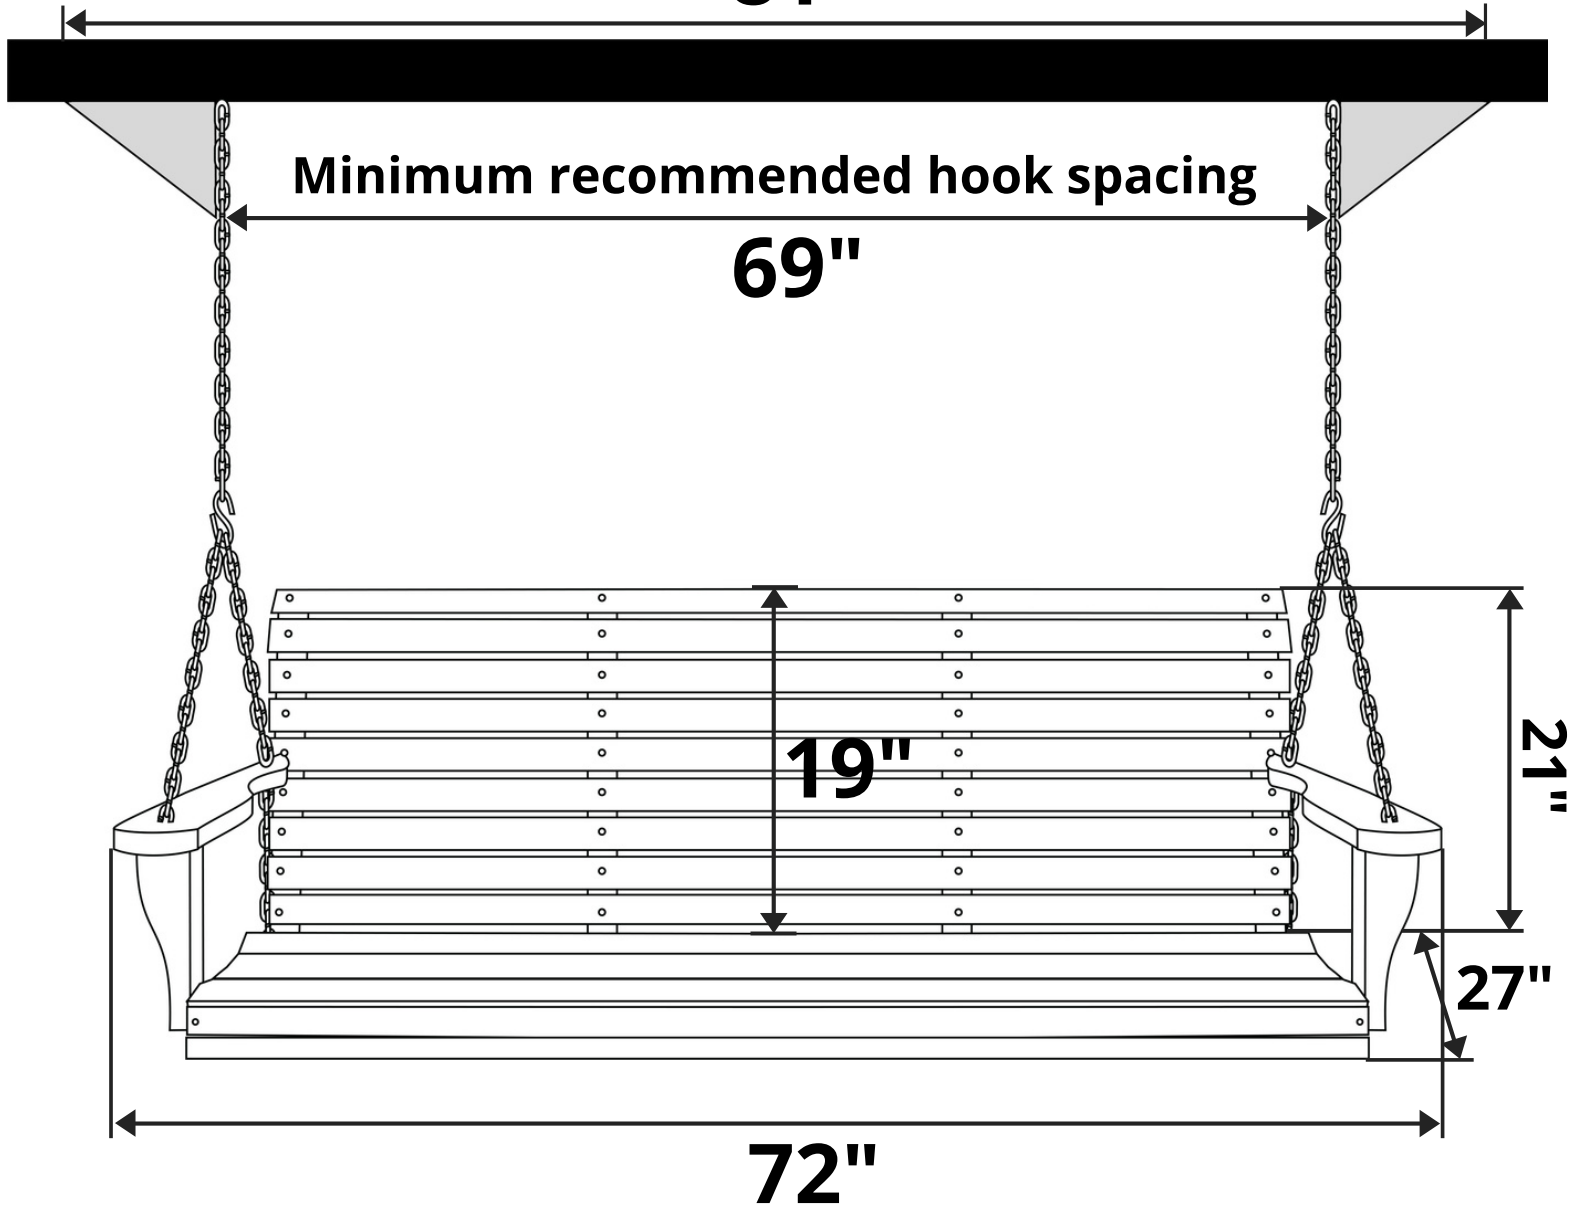

LA Swings Roll Back Porch Swing

Length Option: 6 Foot

Maximum recommended hook spacing

81"

Minimum recommended hook spacing

69"

Recommended Seat Cushion Size: 66x18 in.

Product Weight: 59 lbs

Weight Capacity: 500 lbs