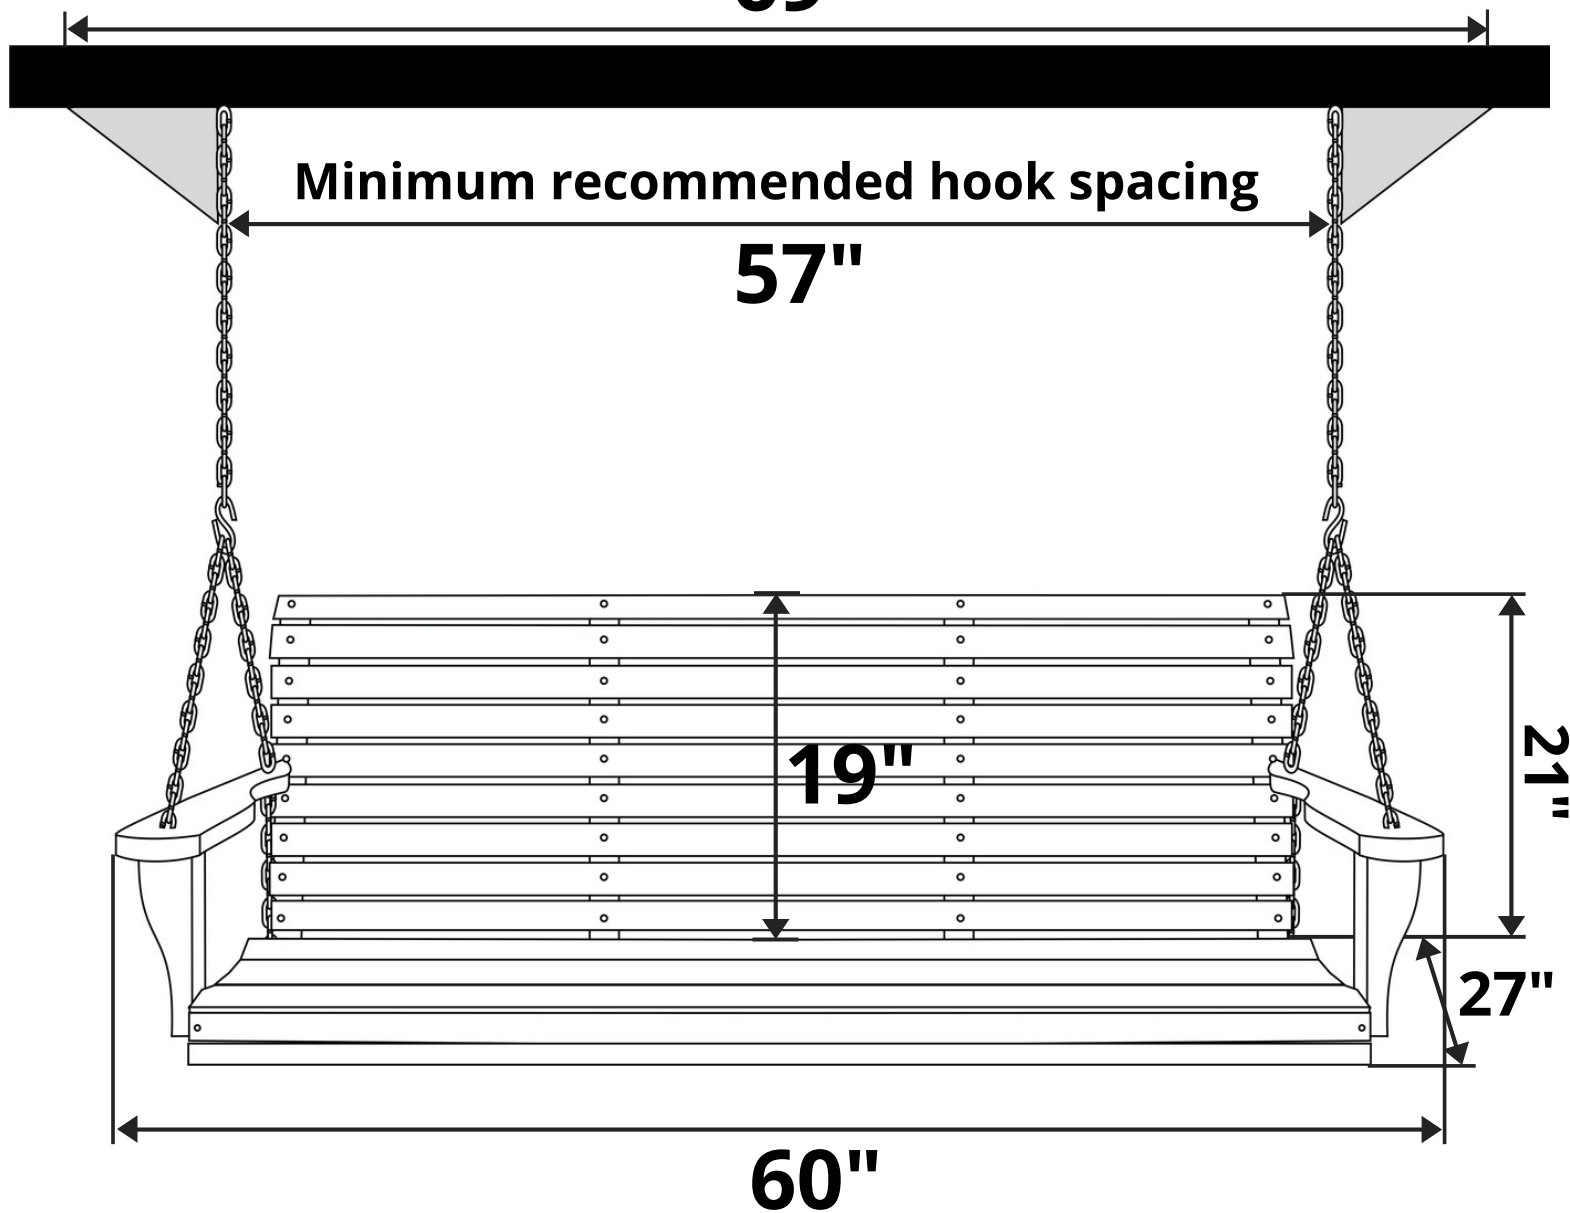

LA Swings Roll Back Porch Swing

Length Option: 5 Foot

Maximum recommended hook spacing

69"

Minimum recommended hook spacing

57"

Recommended Seat Cushion Size: 54x18 in.

Product Weight: 49 lbs

Weight Capacity: 500 lbs