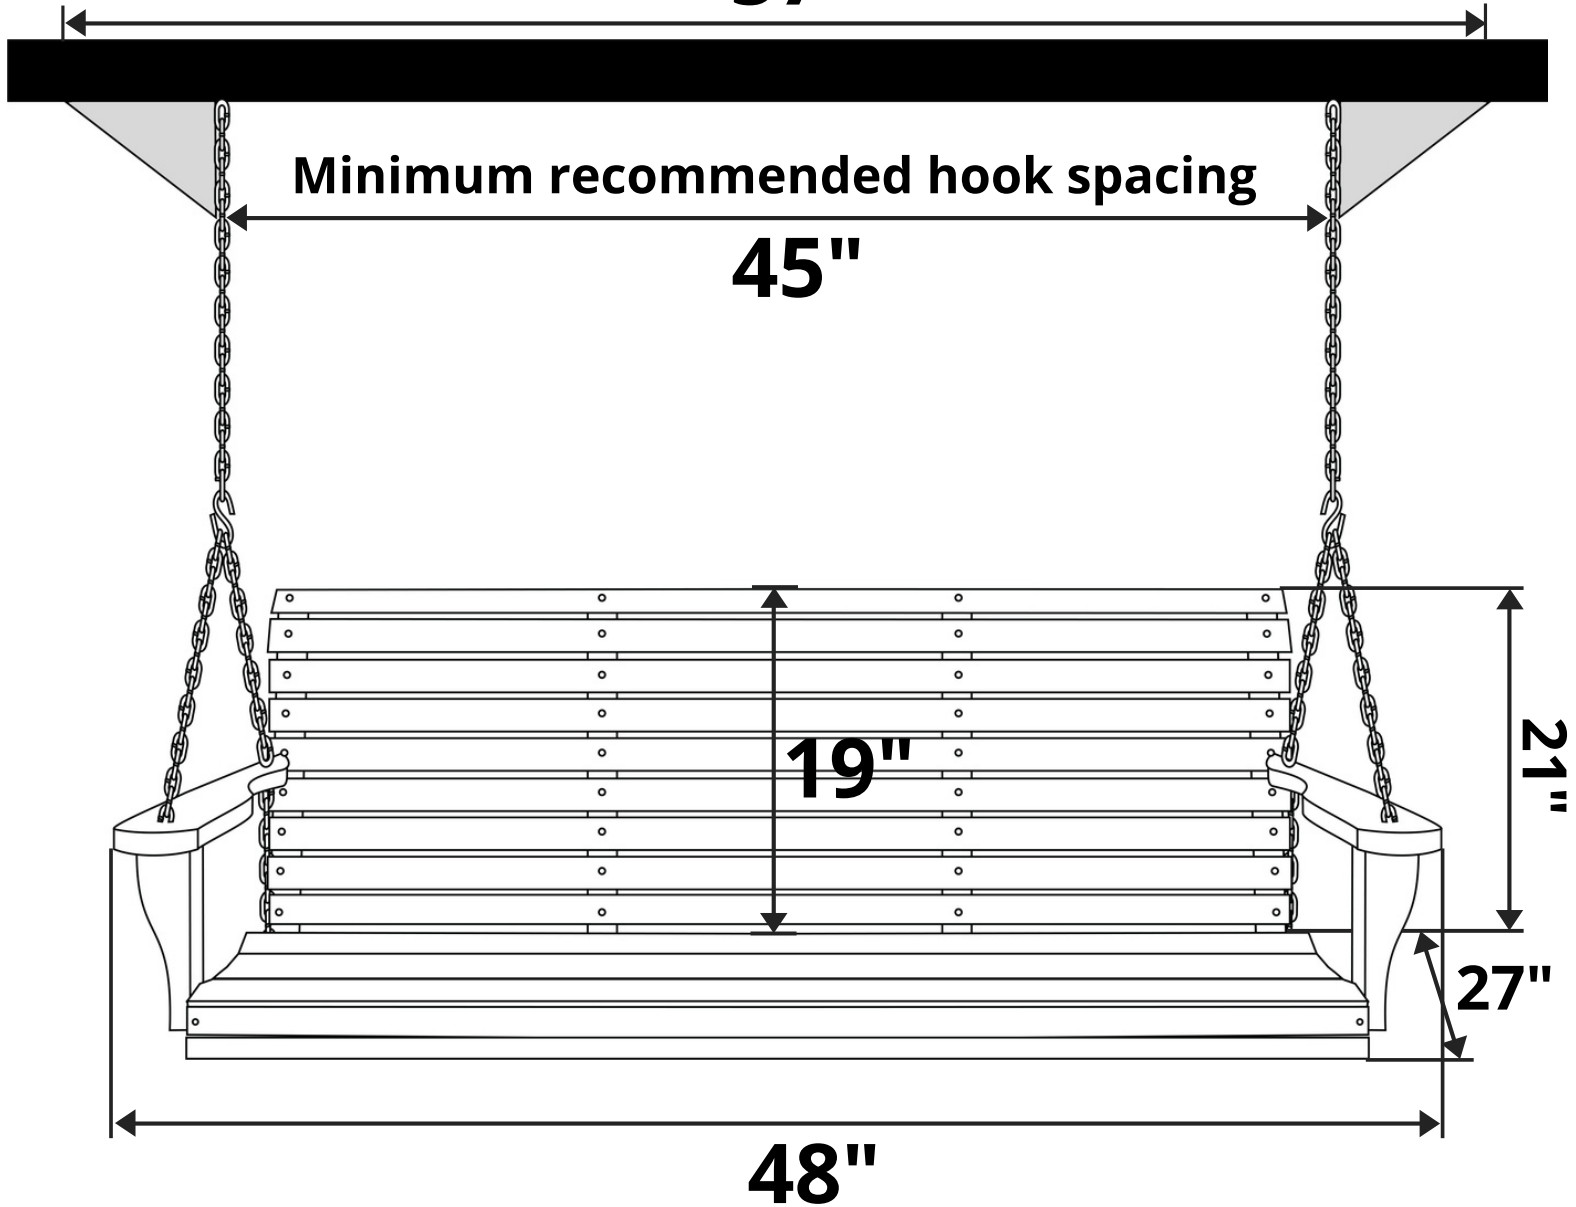

LA Swings Roll Back Porch Swing

Length Option: 4 Foot

Maximum recommended hook spacing

57"

Minimum recommended hook spacing

45"

Recommended Seat Cushion Size: 42x18 in.

Product Weight: 39 lbs

Weight Capacity: 500 lbs