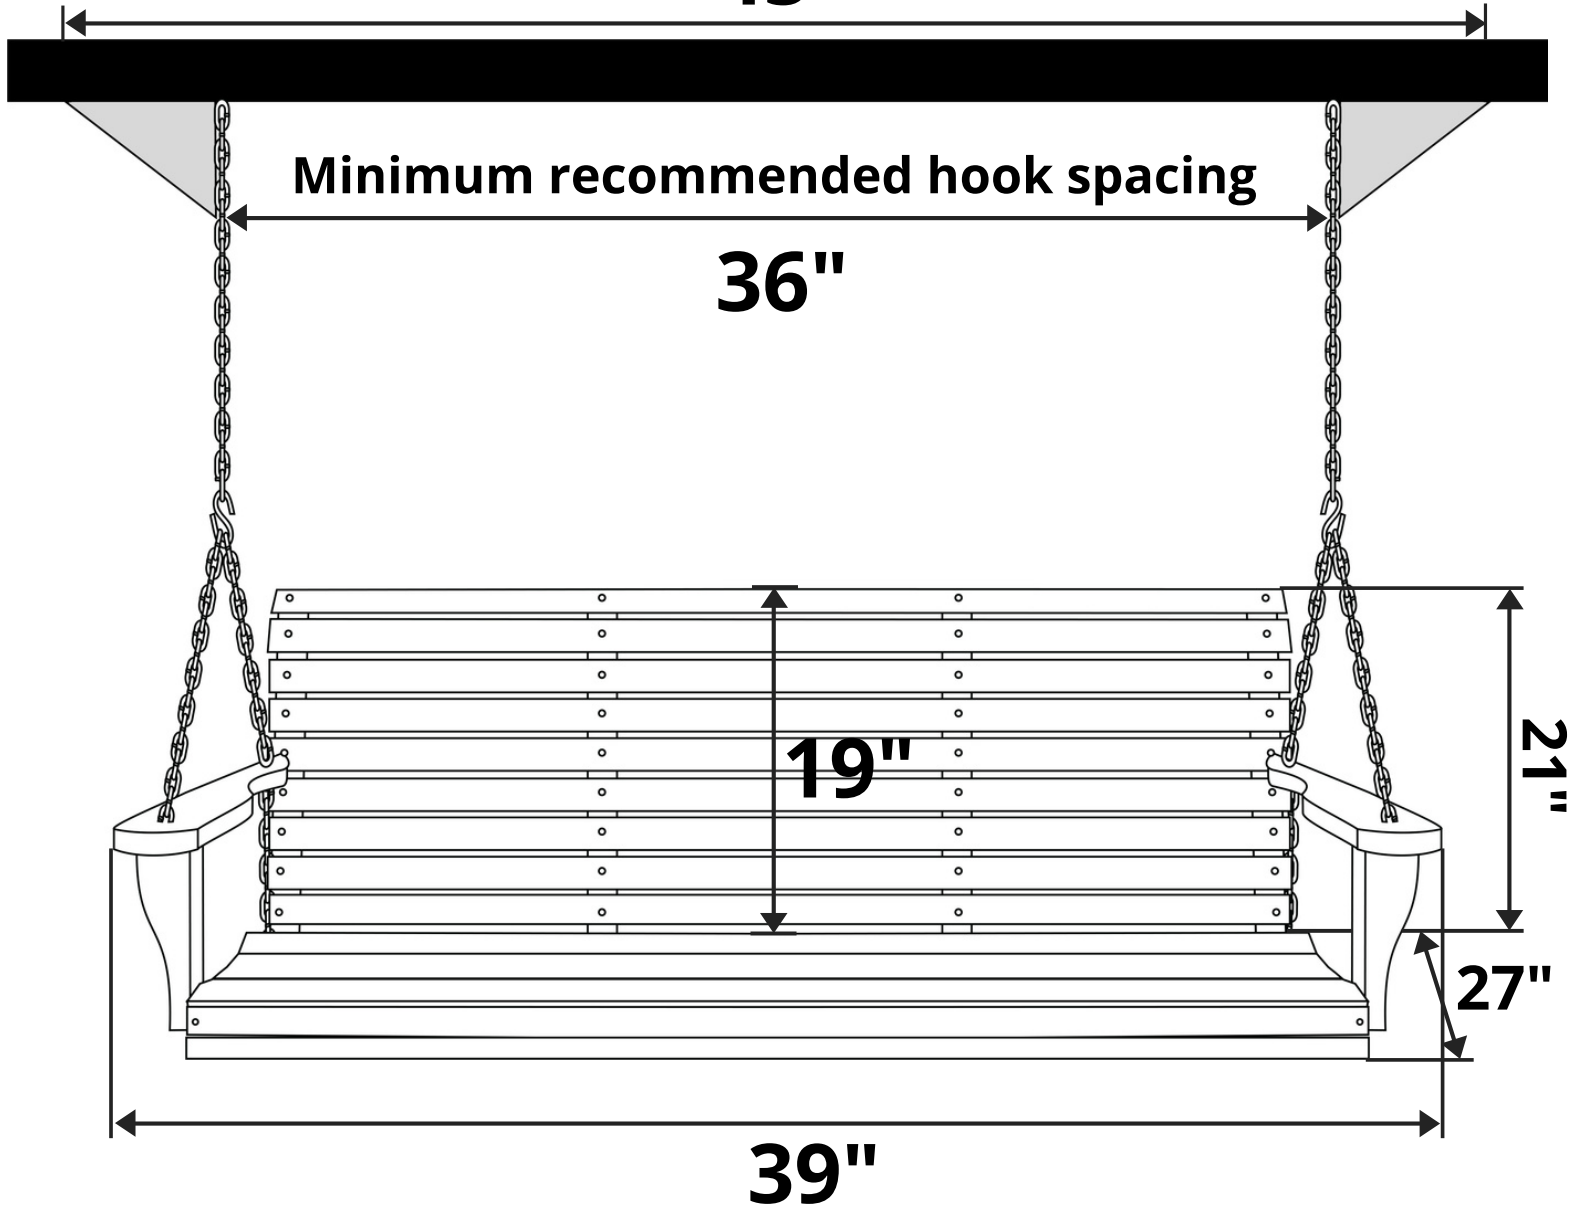

## Length Option: 3 Foot

Maximum recommended hook spacing

**45"**

Minimum recommended hook spacing

**36"**

**Recommended Seat Cushion Size: 30x18 in.**

**Product Weight: 30 lbs**

**Weight Capacity: 500 lbs**