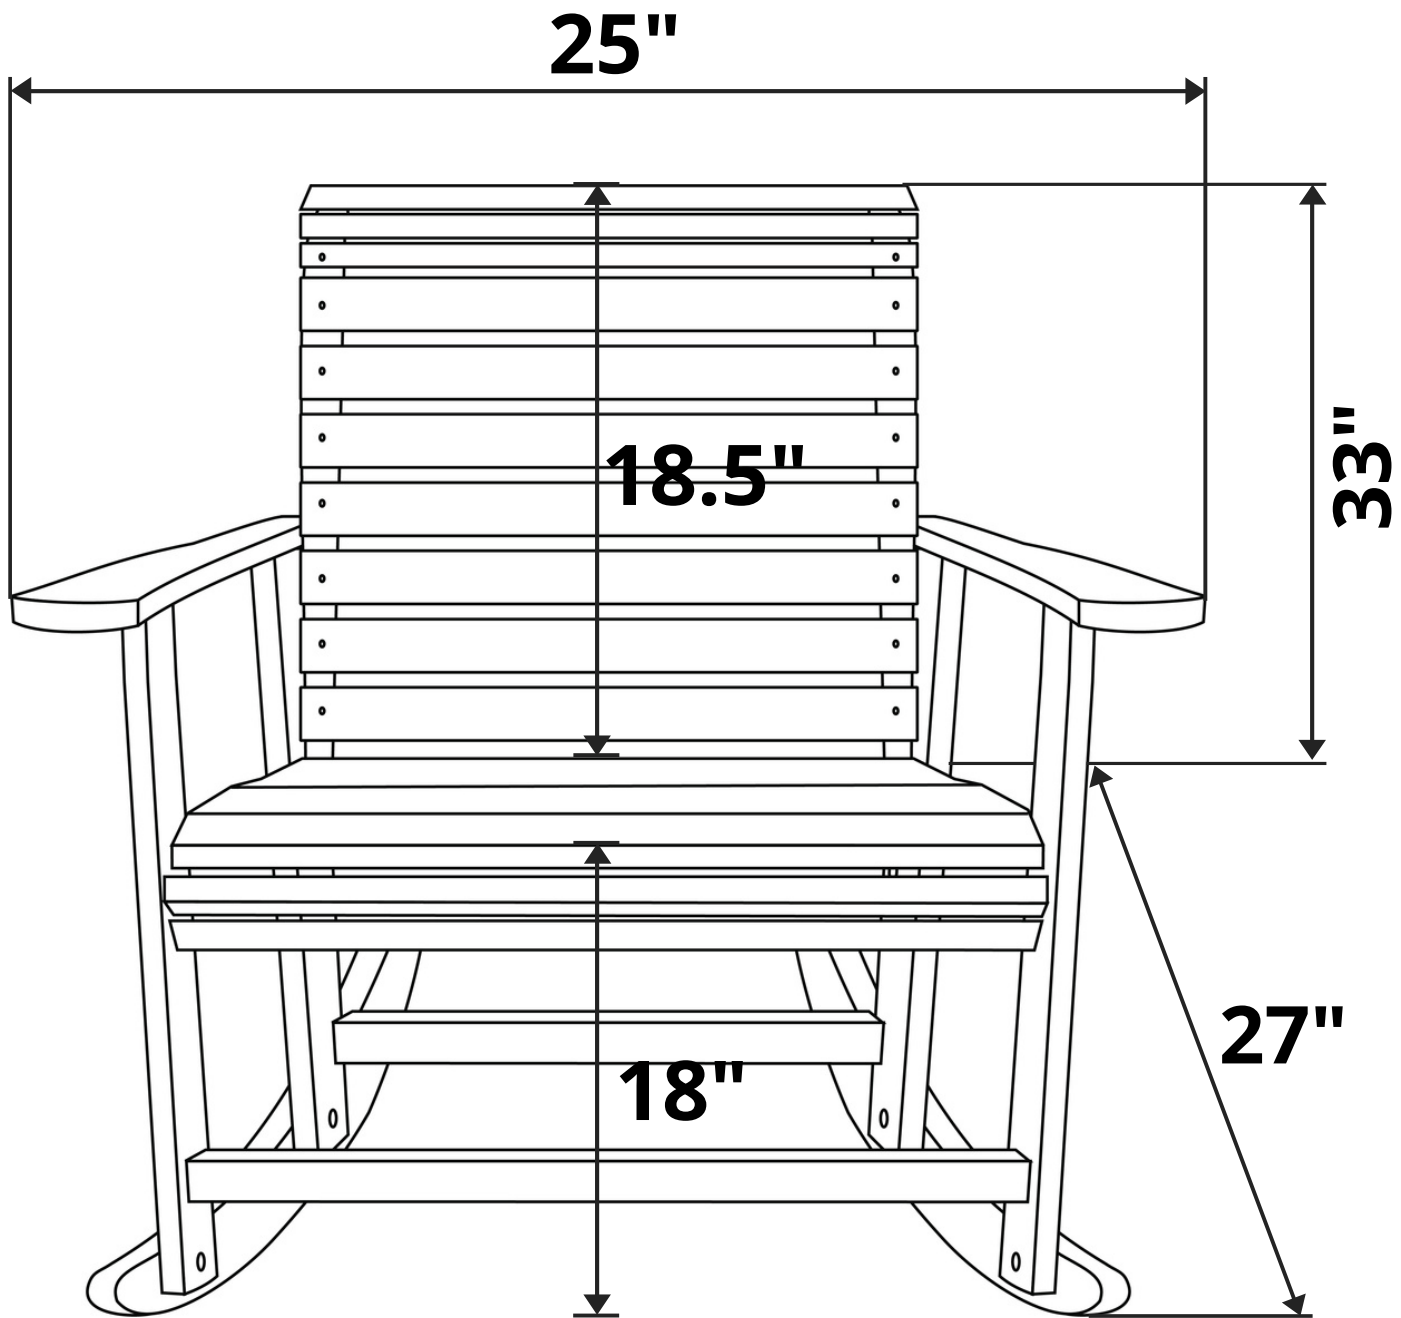

LA Swings Roll Back Porch Rocker
Length Option: 2 Foot

Recommended Seat Cushion Size: 17x18 in.
Product Weight: 20 lbs
Weight Capacity: 350 lbs