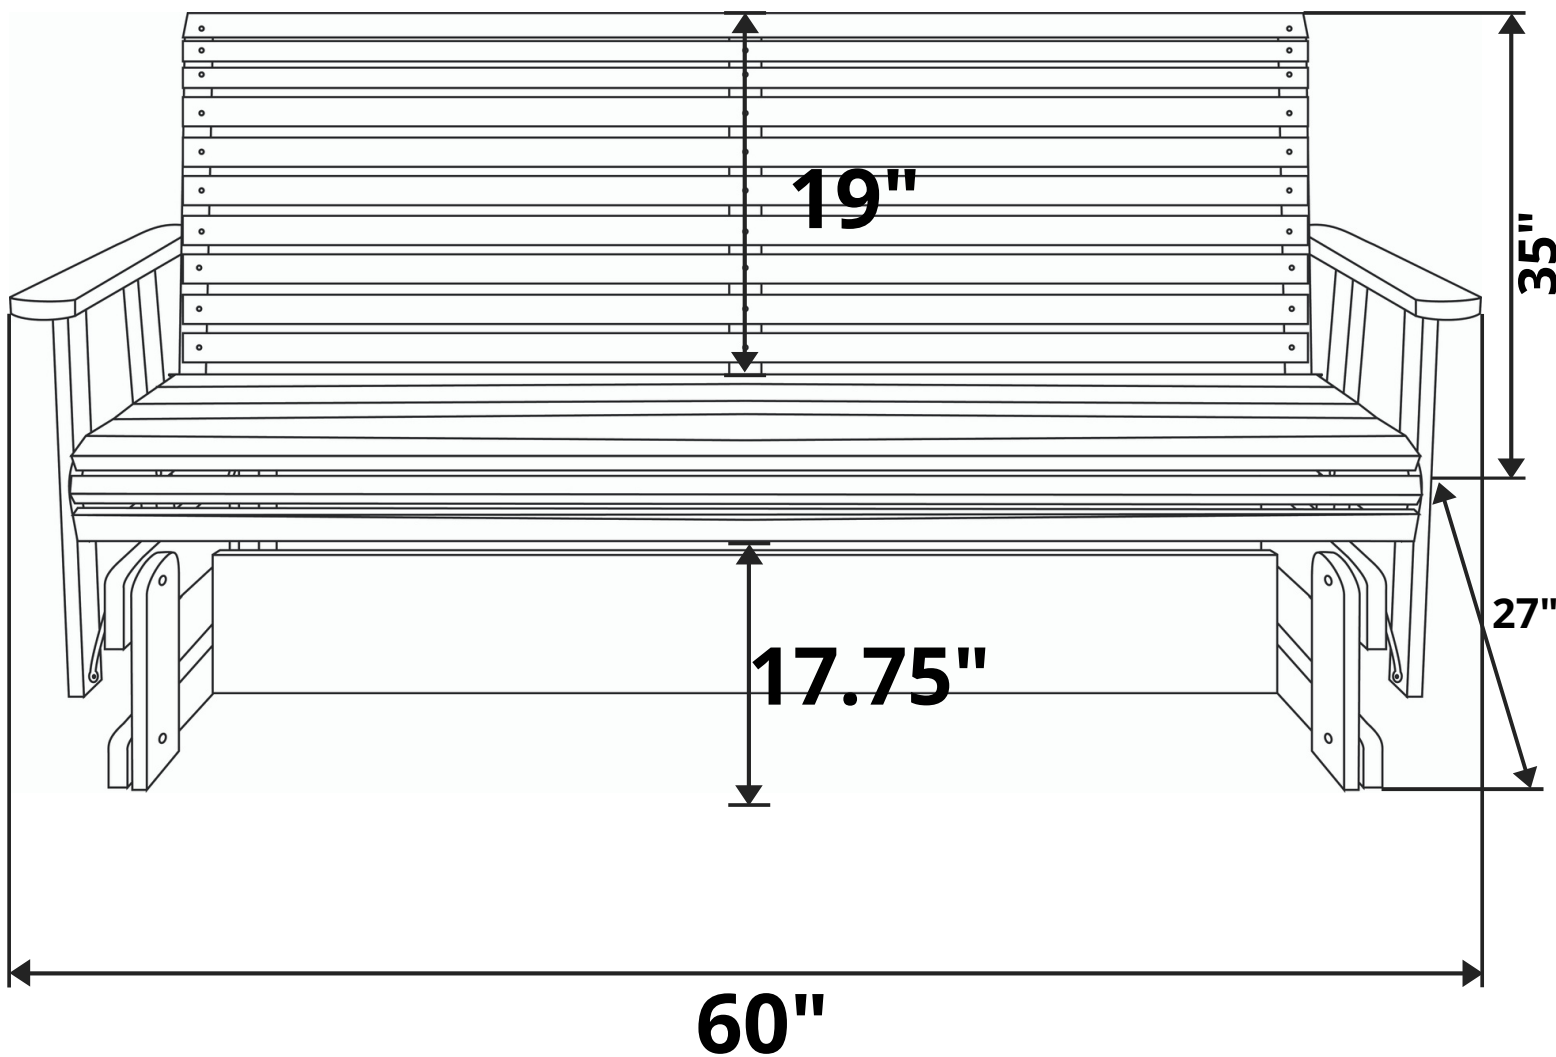

# LA Swings Roll Back Porch Glider

Length Option: 5 Foot

**Recommended Seat Cushion Size: 52x18 in.**

**Product Weight: 85 lbs**

**Weight Capacity: 500 lbs**