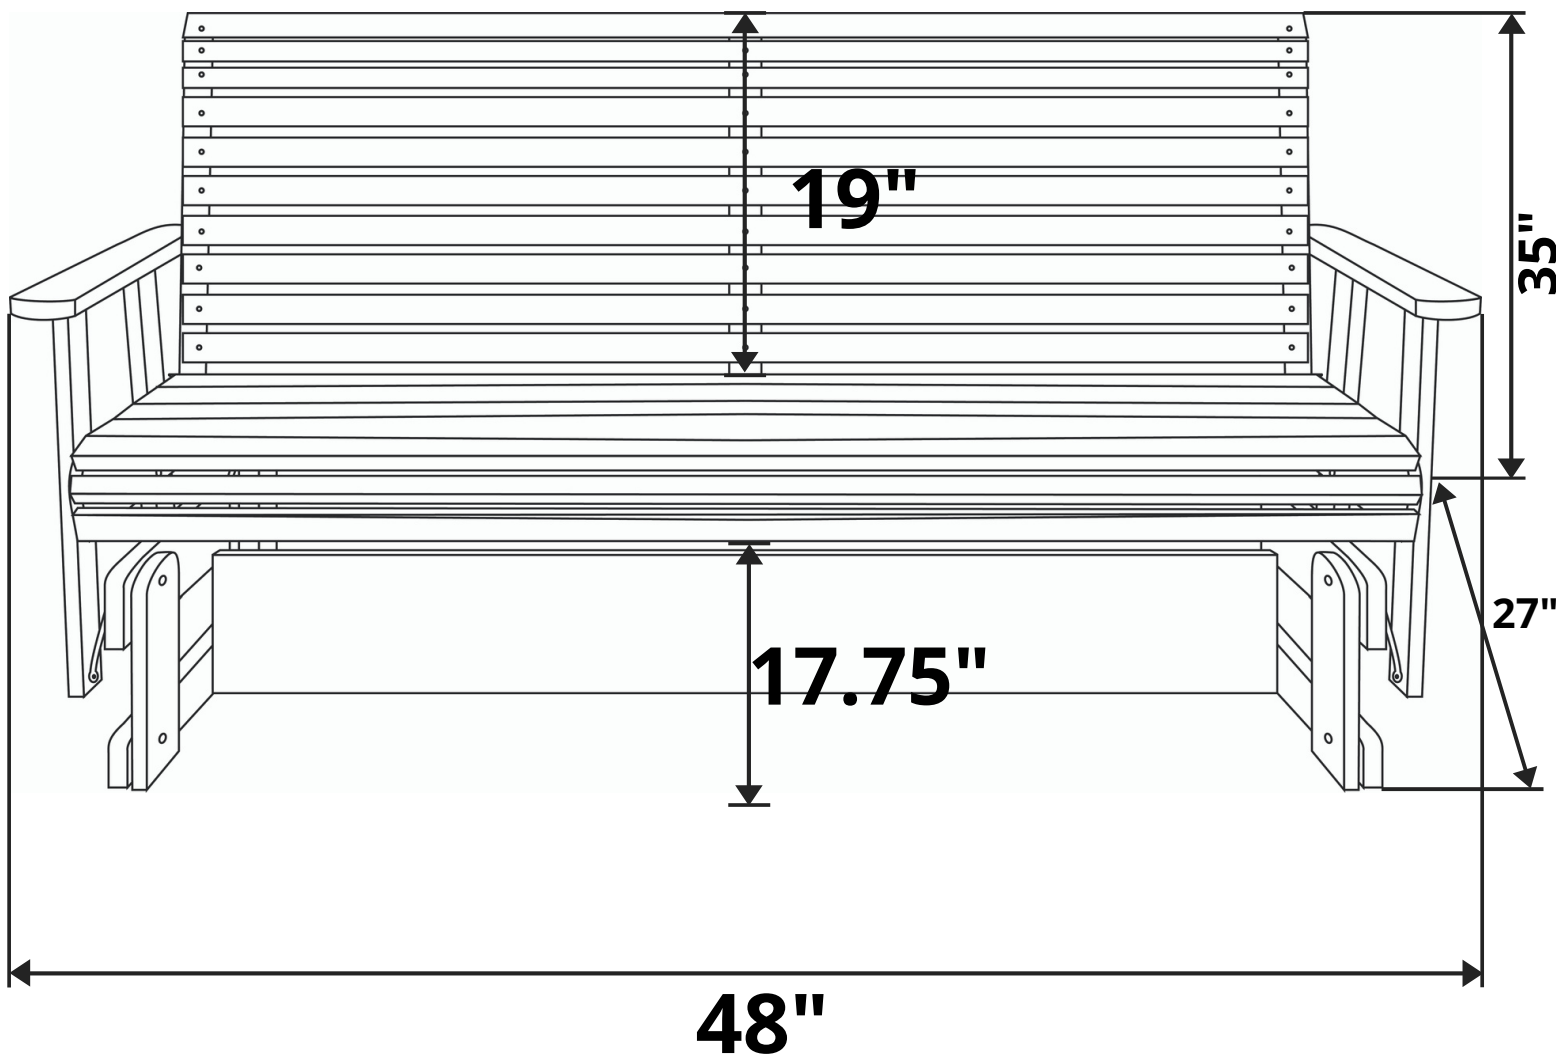

LA Swings Roll Back Porch Glider

Length Option: 4 Foot

Recommended Seat Cushion Size: 40x18 in.

Product Weight: 70 lbs

Weight Capacity: 500 lbs