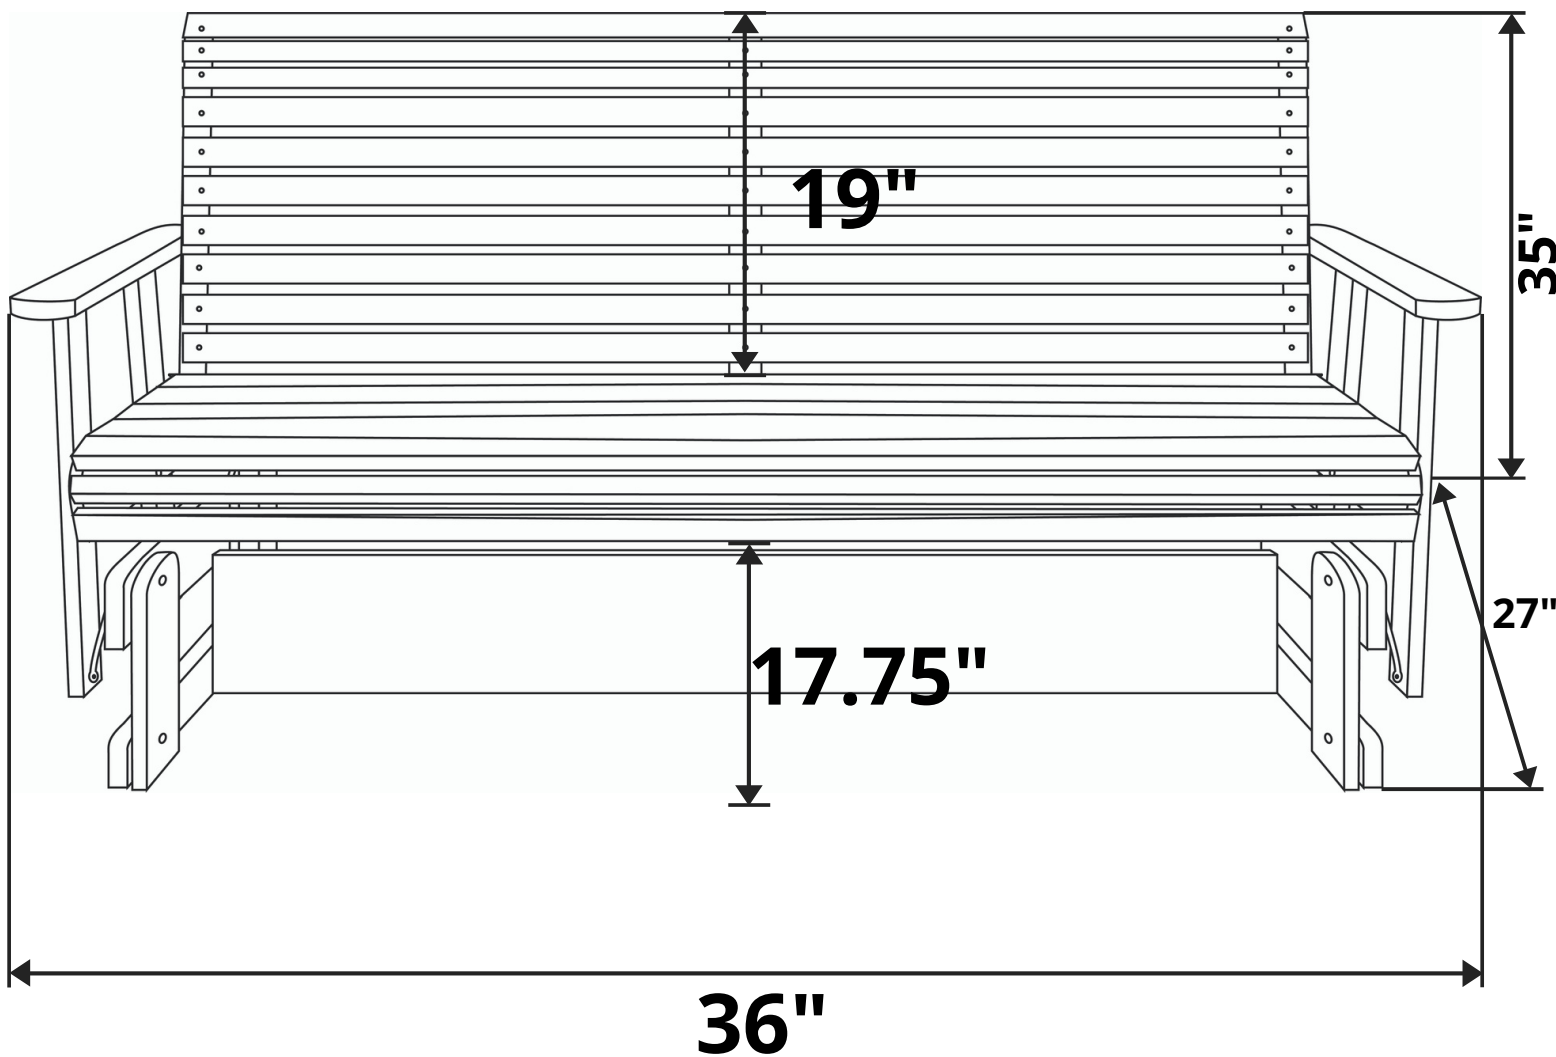

LA Swings Roll Back Porch Glider

Length Option: 3 Foot

Recommended Seat Cushion Size: 28x18 in.

Product Weight: 50 lbs

Weight Capacity: 500 lbs