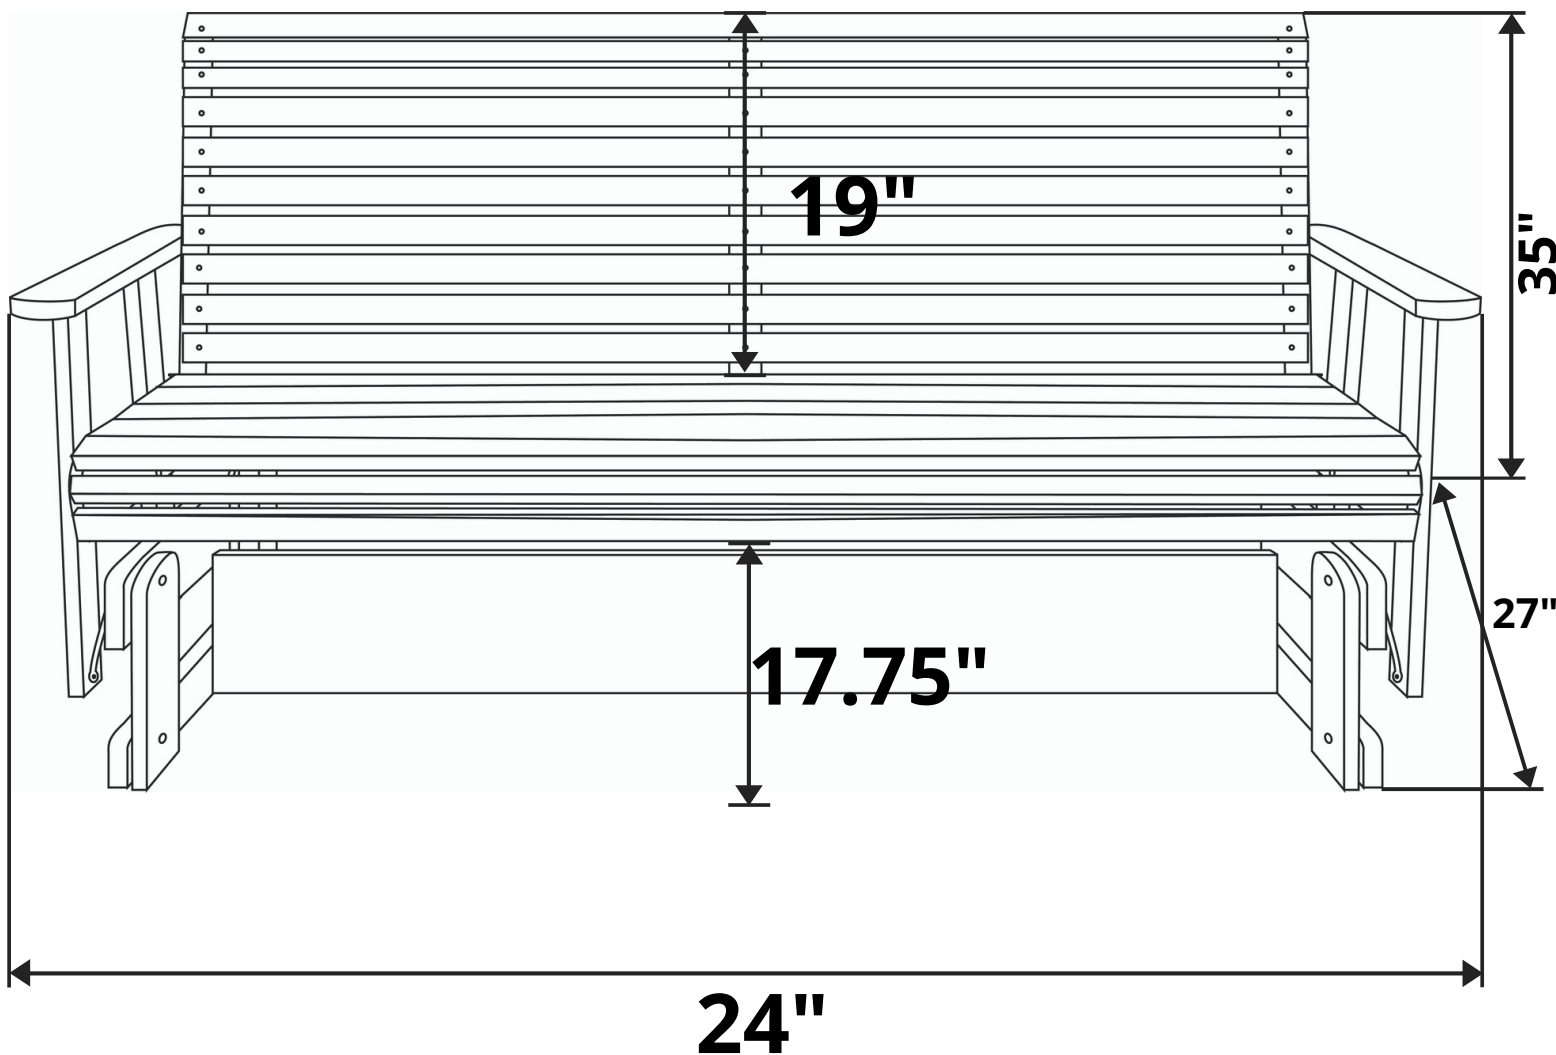

LA Swings Roll Back Porch Glider

Length Option: 2 Foot

Recommended Seat Cushion Size: 17x18 in.

Product Weight: 35 lbs

Weight Capacity: 500 lbs