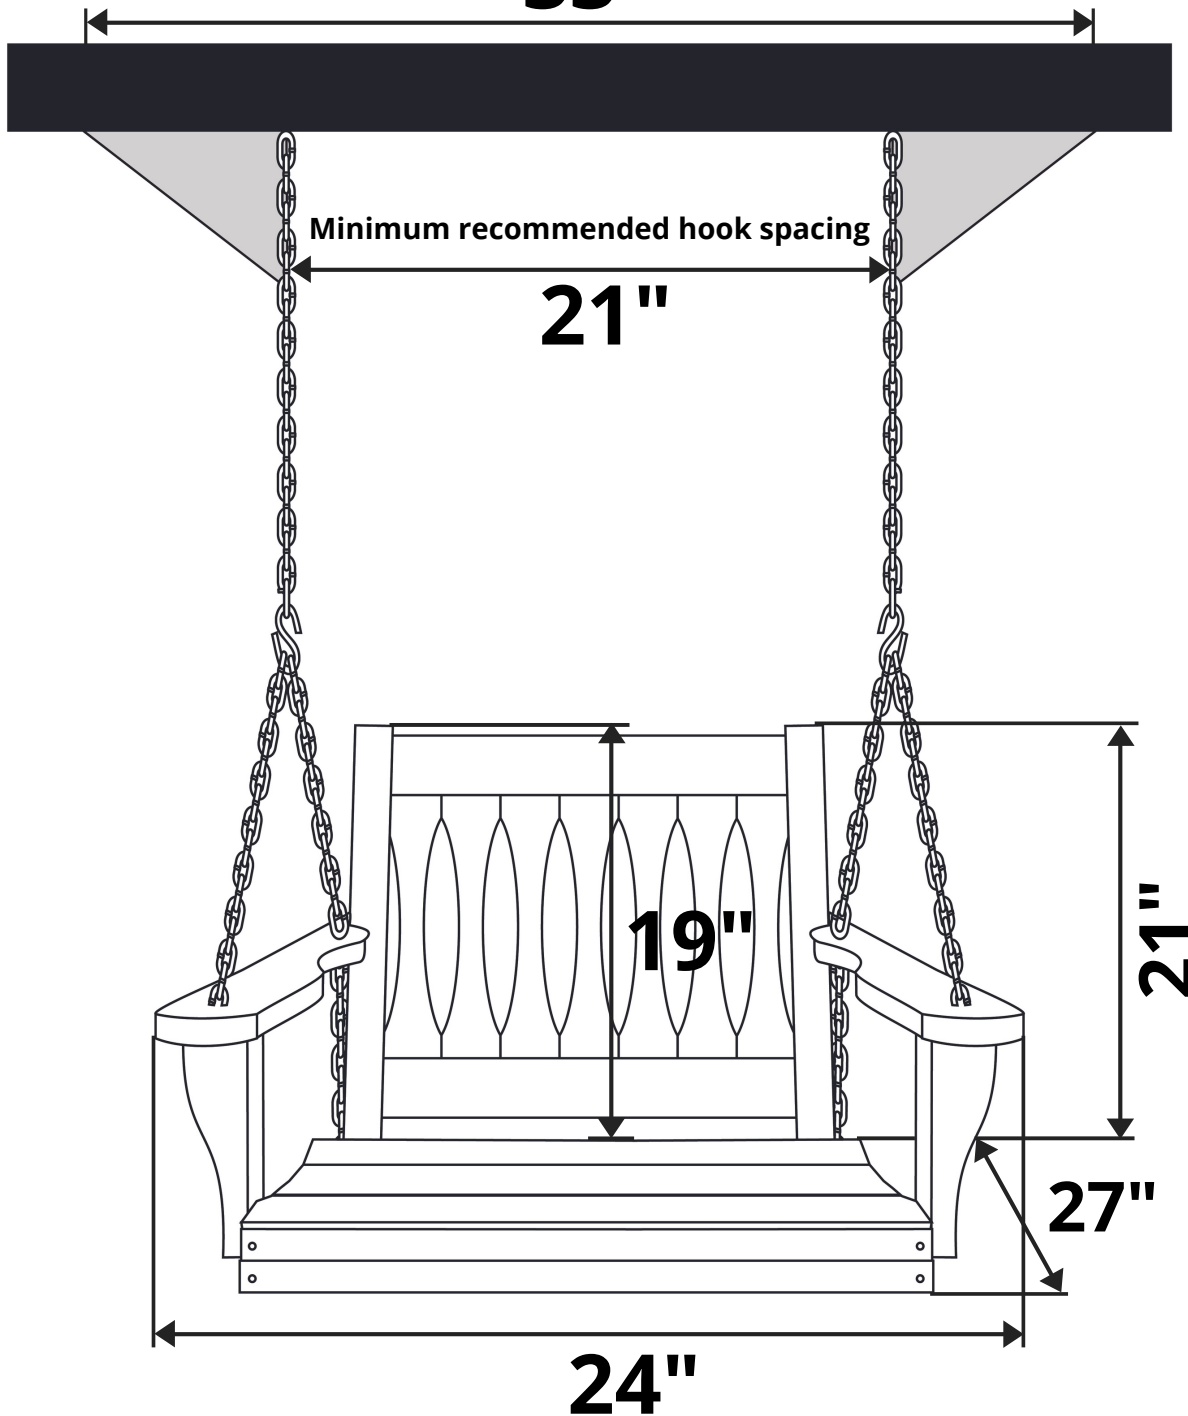

LA Swings Hourglass Swing Chair

Size: 2 Foot

Maximum recommended hook spacing

33"

Recommended Seat Cushion Size: 19x18 in.

Product Weight: 20 lbs

Weight Capacity: 250 lbs