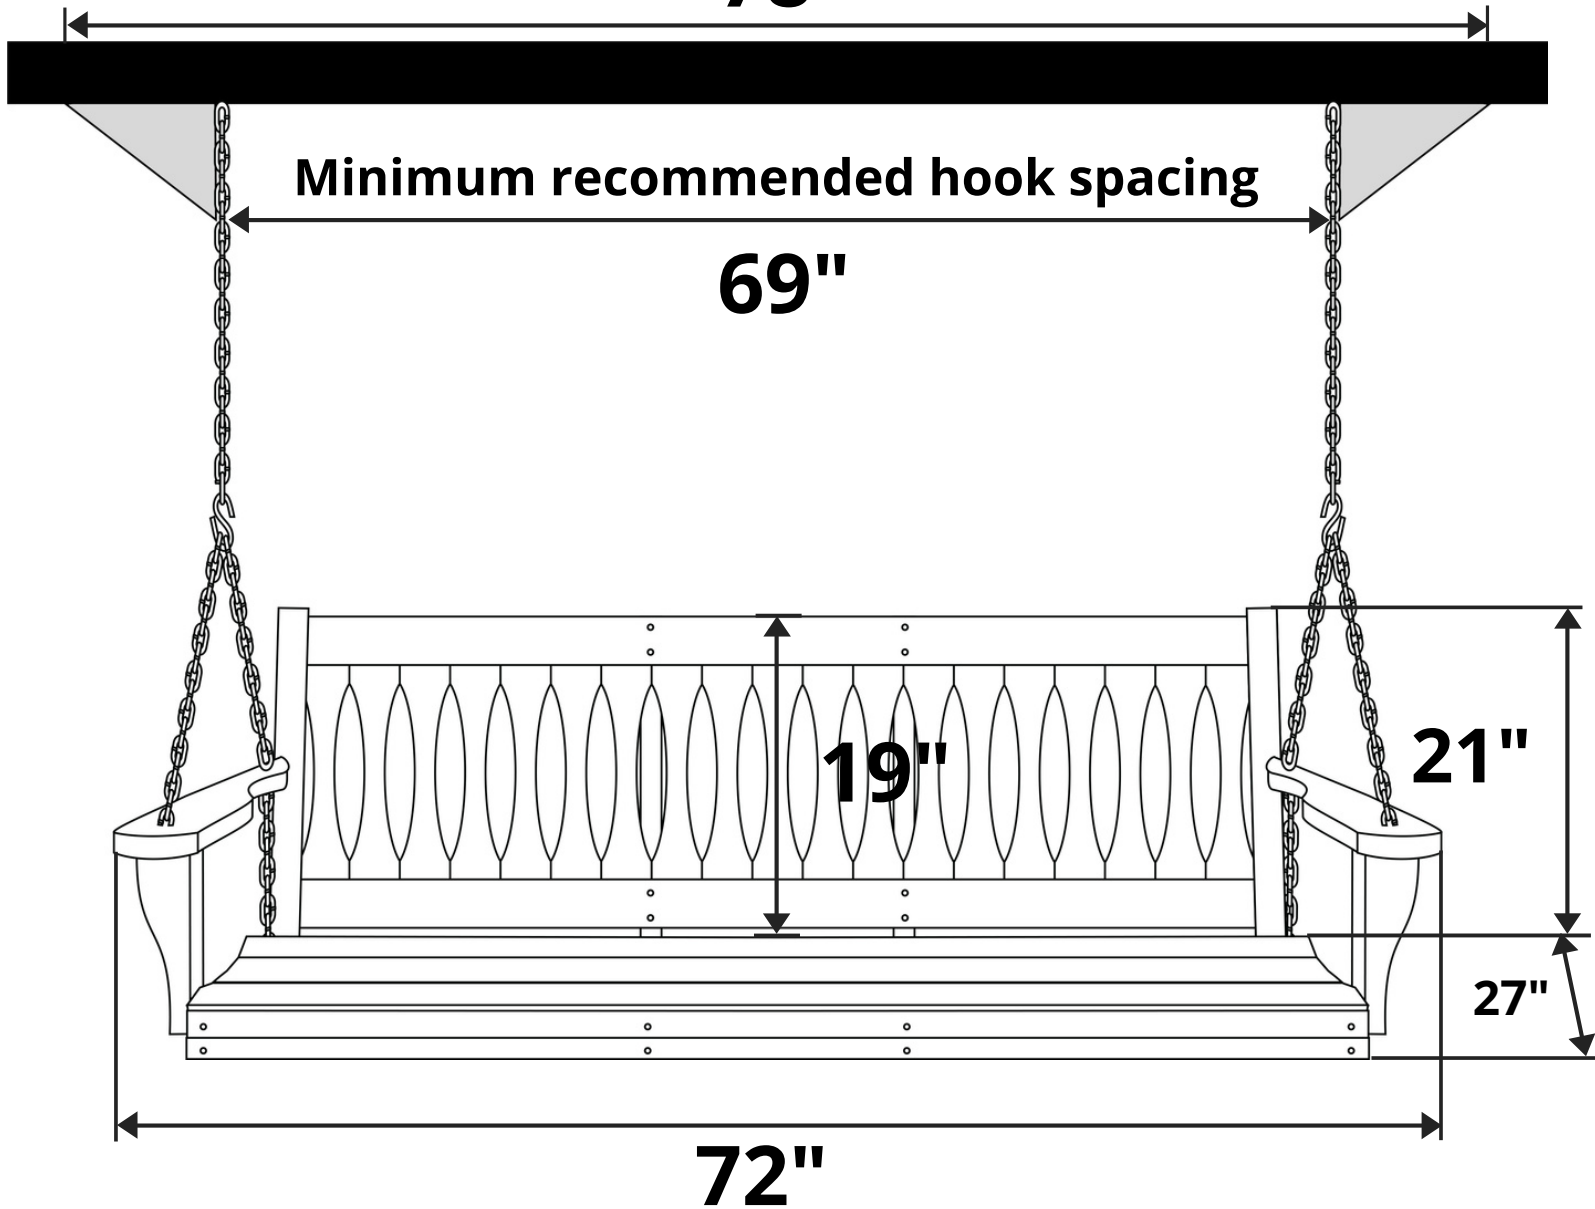

LA Swings Hourglass Porch Swing

Length Option: 6 Foot

Maximum recommended hook spacing

78"

Minimum recommended hook spacing

69"

Recommended Seat Cushion Size: 66 x 18 in.

Product Weight: 55 lbs

Weight Capacity: 500 lbs