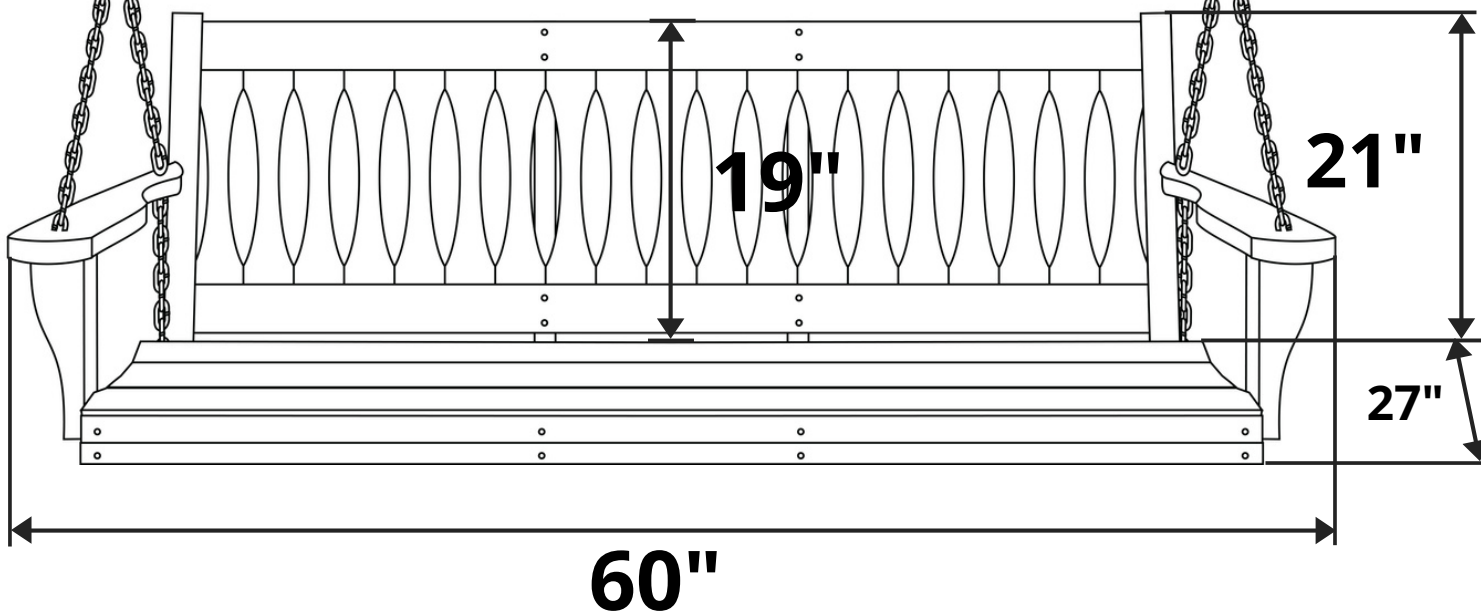

## Length Option: 5 Foot

Maximum recommended hook spacing

**66"**

Minimum recommended hook spacing

**57"**

**Recommended Seat Cushion Size: 54 x 18 in.**

**Product Weight: 45 lbs**

**Weight Capacity: 500 lbs**