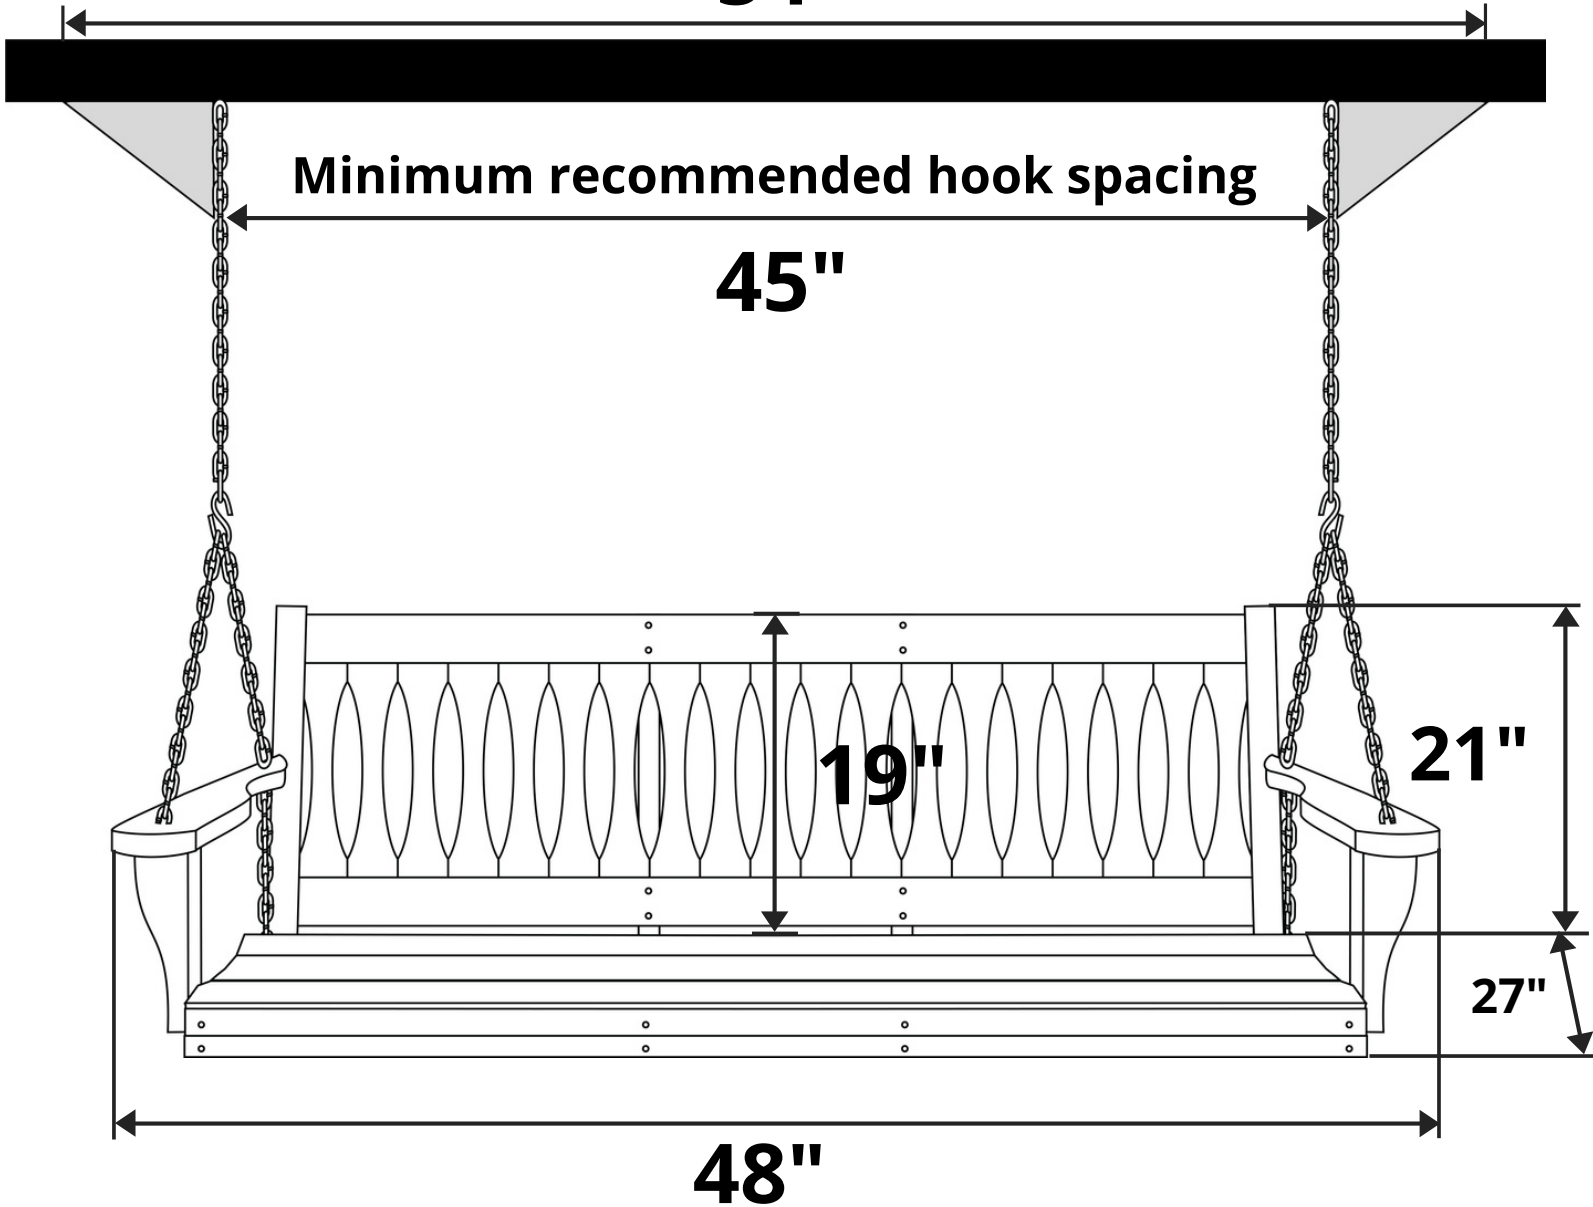

## Length Option: 4 Foot

Maximum recommended hook spacing

**54"**

Minimum recommended hook spacing

**45"**

**Recommended Seat Cushion Size: 42 x 18 in.**

**Product Weight: 35 lbs**

**Weight Capacity: 500 lbs**