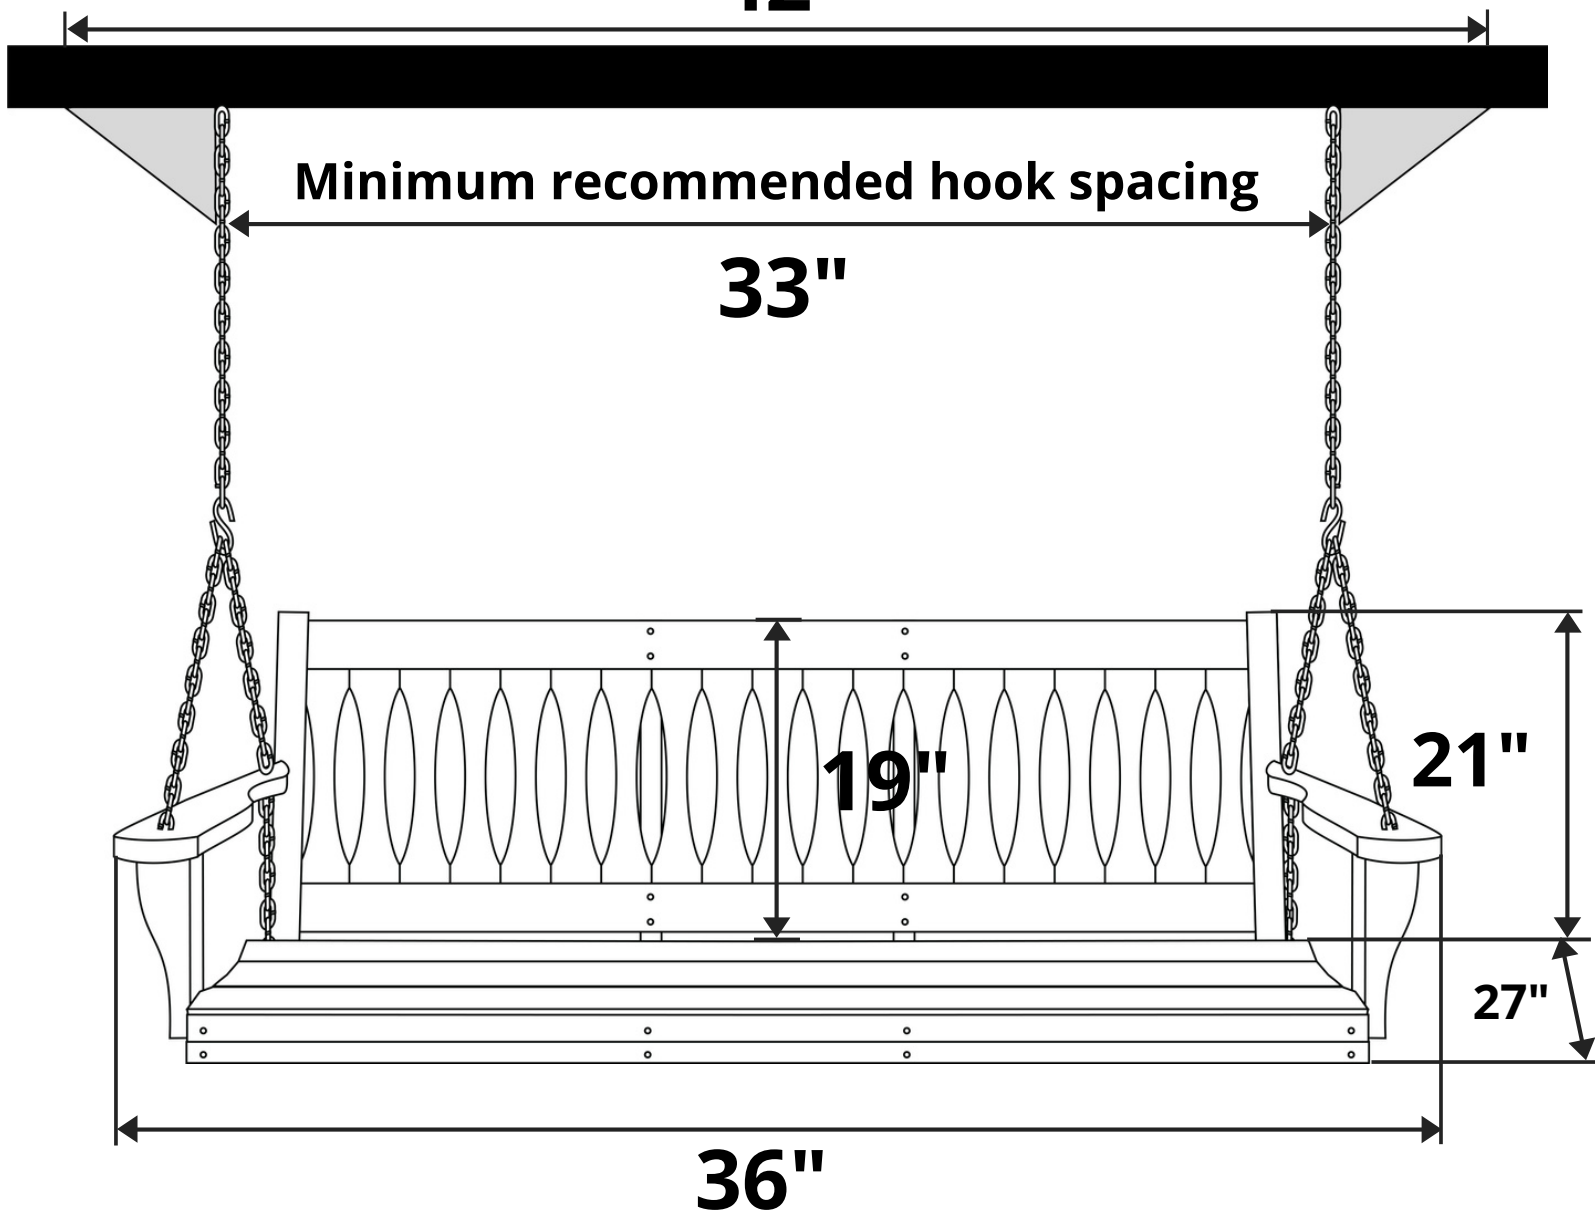

LA Swings Hourglass Porch Swing

Length Option: 3 Foot

Maximum recommended hook spacing

42"

Minimum recommended hook spacing

33"

Recommended Seat Cushion Size: 30 x 18 in.

Product Weight: 30 lbs

Weight Capacity: 500 lbs