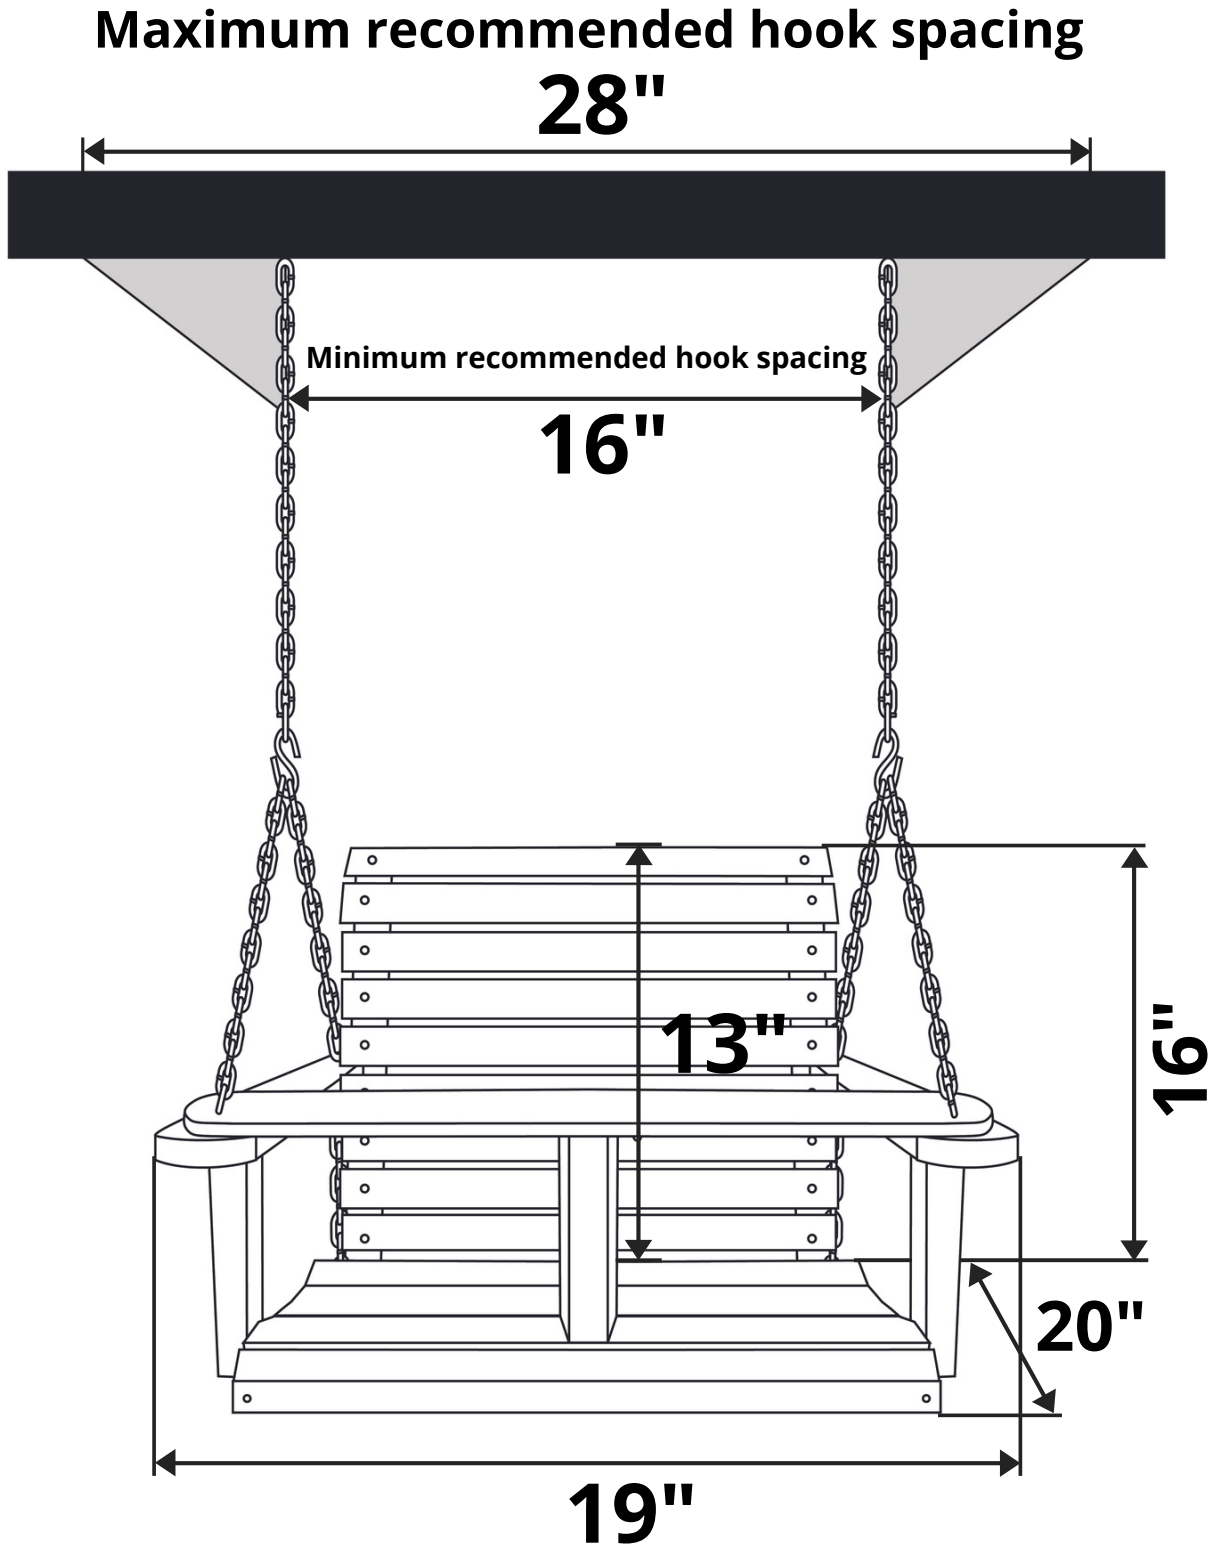

LA Swings Engravable Baby Swing

Size: 2 Foot

Recommended Seat Cushion Size: 12x12 in.
Product Weight: 10 lbs
Weight Capacity: 100 lbs