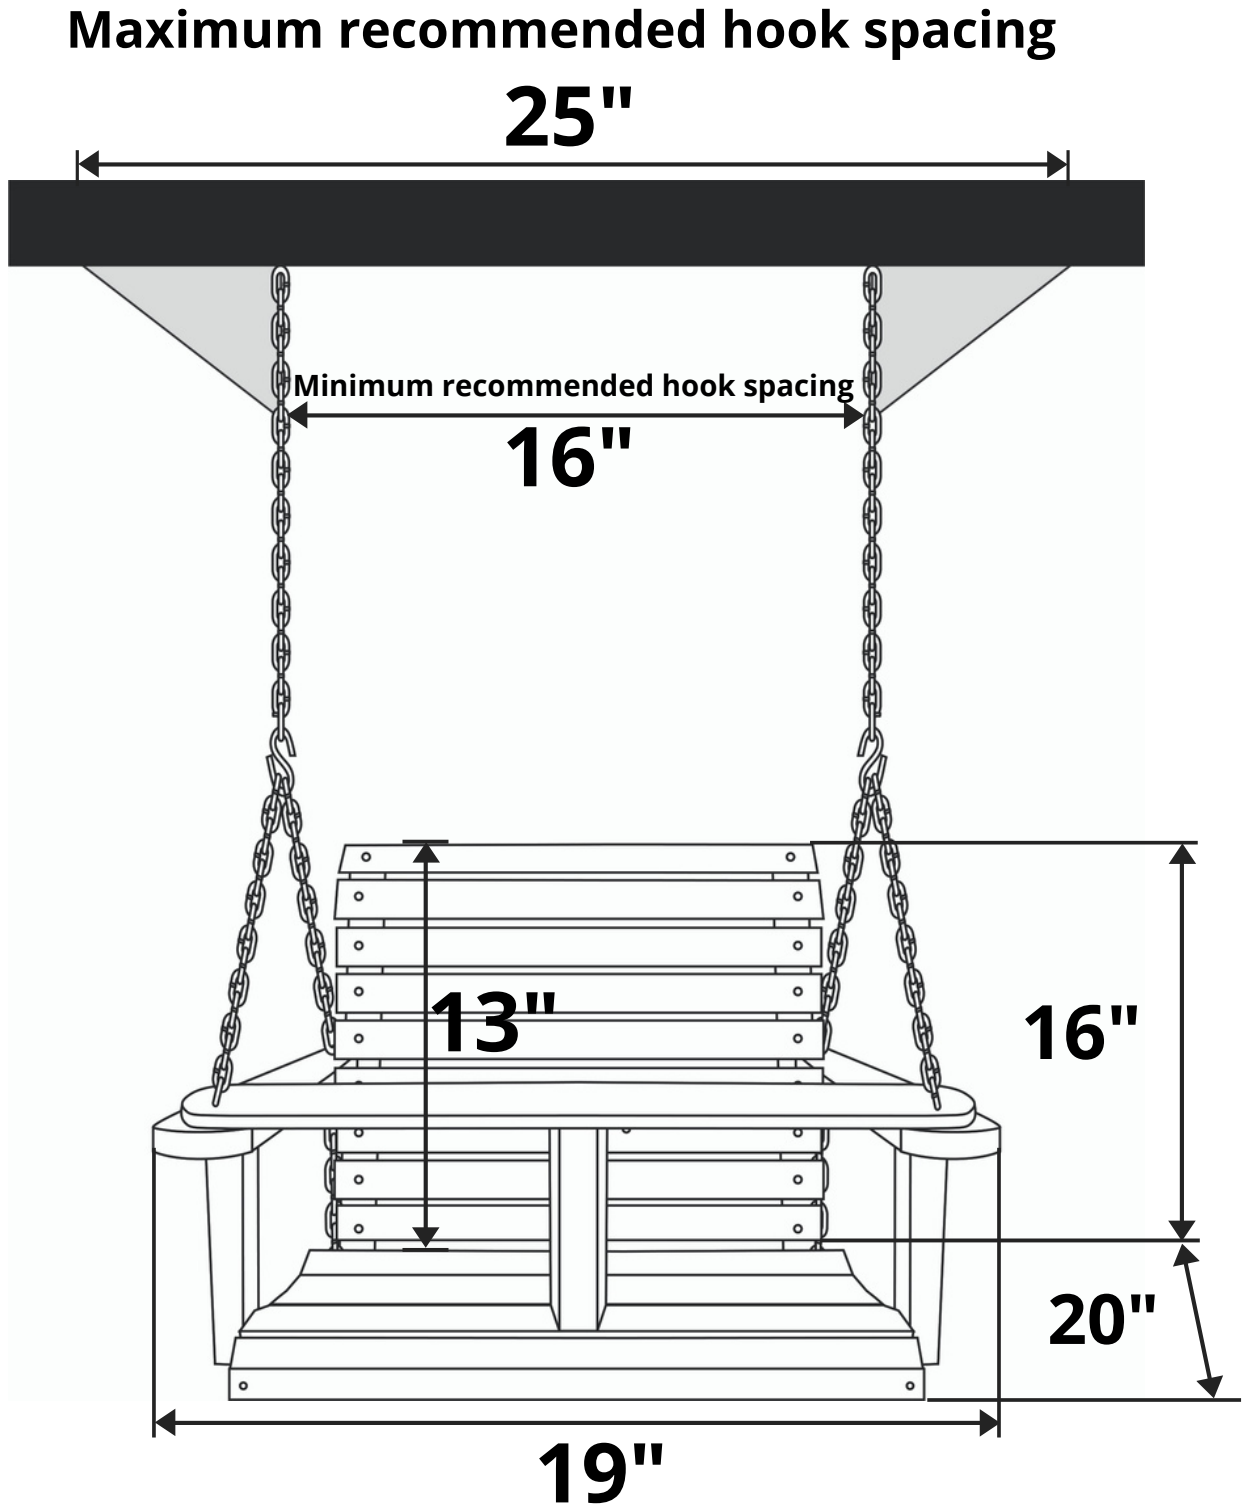

# LA Swings Baby Swing

**Recommended Seat Cushion Size: 12 x 12 in.**

**Product Weight: 10 lbs**

**Weight Capacity: 100 lbs**