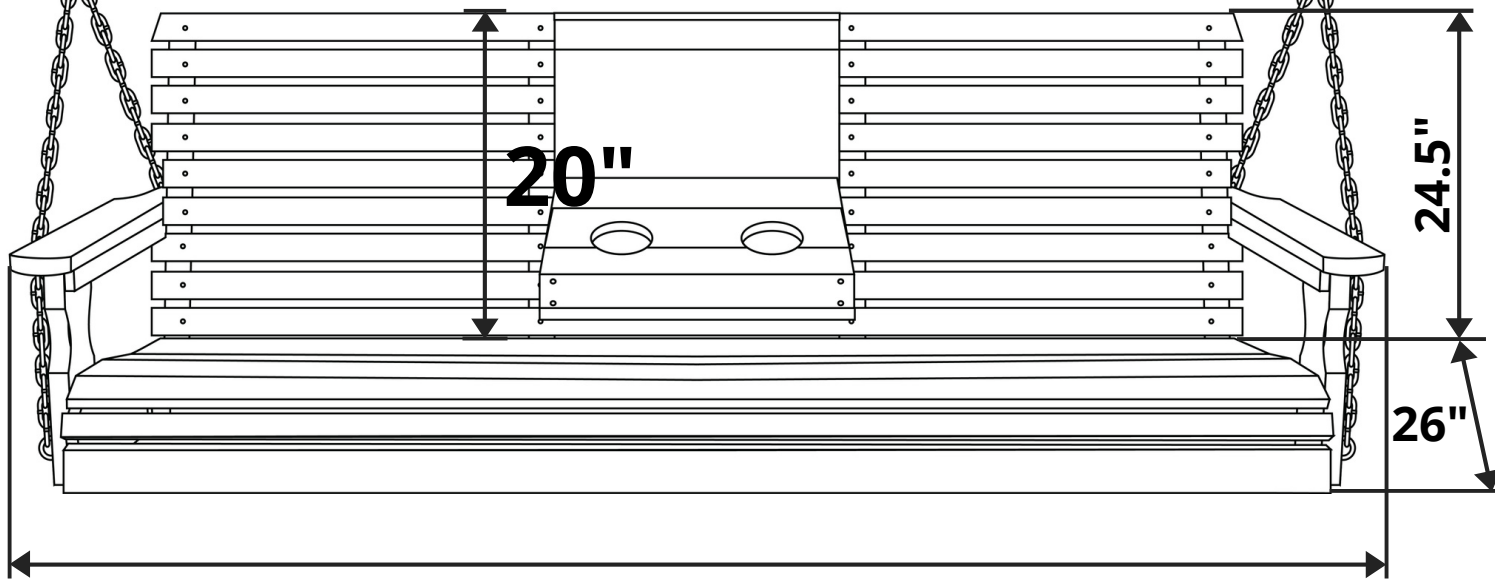

LuxCraft Rollback Console 5ft. Recycled Plastic Porch Swing

Length Option: 5 Foot

Maximum recommended hook spacing

76.5"

Minimum recommended hook spacing

64.5"

Recommended Seat Cushion Size: 60x18 in.

Product Weight: 85 lbs

Weight Capacity: 500 lbs