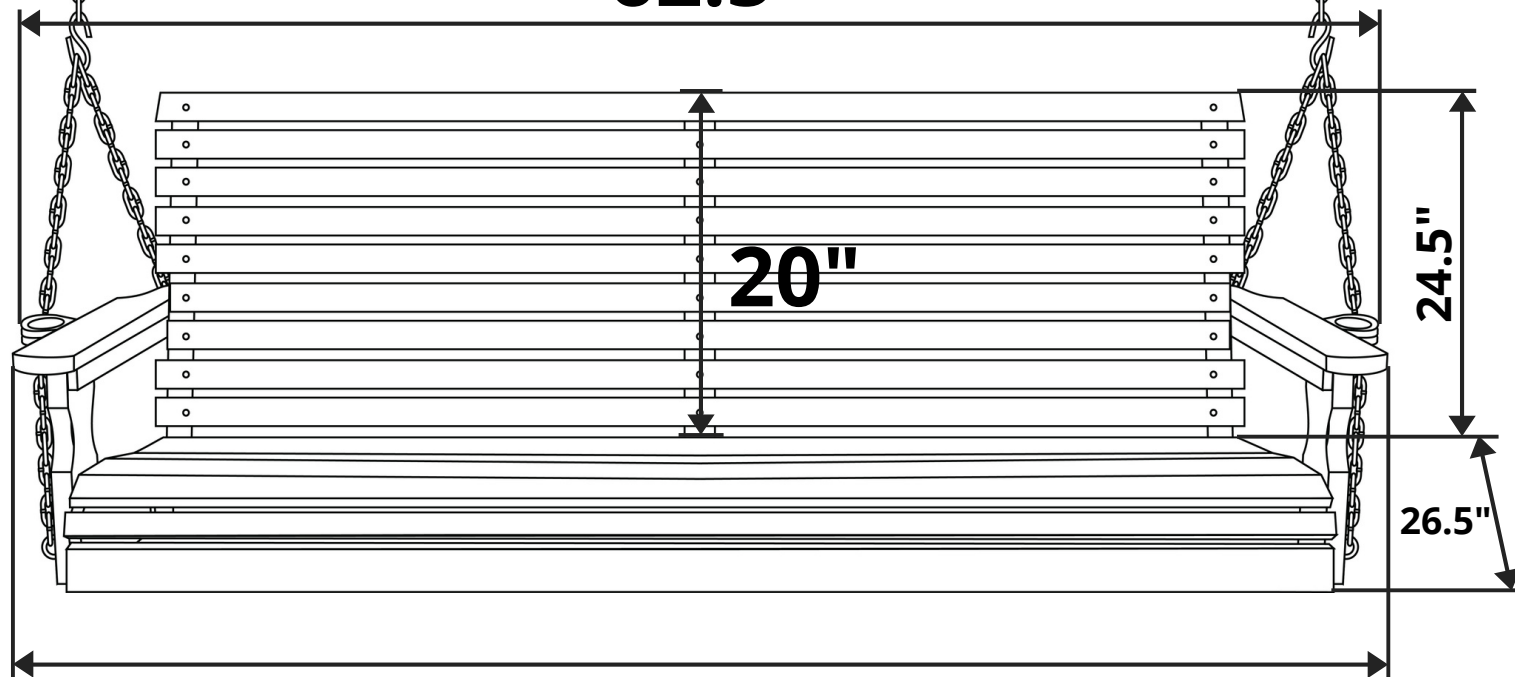

# LuxCraft Rollback 4ft. Recycled Plastic Porch Swing

Length Option: 4 Foot

Maximum recommended hook spacing

**64.5"**

Minimum recommended hook spacing

**52.5"**

**62.5"**

**Recommended Seat Cushion Size: 48x18 in.**

**Product Weight: 63 lbs**

**Weight Capacity: 500 lbs**