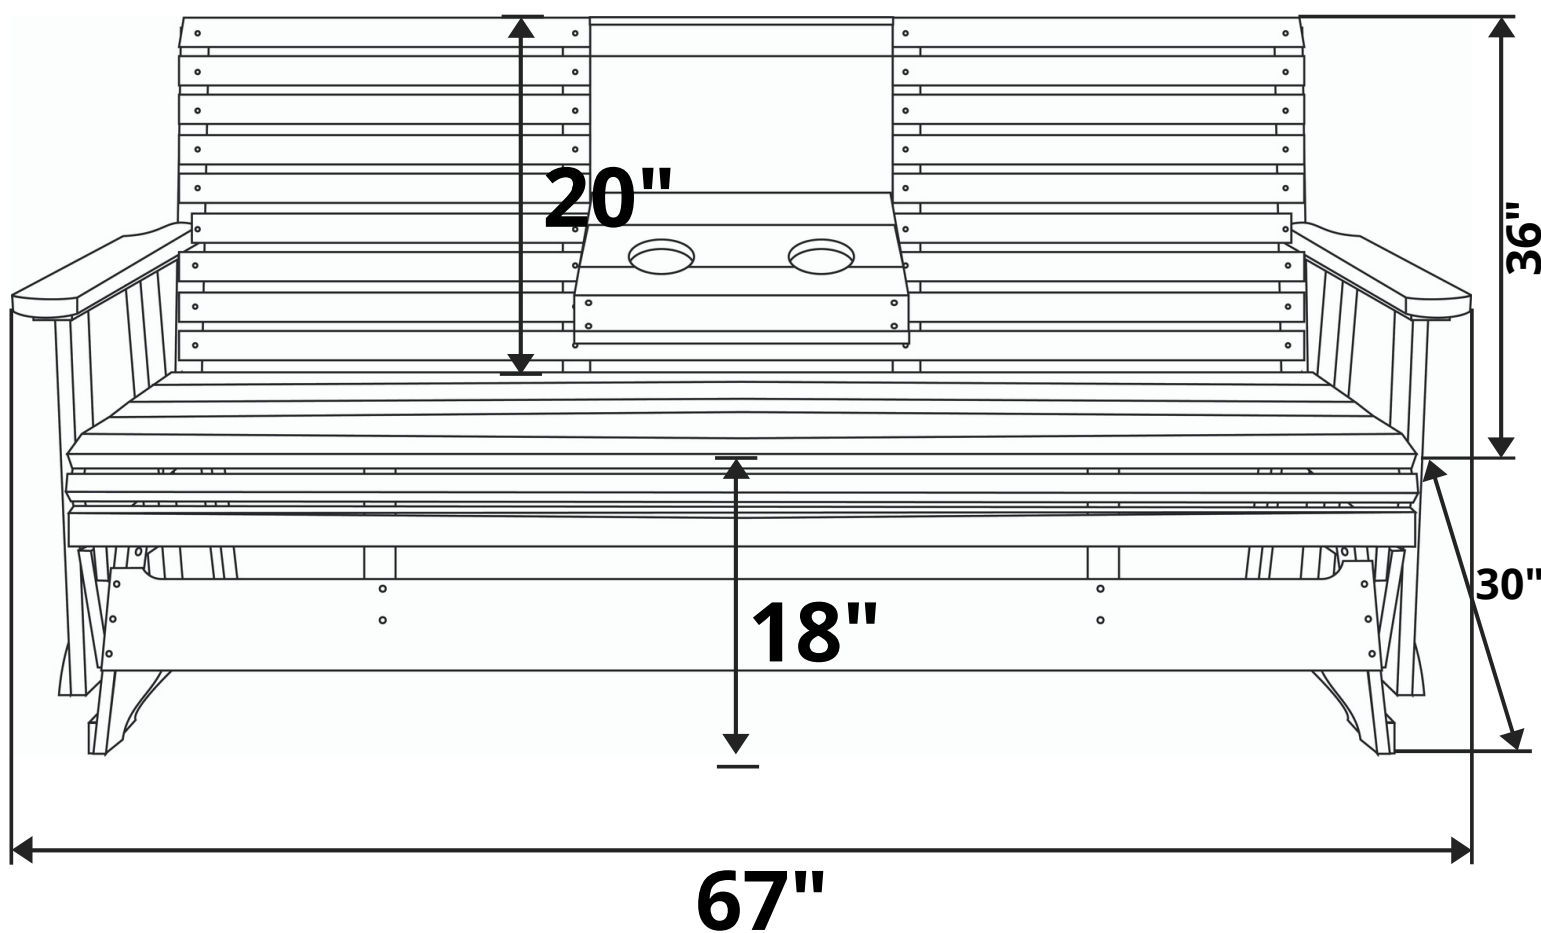

LuxCraft Rollback Console 5ft. Recycled Plastic Patio Glider

Length Option: 5 Foot

Recommended Seat Cushion Size: 60x18 in.

Product Weight: 125 lbs

Weight Capacity: 500 lbs