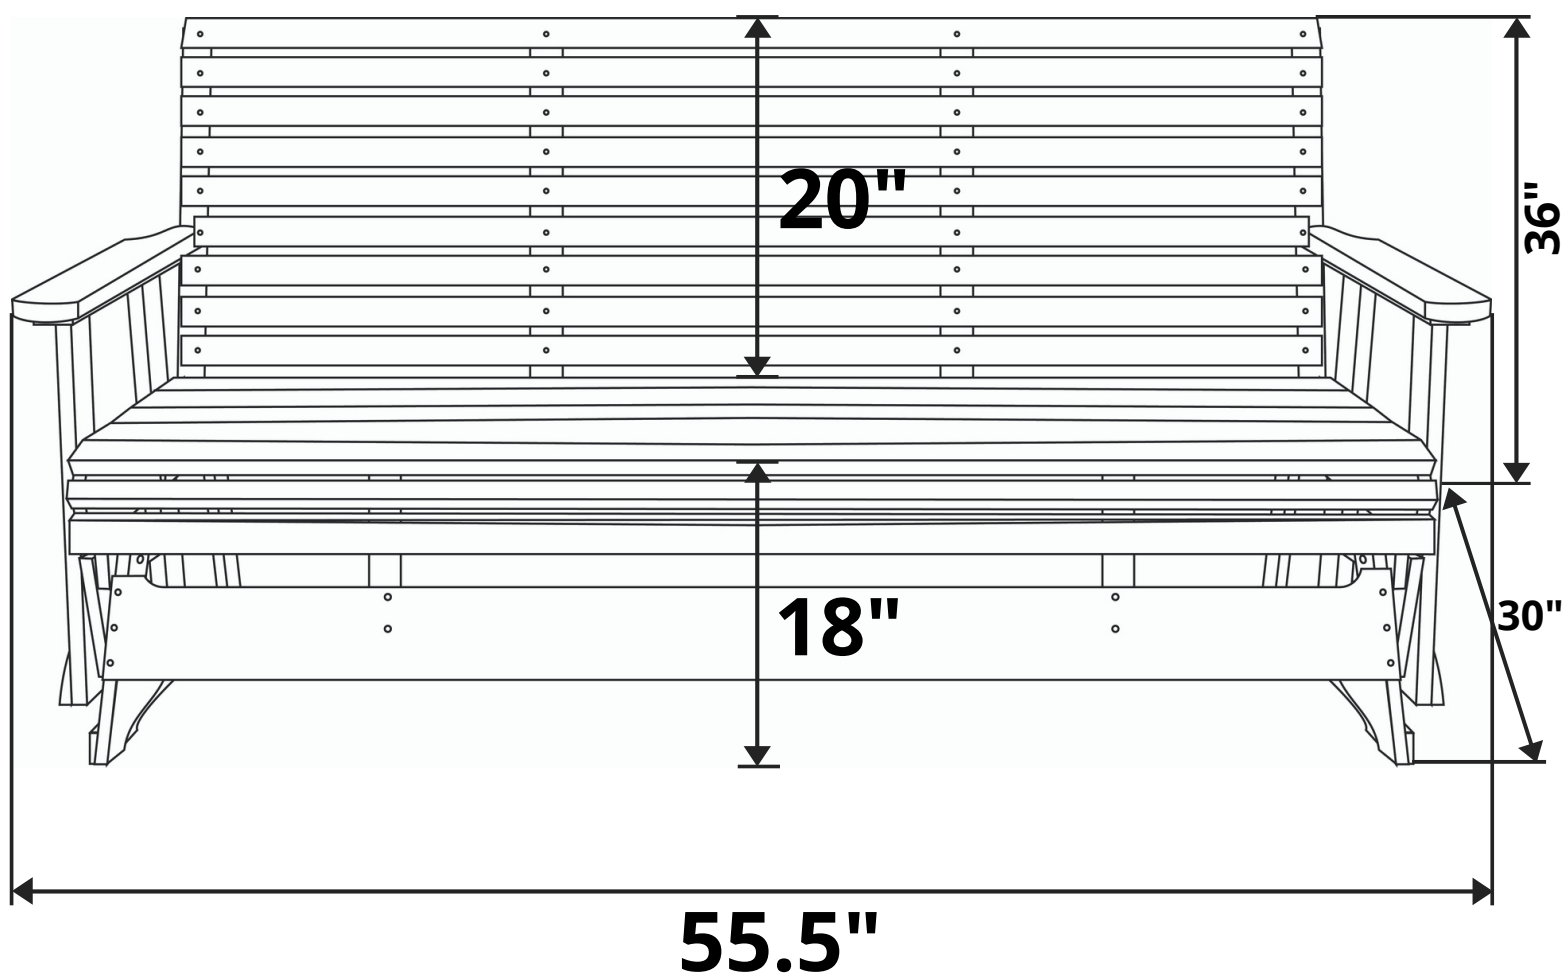

# LuxCraft Rollback 4ft. Recycled Plastic Patio Glider

Length Option: 4 Foot

**Recommended Seat Cushion Size: 48x18 in.**

**Product Weight: 101 lbs**

**Weight Capacity: 500 lbs**