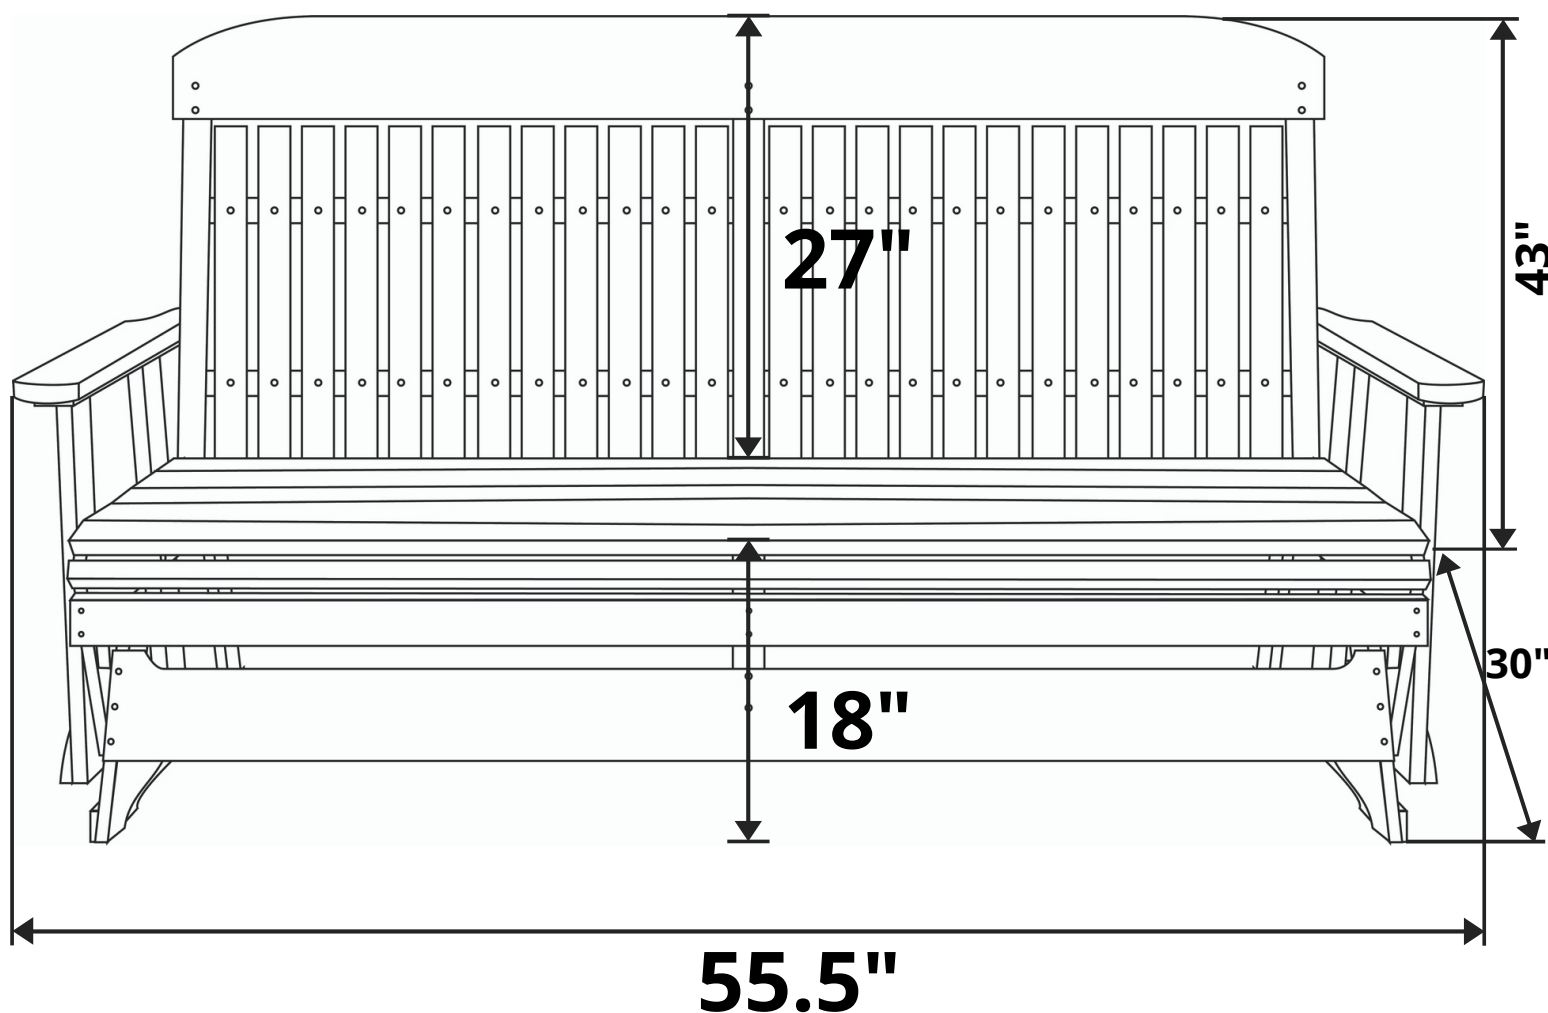

LuxCraft Classic Highback 4ft. Recycled Plastic Patio Glider

Length Option: 4 Foot

Recommended Seat Cushion Size: 48x18 in.

Product Weight: 99 lbs

Weight Capacity: 500 lbs