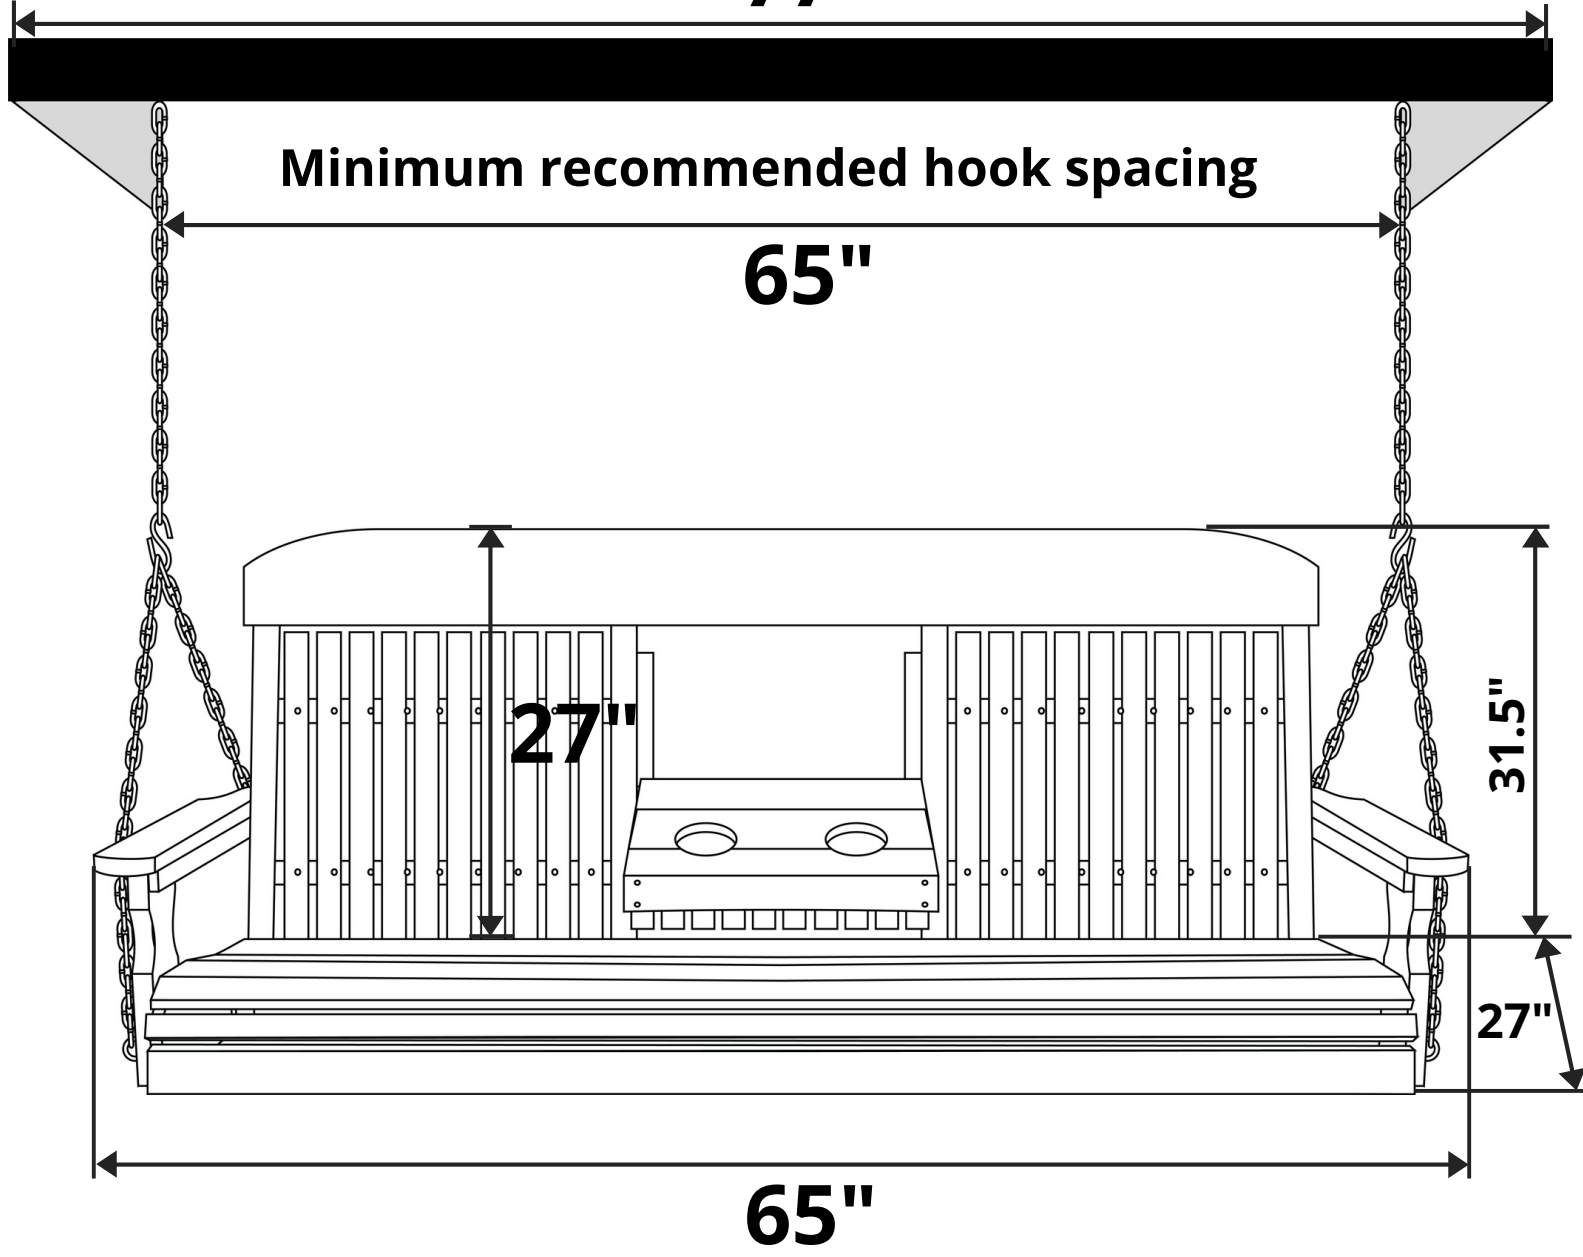

LuxCraft Classic Highback Console 5ft. Recycled Plastic Porch Swing

Length Option: 5 Foot

Maximum recommended hook spacing

77"

Minimum recommended hook spacing

65"

Recommended Seat Cushion Size: 60x18 in.

Product Weight: 83 lbs

Weight Capacity: 500 lbs