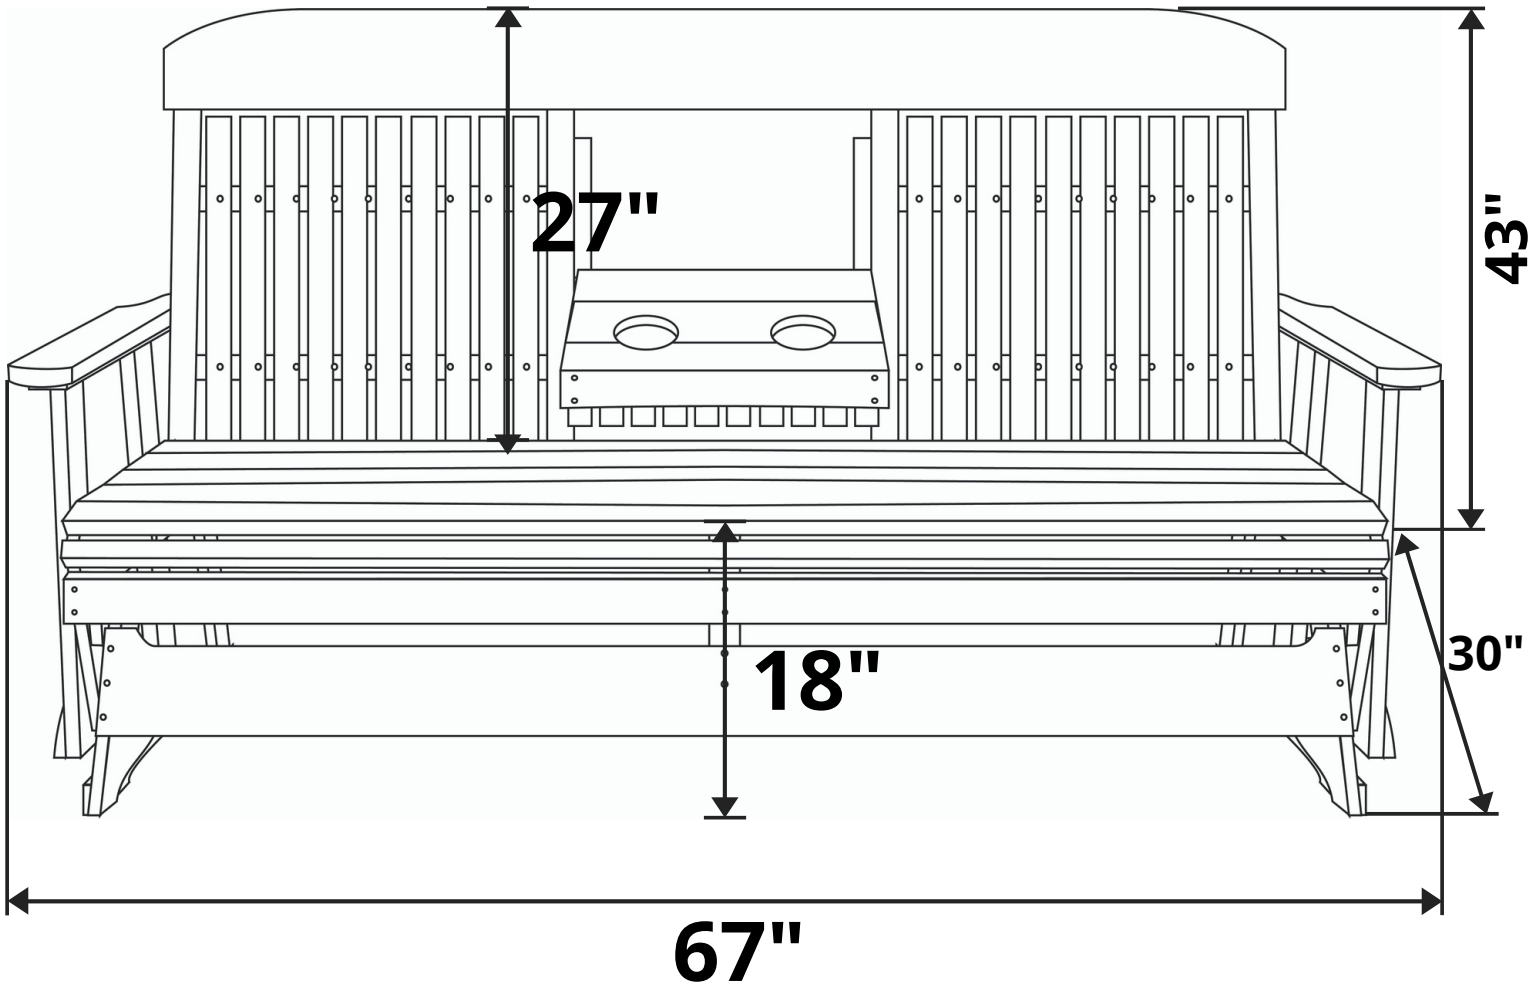

# LuxCraft Classic Highback Console 5ft. Recycled Plastic Patio Glider

Length Option: 5 Foot

**Recommended Seat Cushion Size: 60x18 in.**

**Product Weight: 124 lbs**

**Weight Capacity: 500 lbs**