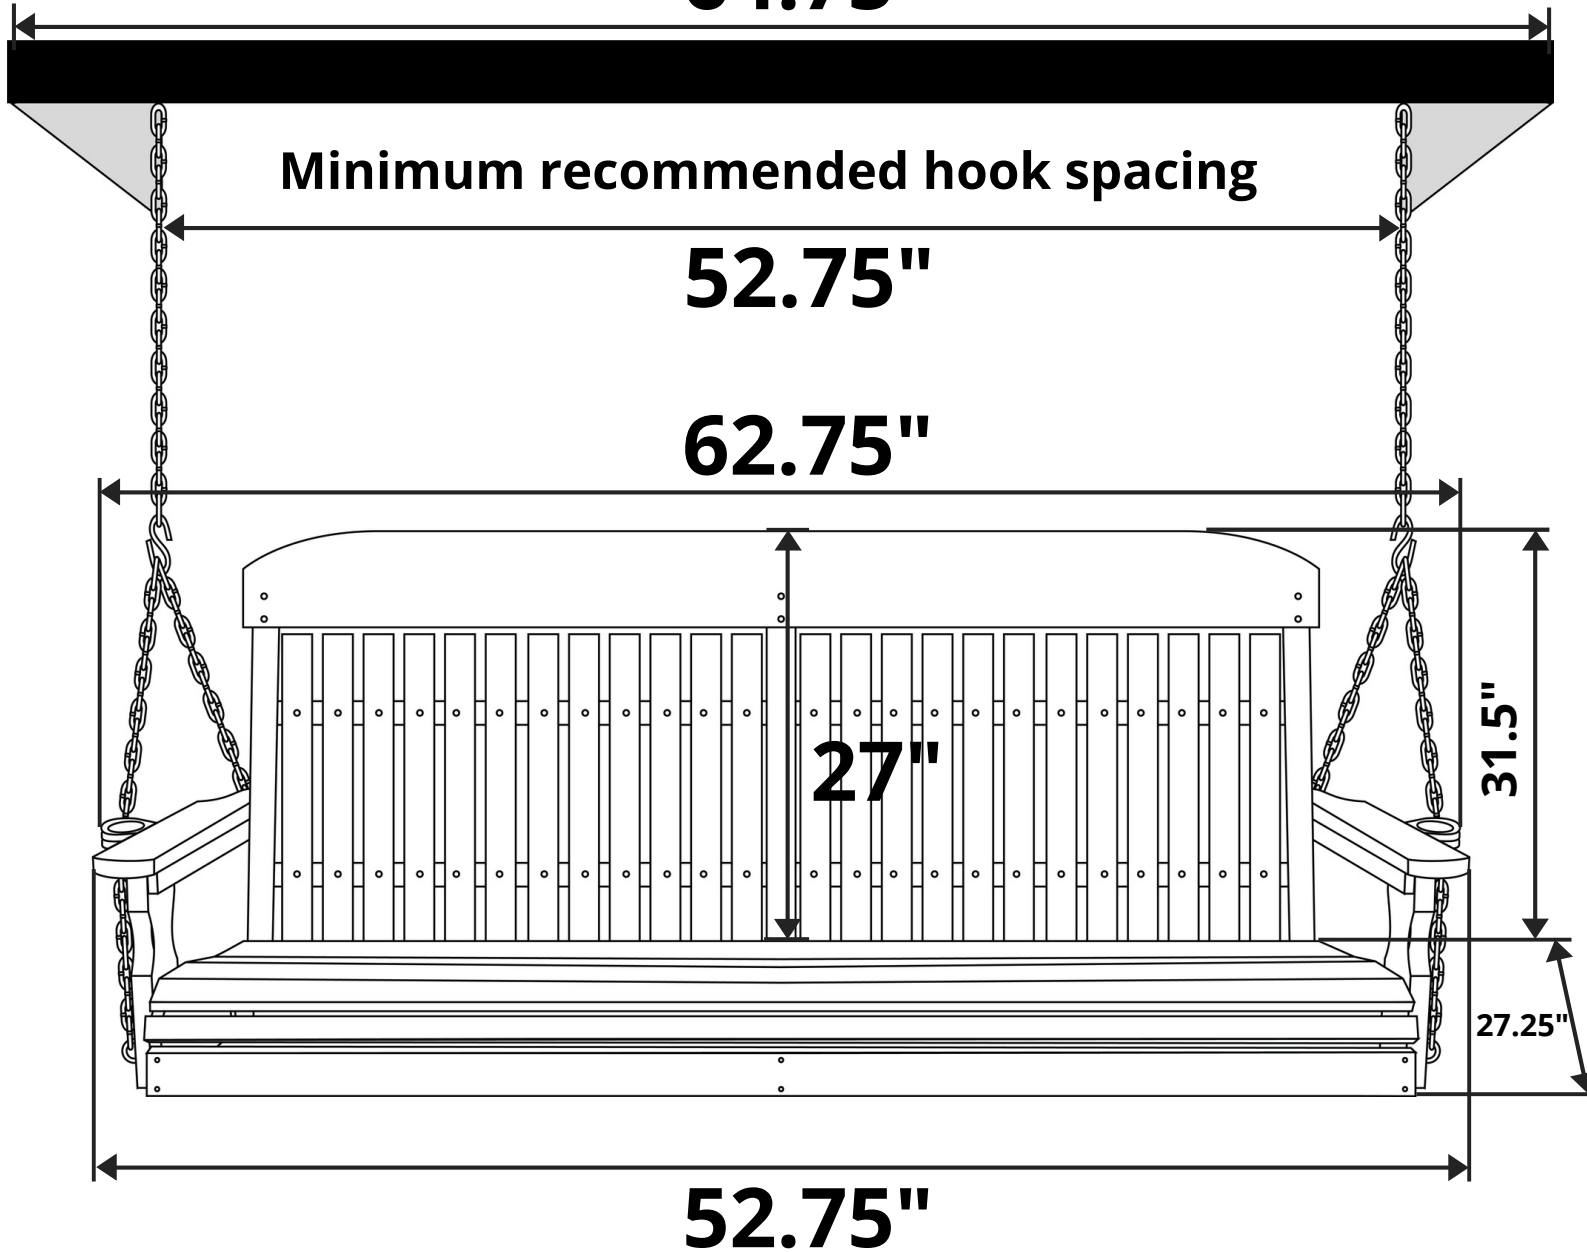

LuxCraft Classic Highback 4ft. Recycled Plastic Porch Swing

Length Option: 4 Foot

Maximum recommended hook spacing

64.75"

Minimum recommended hook spacing

52.75"

62.75"

Recommended Seat Cushion Size: 48x18 in.

Product Weight: 64 lbs

Weight Capacity: 500 lbs