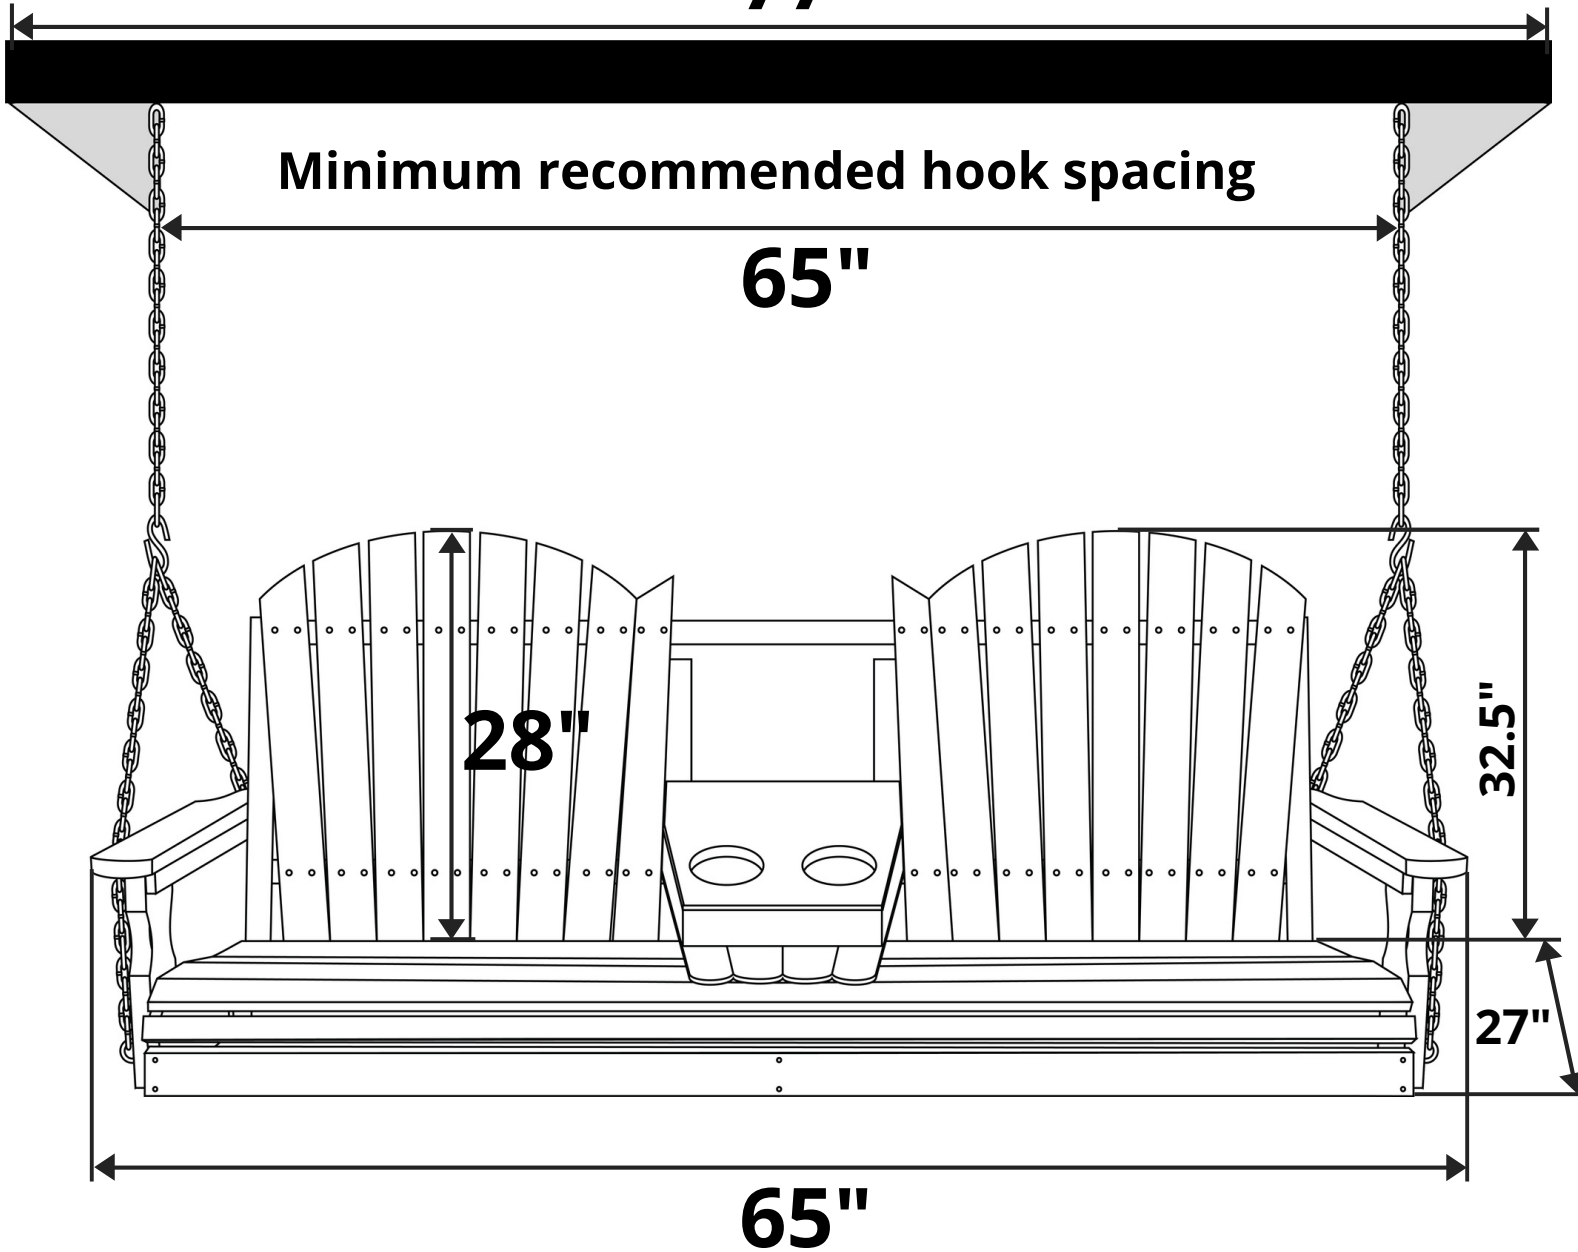

LuxCraft Adirondack Console 5ft. Recycled Plastic Porch Swing

Length Option: 5 Foot

Maximum recommended hook spacing

77"

Minimum recommended hook spacing

65"

Recommended Seat Cushion Size: 60x18 in.

Product Weight: 96 lbs

Weight Capacity: 500 lbs