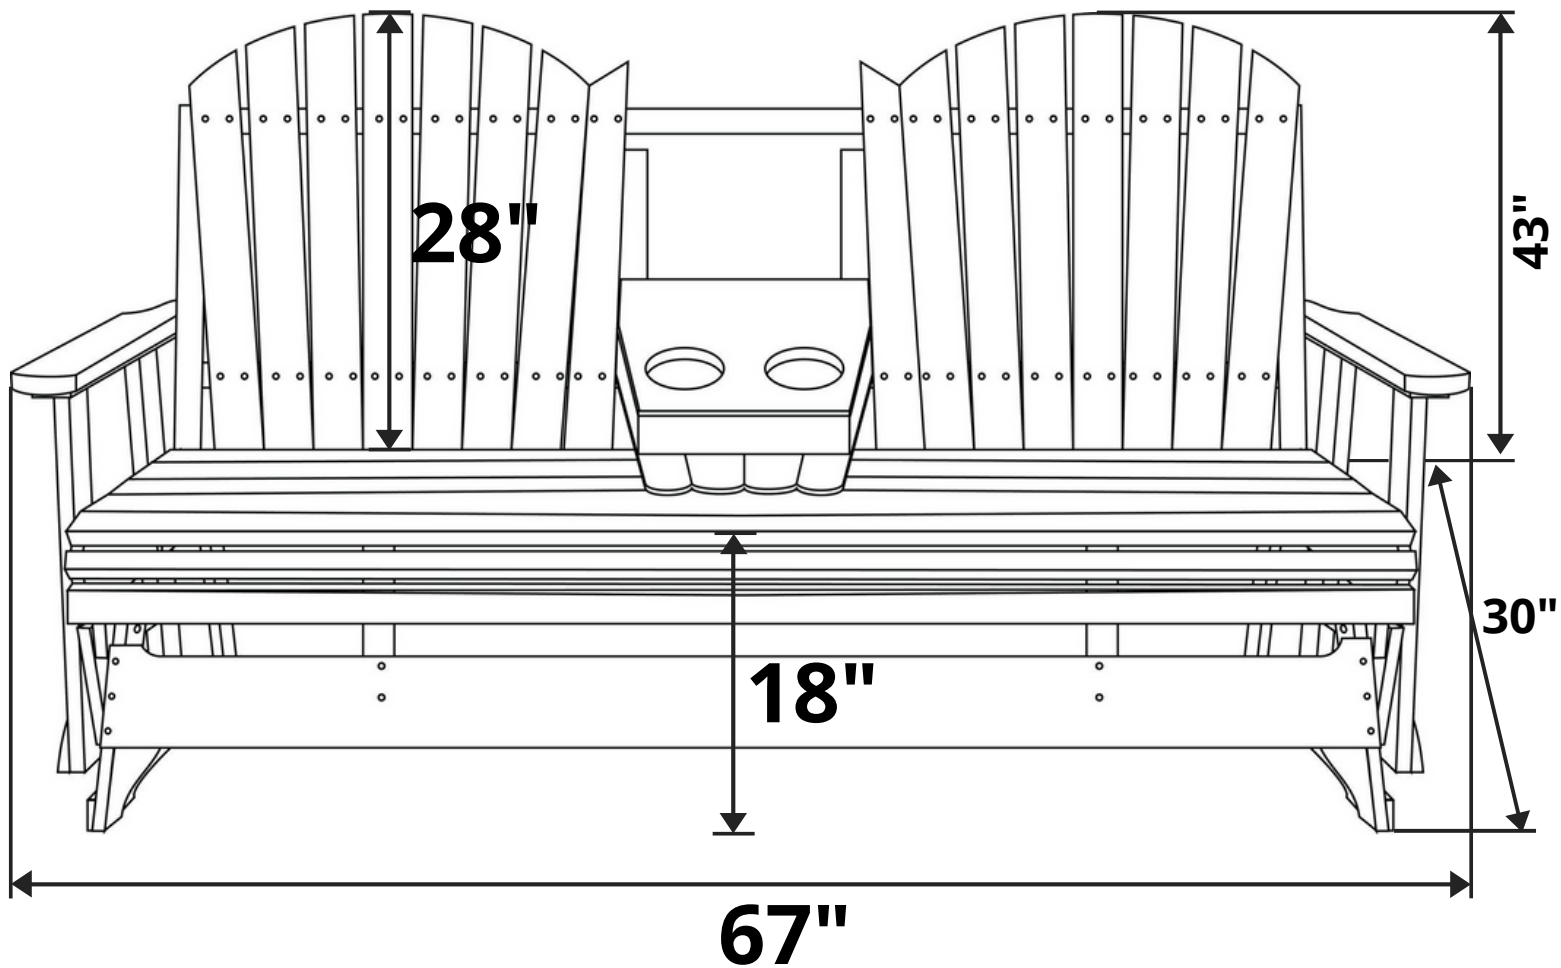

LuxCraft Adirondack Console 5ft. Recycled Plastic Patio Glider

Length Option: 5 Foot

Recommended Seat Cushion Size: 60x18 in.

Product Weight: 140 lbs

Weight Capacity: 500 lbs