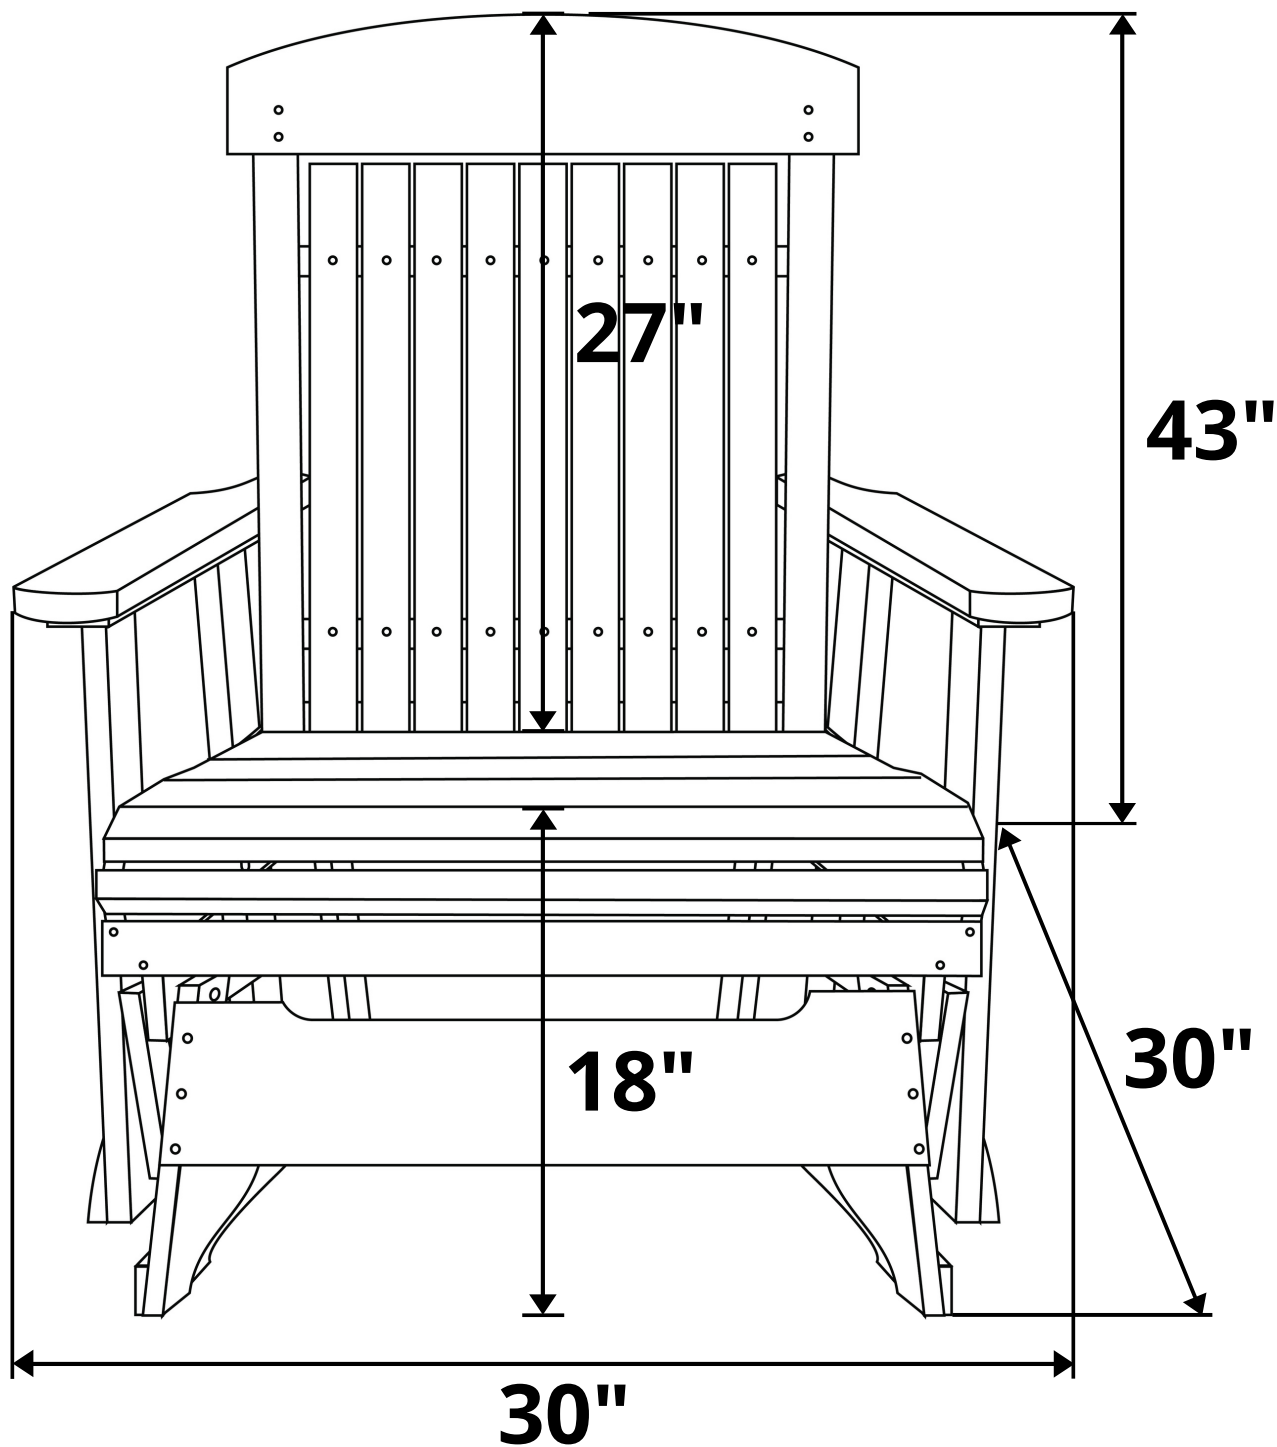

# LuxCraft Classic Highback Recycled Plastic Glider Chair

Length Option: 2 Foot

**Recommended Seat Cushion Size: 23x18 in.**

**Product Weight: 66 lbs**

**Weight Capacity: 250 lbs**