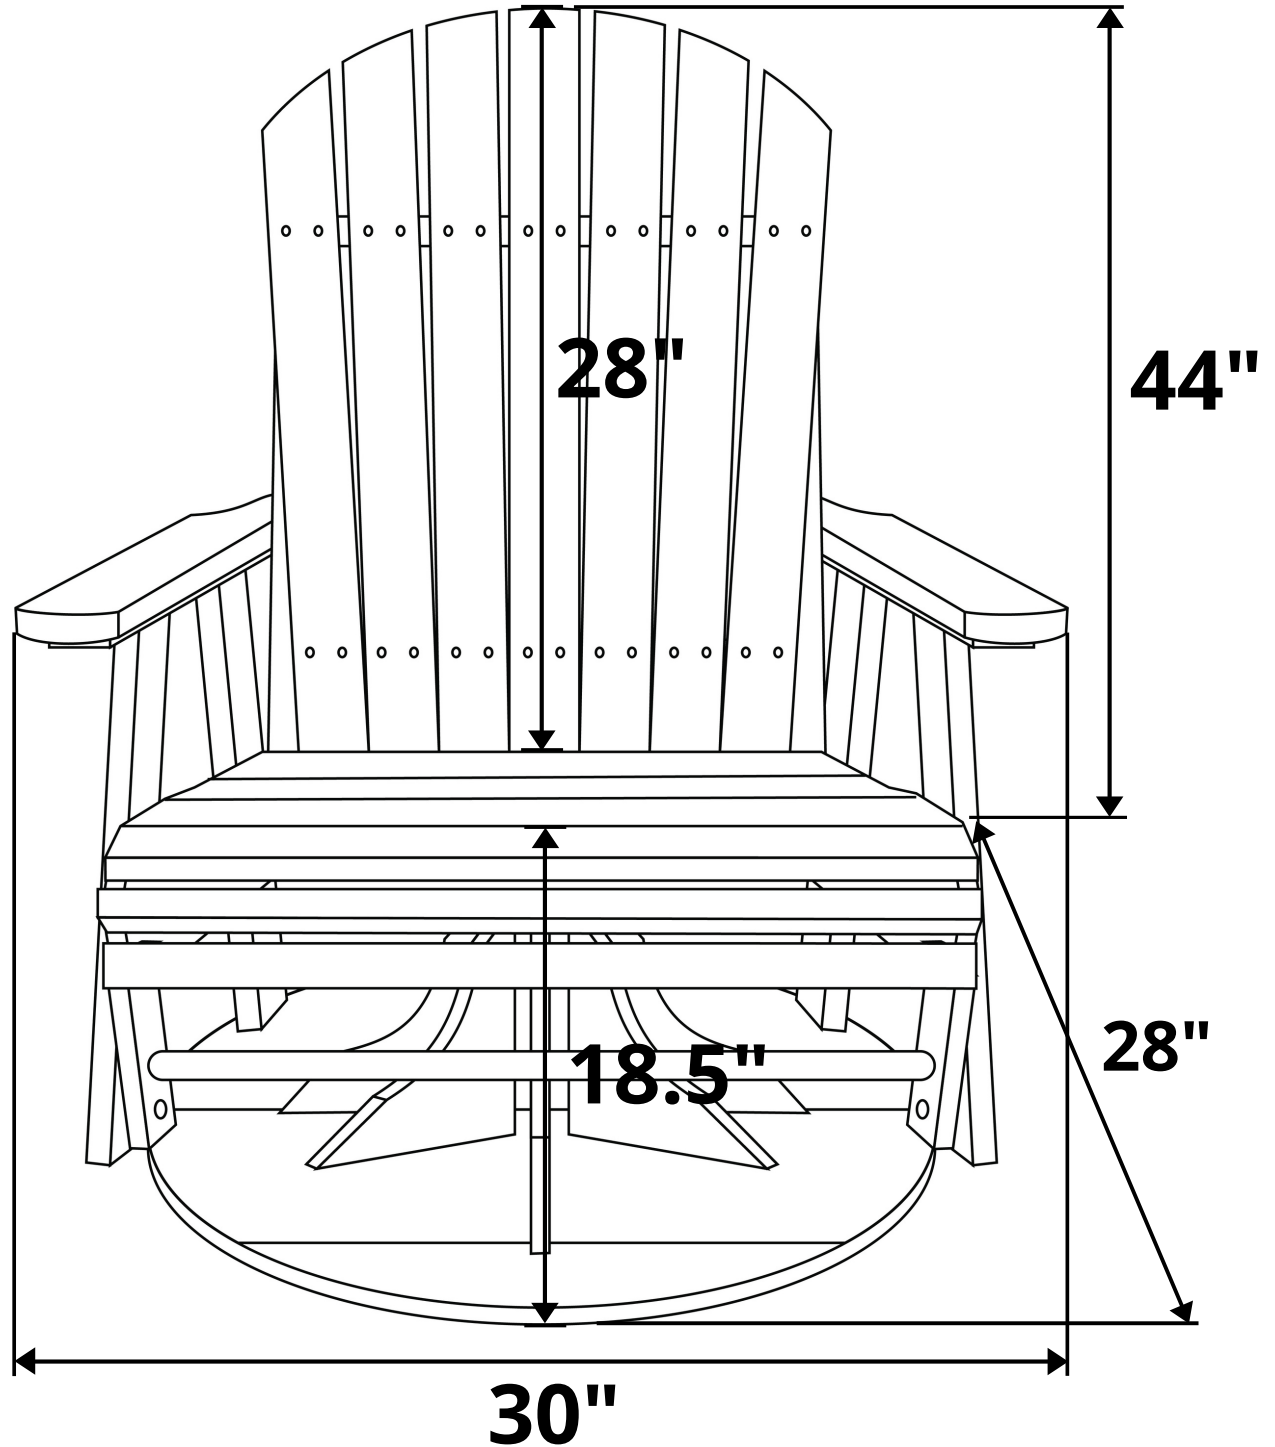

LuxCraft Adirondack Recycled Plastic Swivel Glider Chair

Length Option: 2 Foot

Recommended Seat Cushion Size: 23x18 in.

Product Weight: 94 lbs

Weight Capacity: 250 lbs