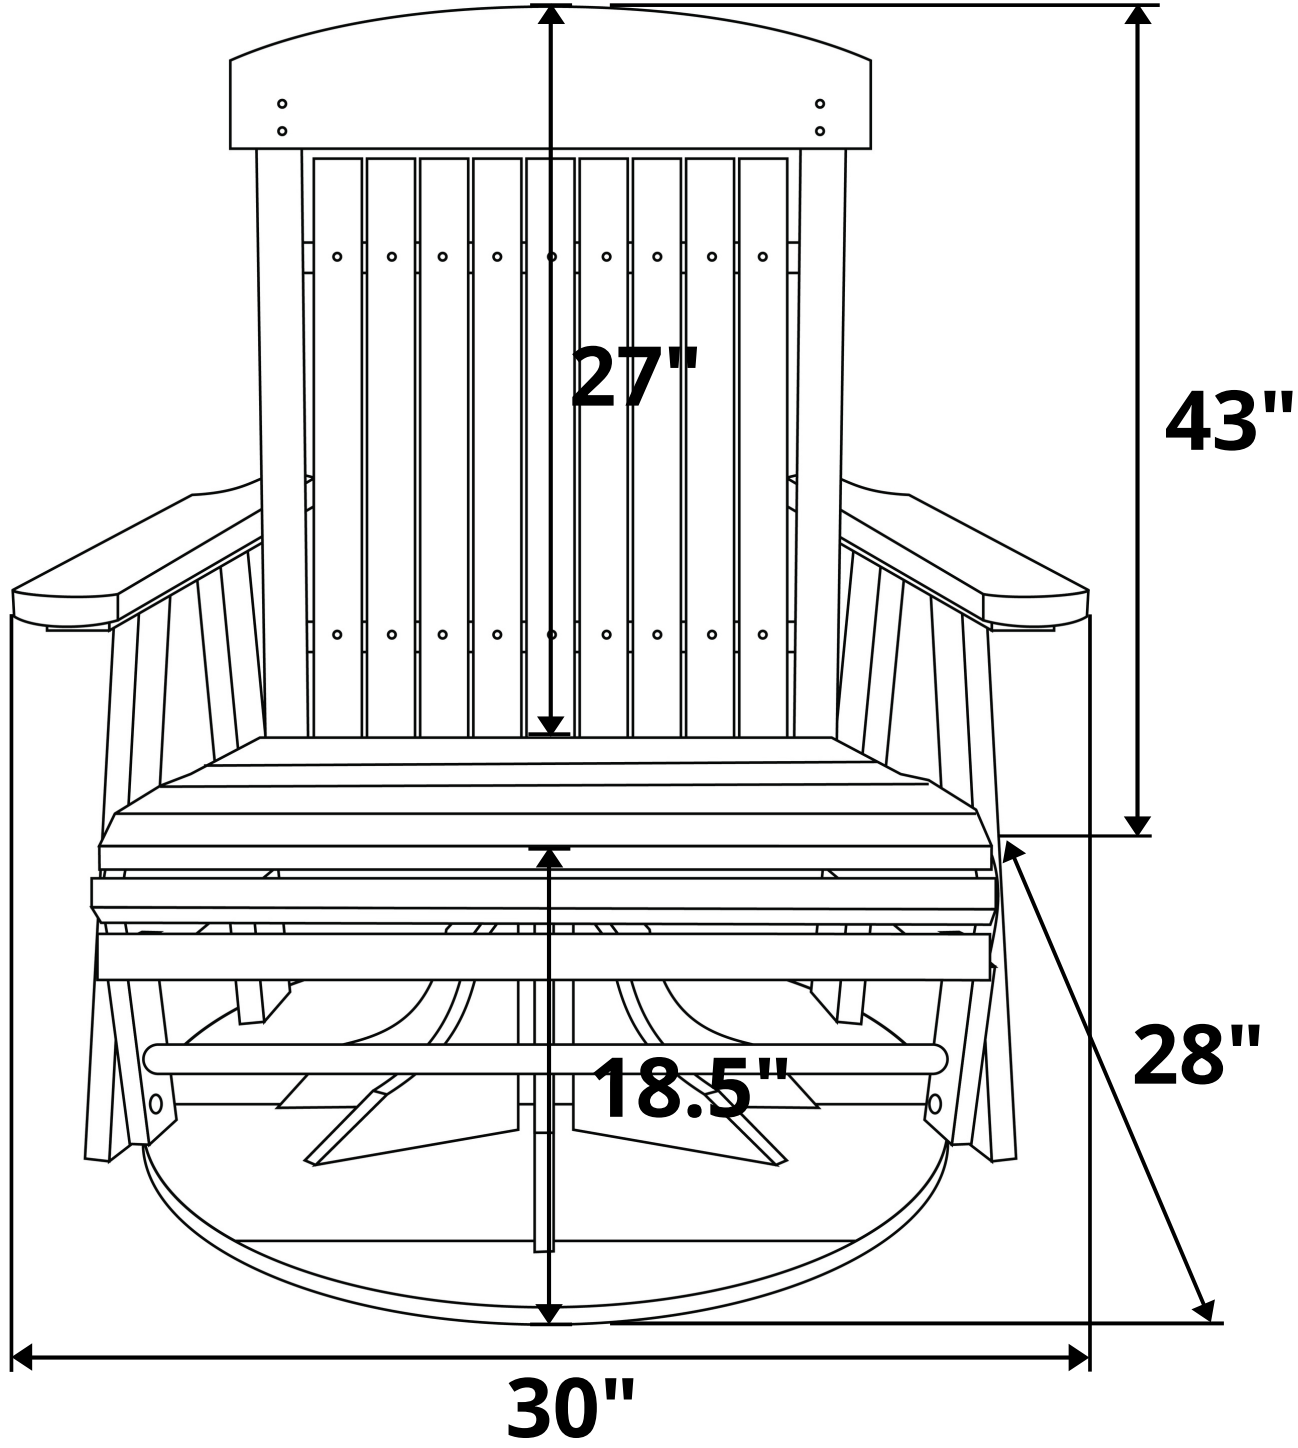

LuxCraft Classic Highback Recycled Plastic Swivel Glider Chair

Length Option: 2 Foot

Recommended Seat Cushion Size: 23x18 in.

Product Weight: 88 lbs

Weight Capacity: 250 lbs