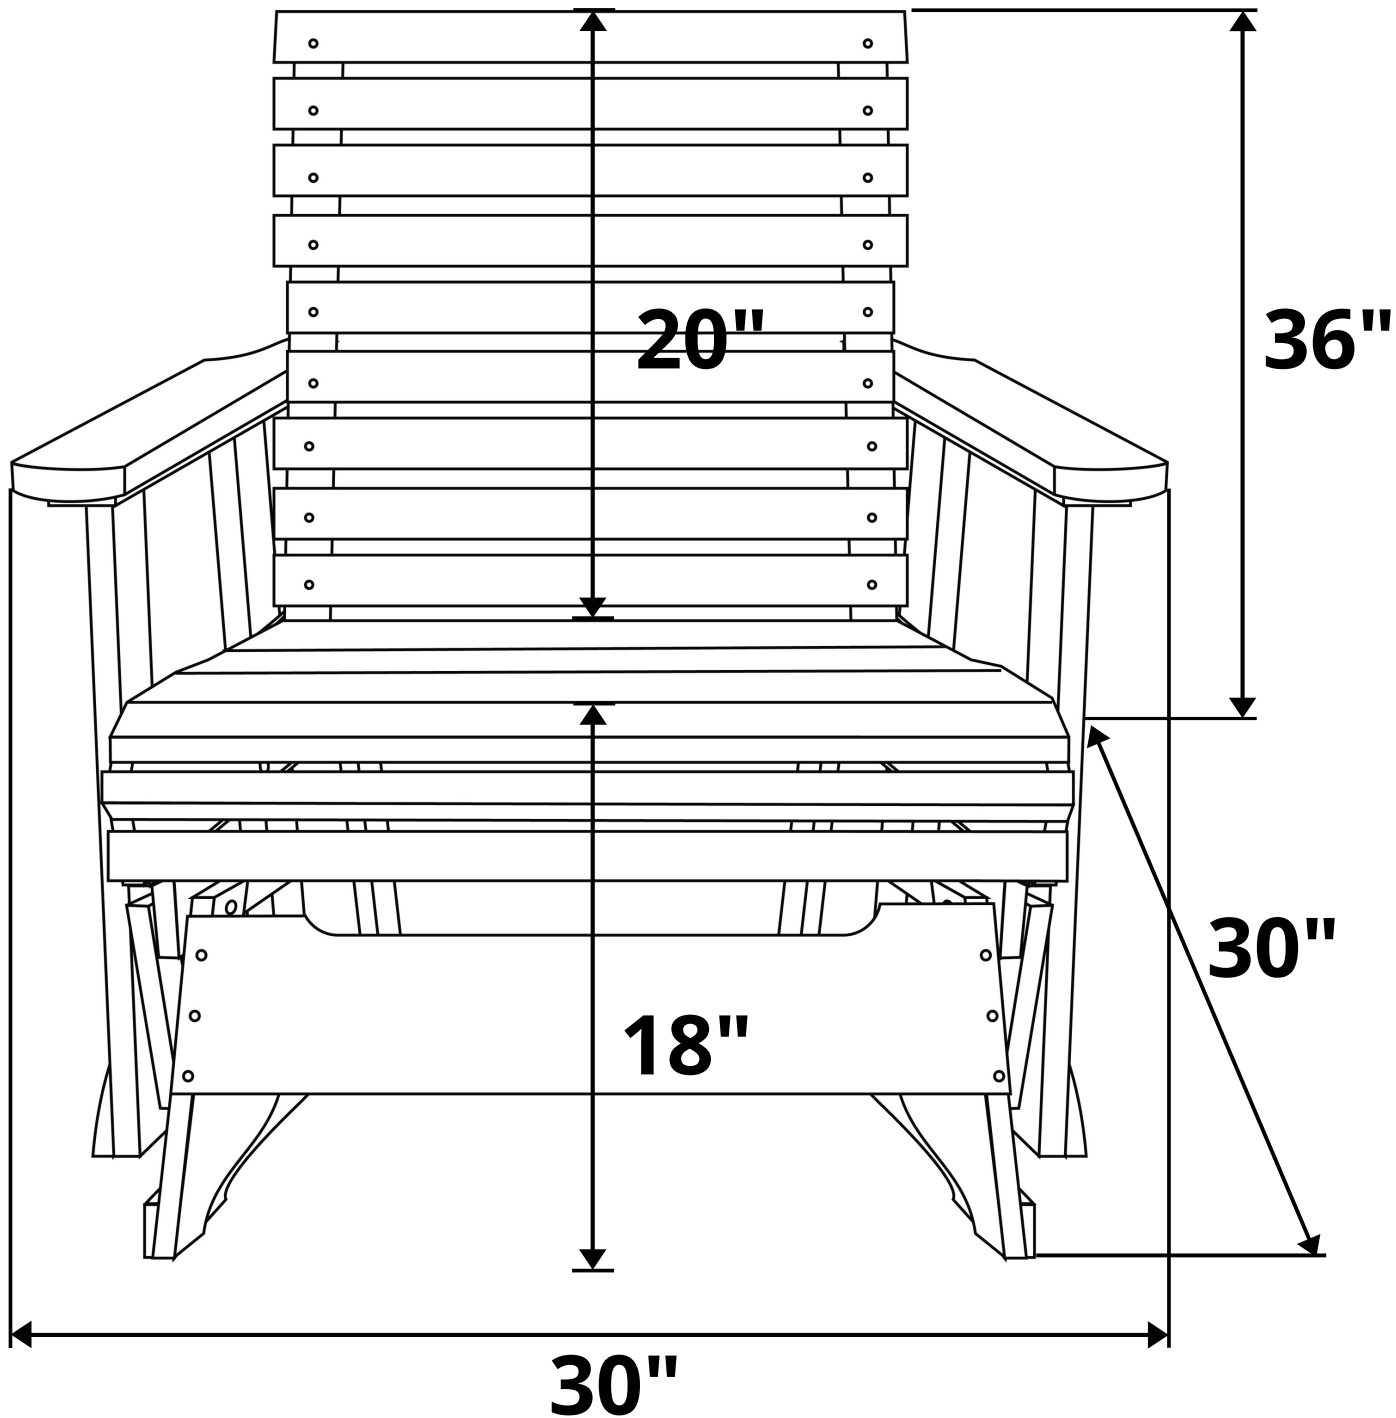

# LuxCraft Rollback Recycled Plastic Glider Chair

Length Option: 2 Foot

**Recommended Seat Cushion Size: 23x18 in.**

**Product Weight: 70 lbs**

**Weight Capacity: 250 lbs**