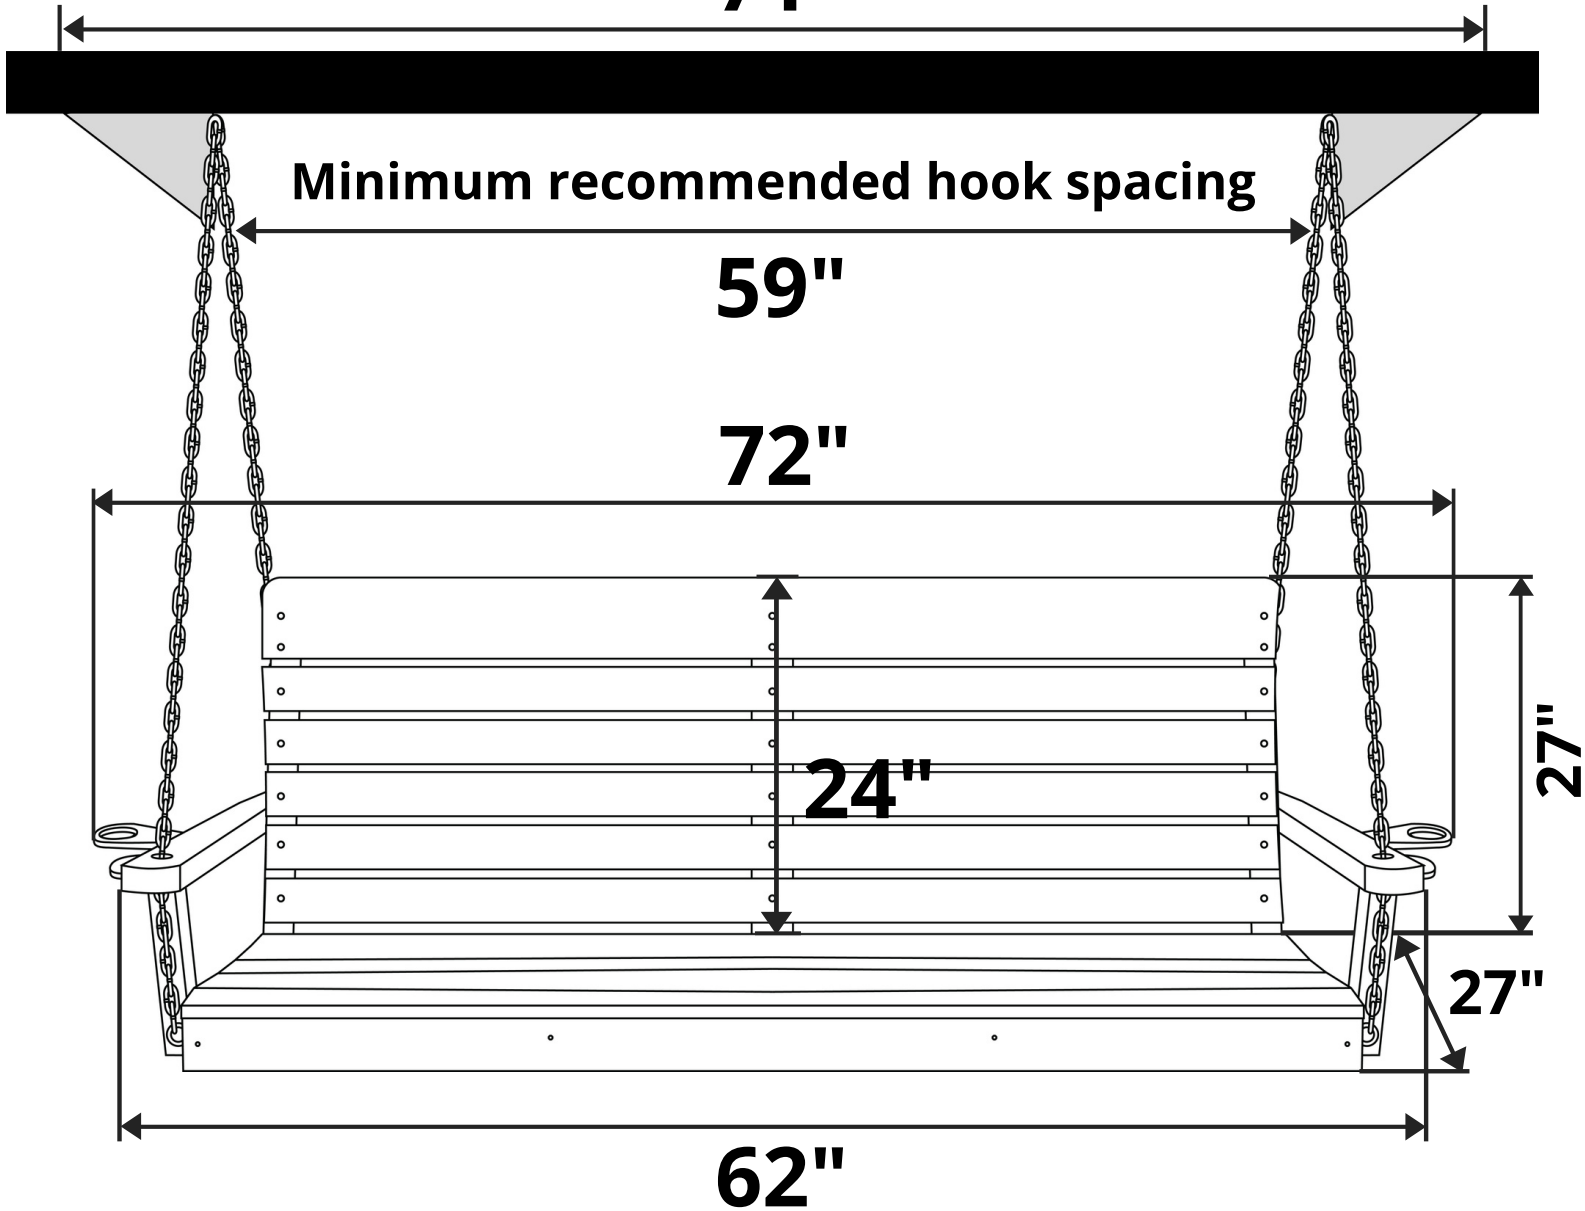

# Keystone Amish Co. Salem Recycled Plastic Porch Swing

Length Option: 5 Foot

Maximum recommended hook spacing

71"

Minimum recommended hook spacing

59"

72"

24"

27"

27"

62"

Recommended Seat Cushion Size: 55x17 in.

Product Weight: 82 lbs

Weight Capacity: 500 lbs