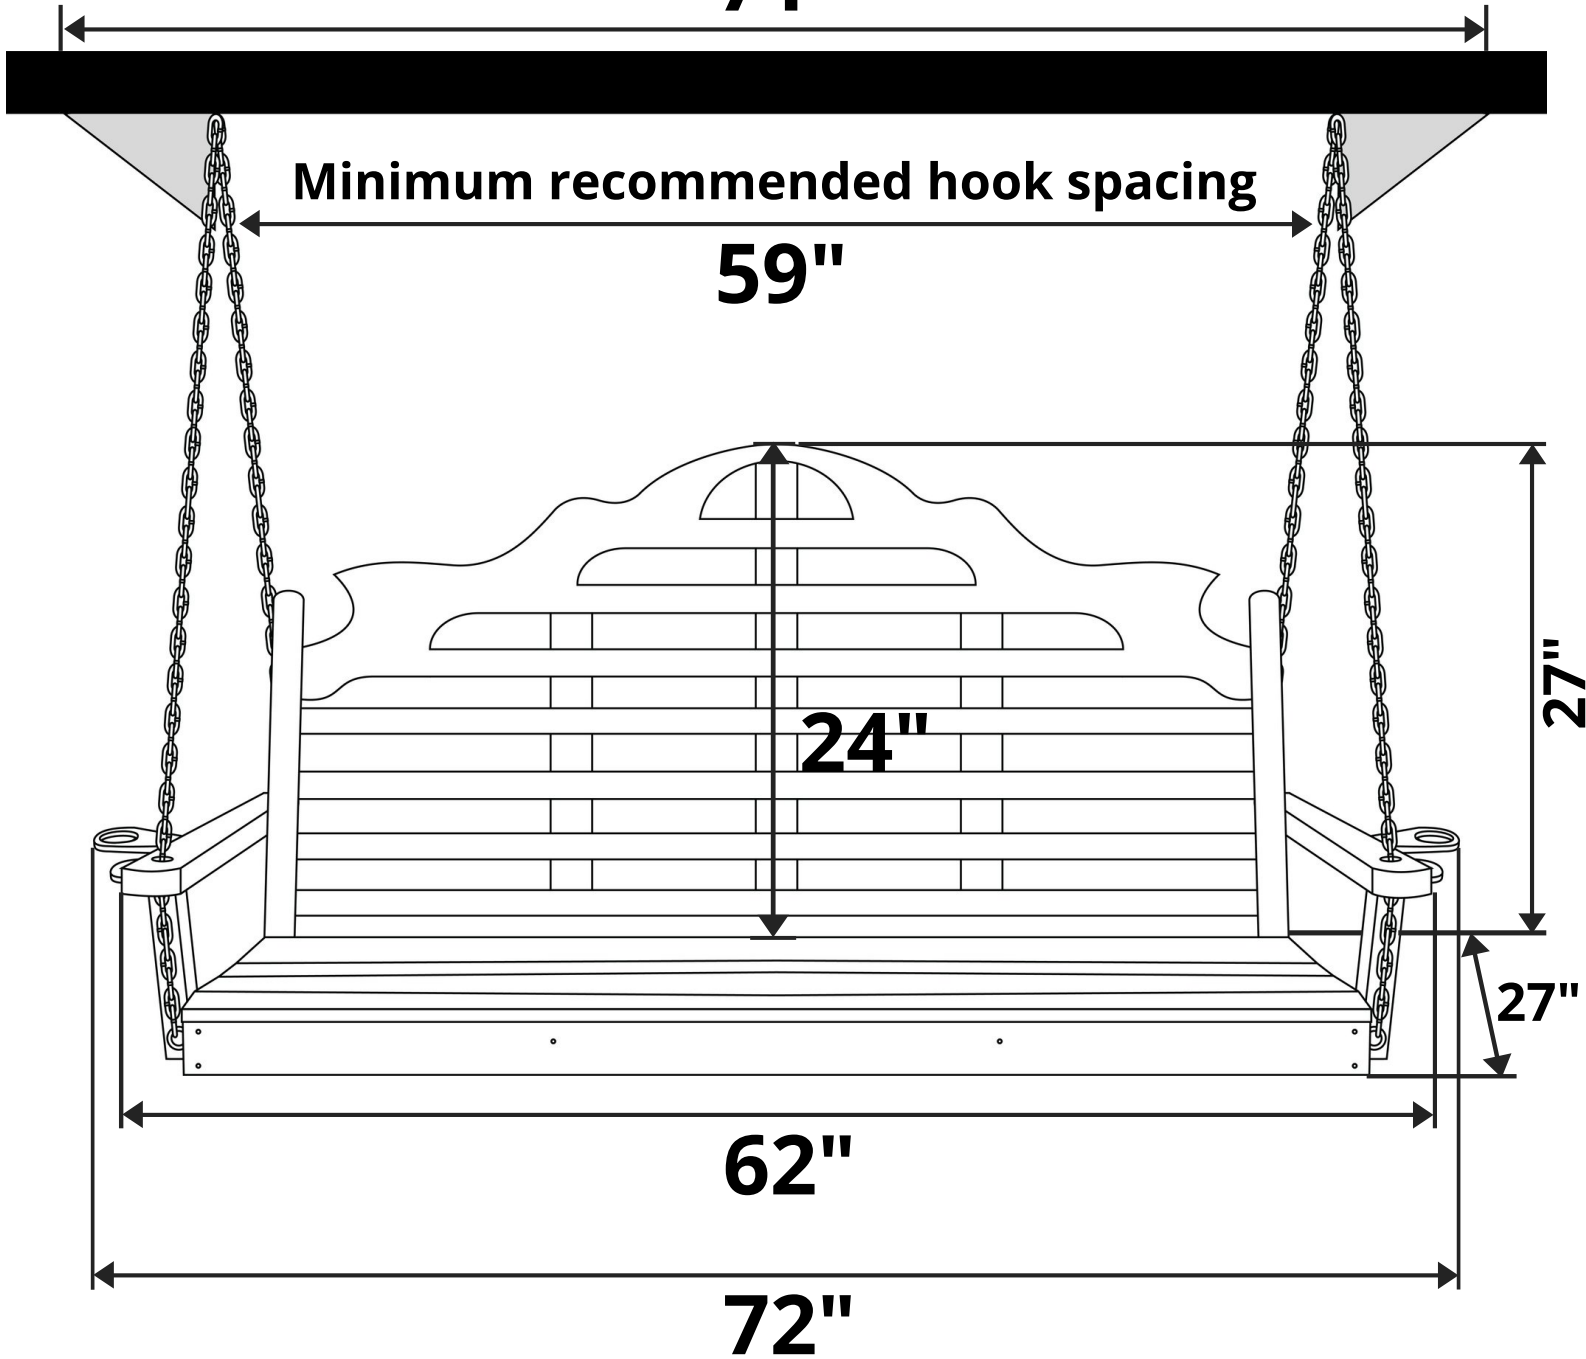

Keystone Amish Co. Milan Recycled Plastic Porch Swing

Length Option: 5 Foot

Maximum recommended hook spacing

71"

Minimum recommended hook spacing

59"

Recommended Seat Cushion Size: 55x17 in.

Product Weight: 82 lbs

Weight Capacity: 500 lbs