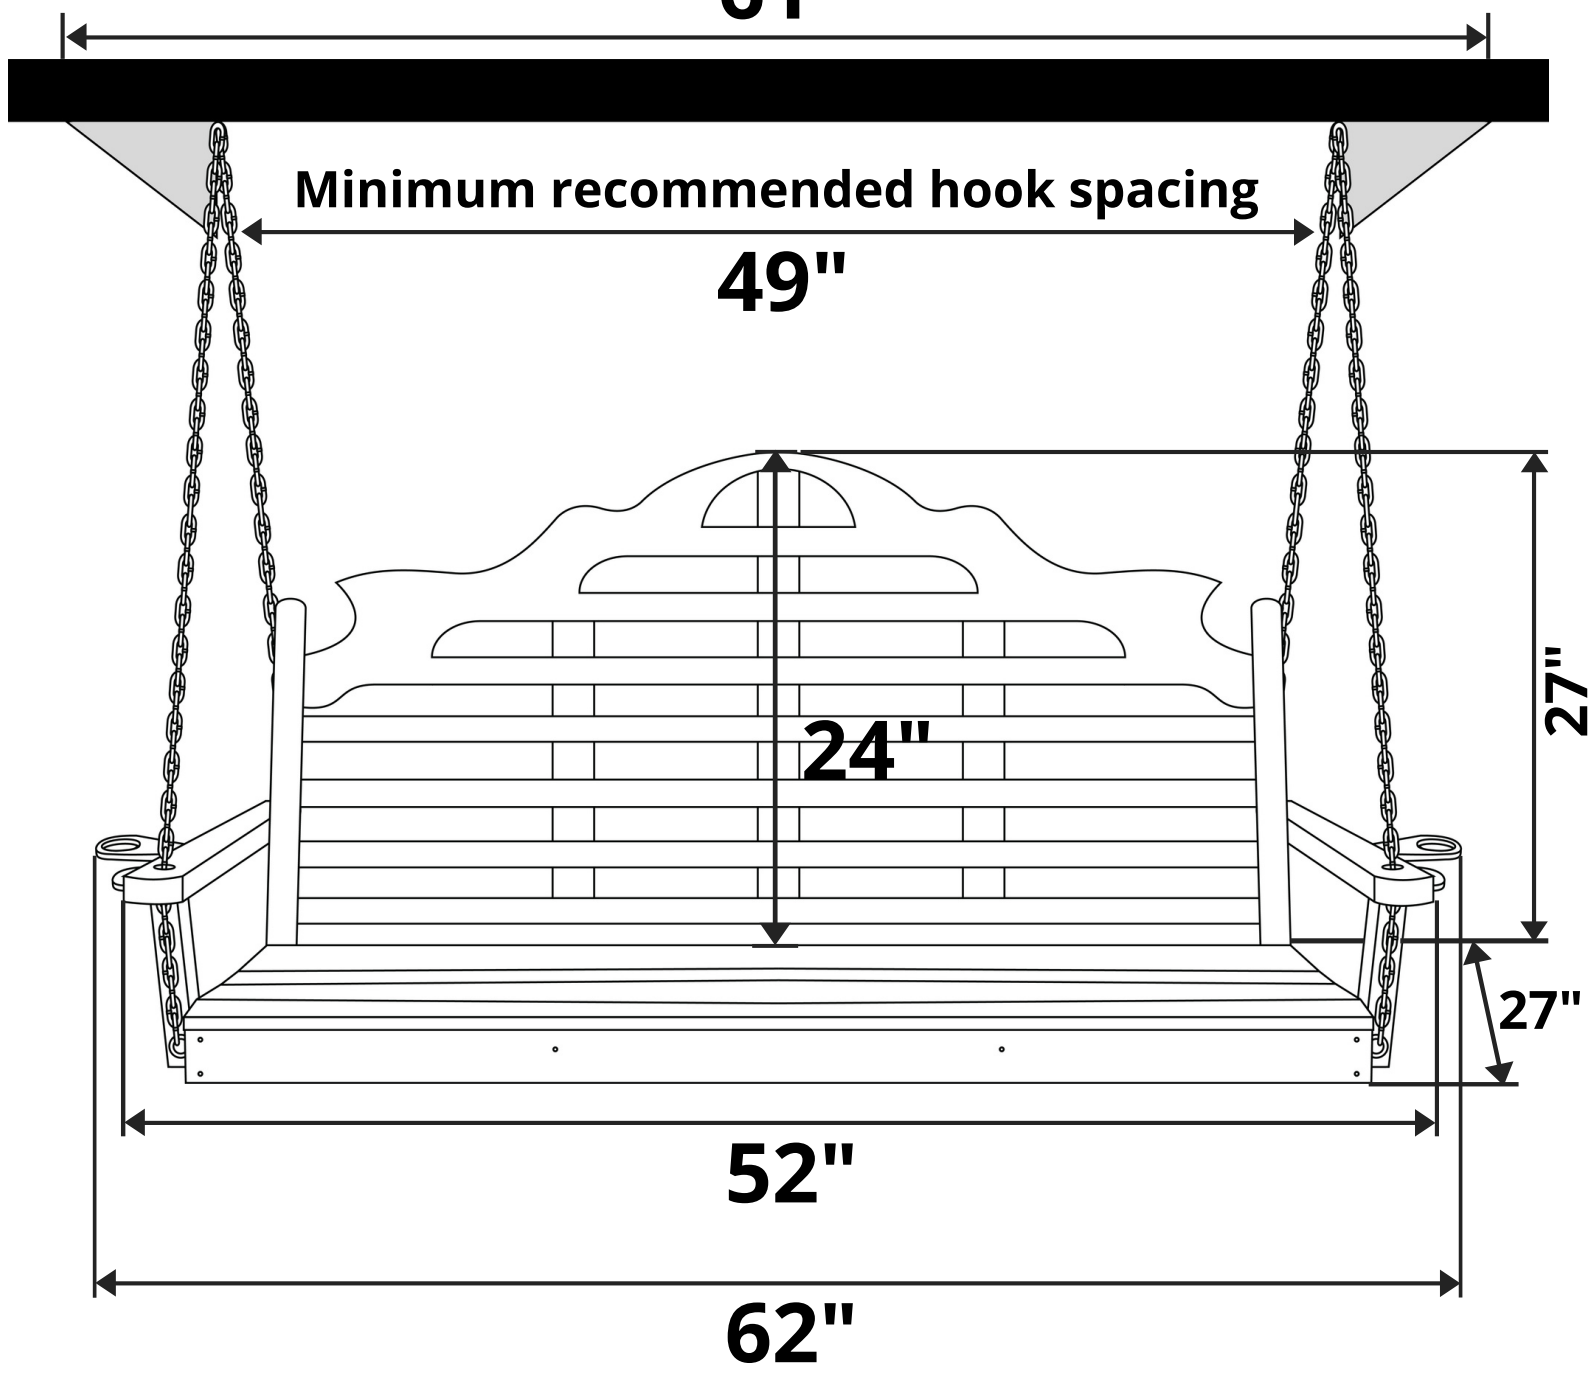

Keystone Amish Co. Milan Recycled Plastic Porch Swing

Length Option: 4 Foot

Maximum recommended hook spacing

61"

Minimum recommended hook spacing

49"

Recommended Seat Cushion Size: 45x17 in.

Product Weight: 71 lbs

Weight Capacity: 500 lbs