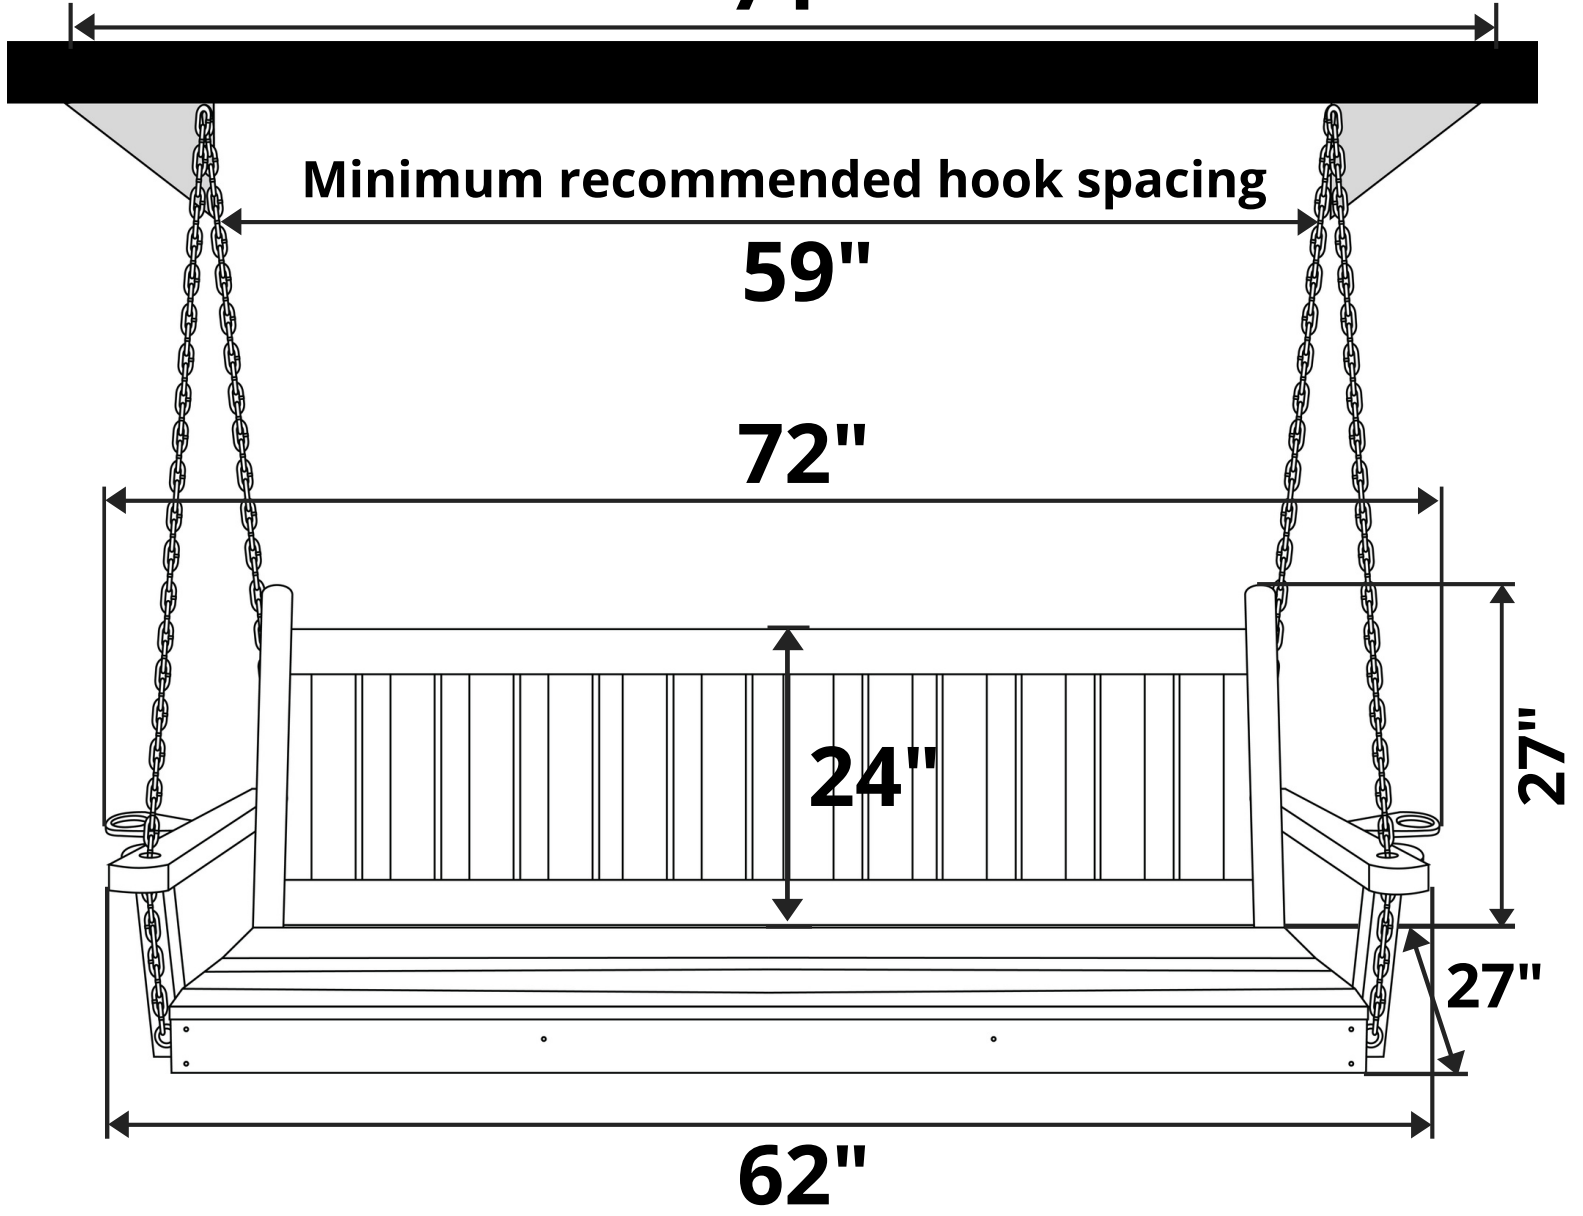

Keystone Amish Co. Franklin Recycled Plastic Porch Swing

Length Option: 5 Foot

Maximum recommended hook spacing

71"

Minimum recommended hook spacing

59"

72"

24"

27"

27"

62"

Recommended Seat Cushion Size: 55x17 in.

Product Weight: 63 lbs

Weight Capacity: 500 lbs