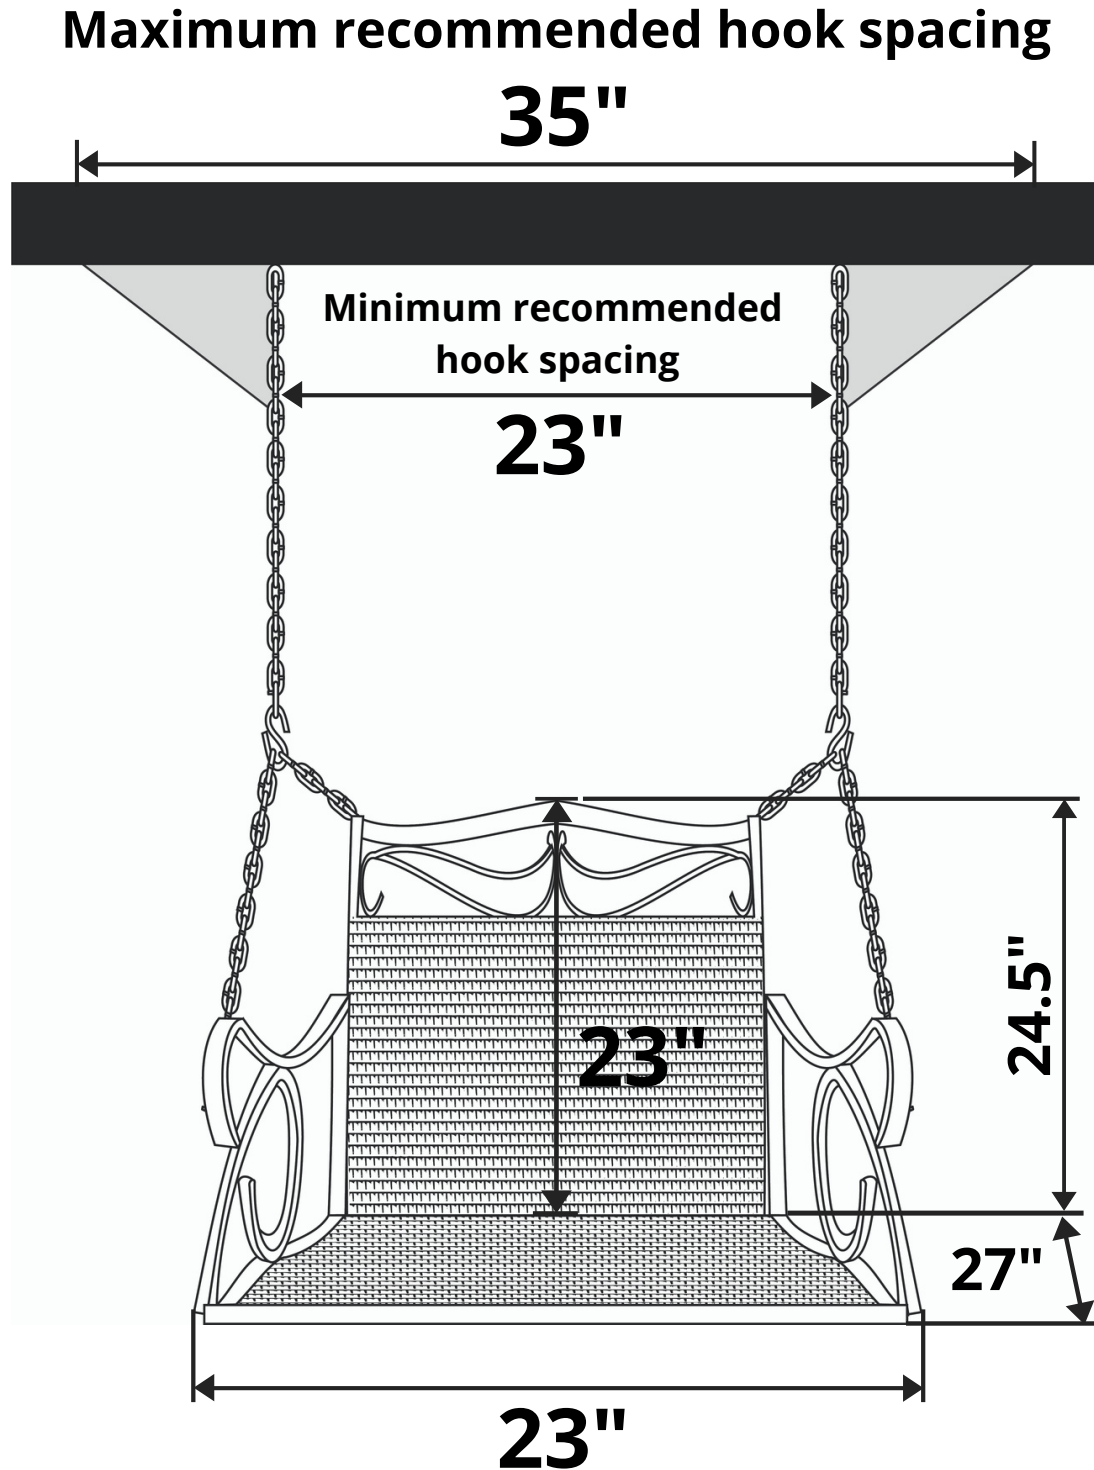

International Caravan Valencia Resin Wicker Swing Chair

Length Option: 2 Foot

Recommended Seat Cushion Size: 20x20 in.

Product Weight: 35 lbs

Weight Capacity: 250 lbs