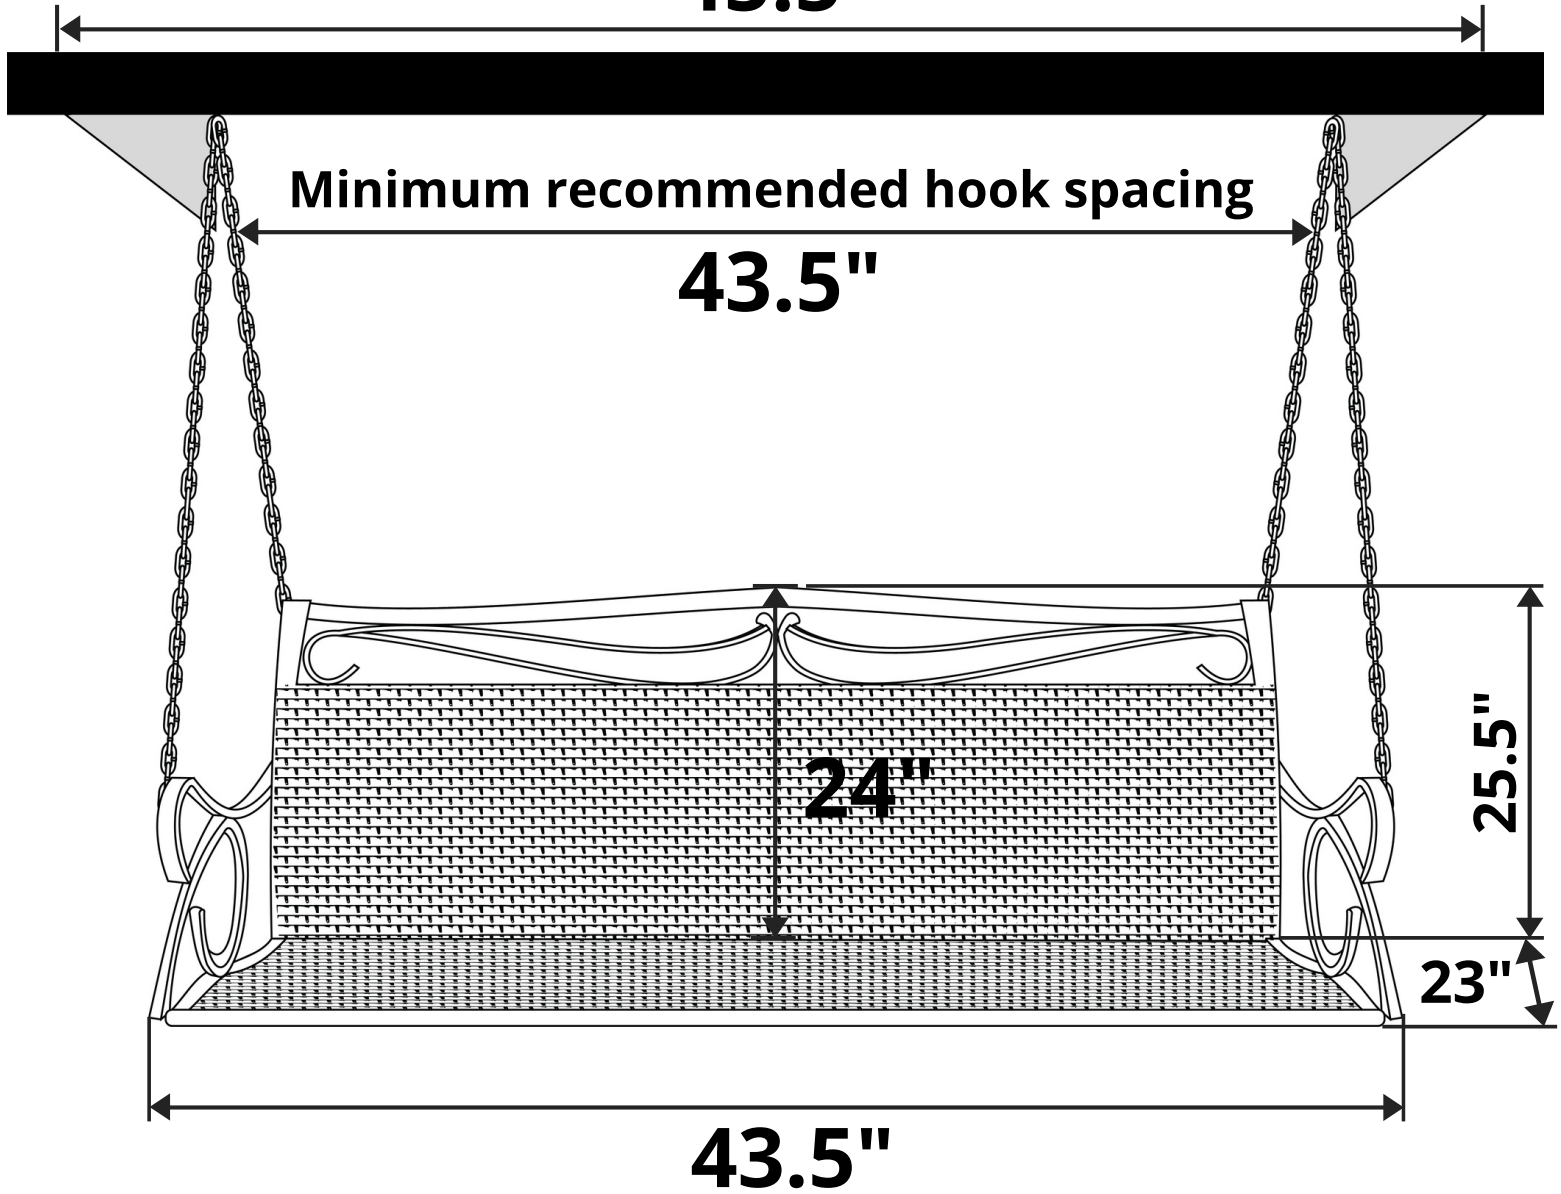

# International Caravan Valencia 4ft. Resin Wicker Porch Swing

Length Option: 4 Foot

Maximum recommended hook spacing

**45.5"**

Minimum recommended hook spacing

**43.5"**

**Recommended Seat Cushion Size: 42x20 in.**

**Product Weight: 48 lbs**

**Weight Capacity: 450 lbs**