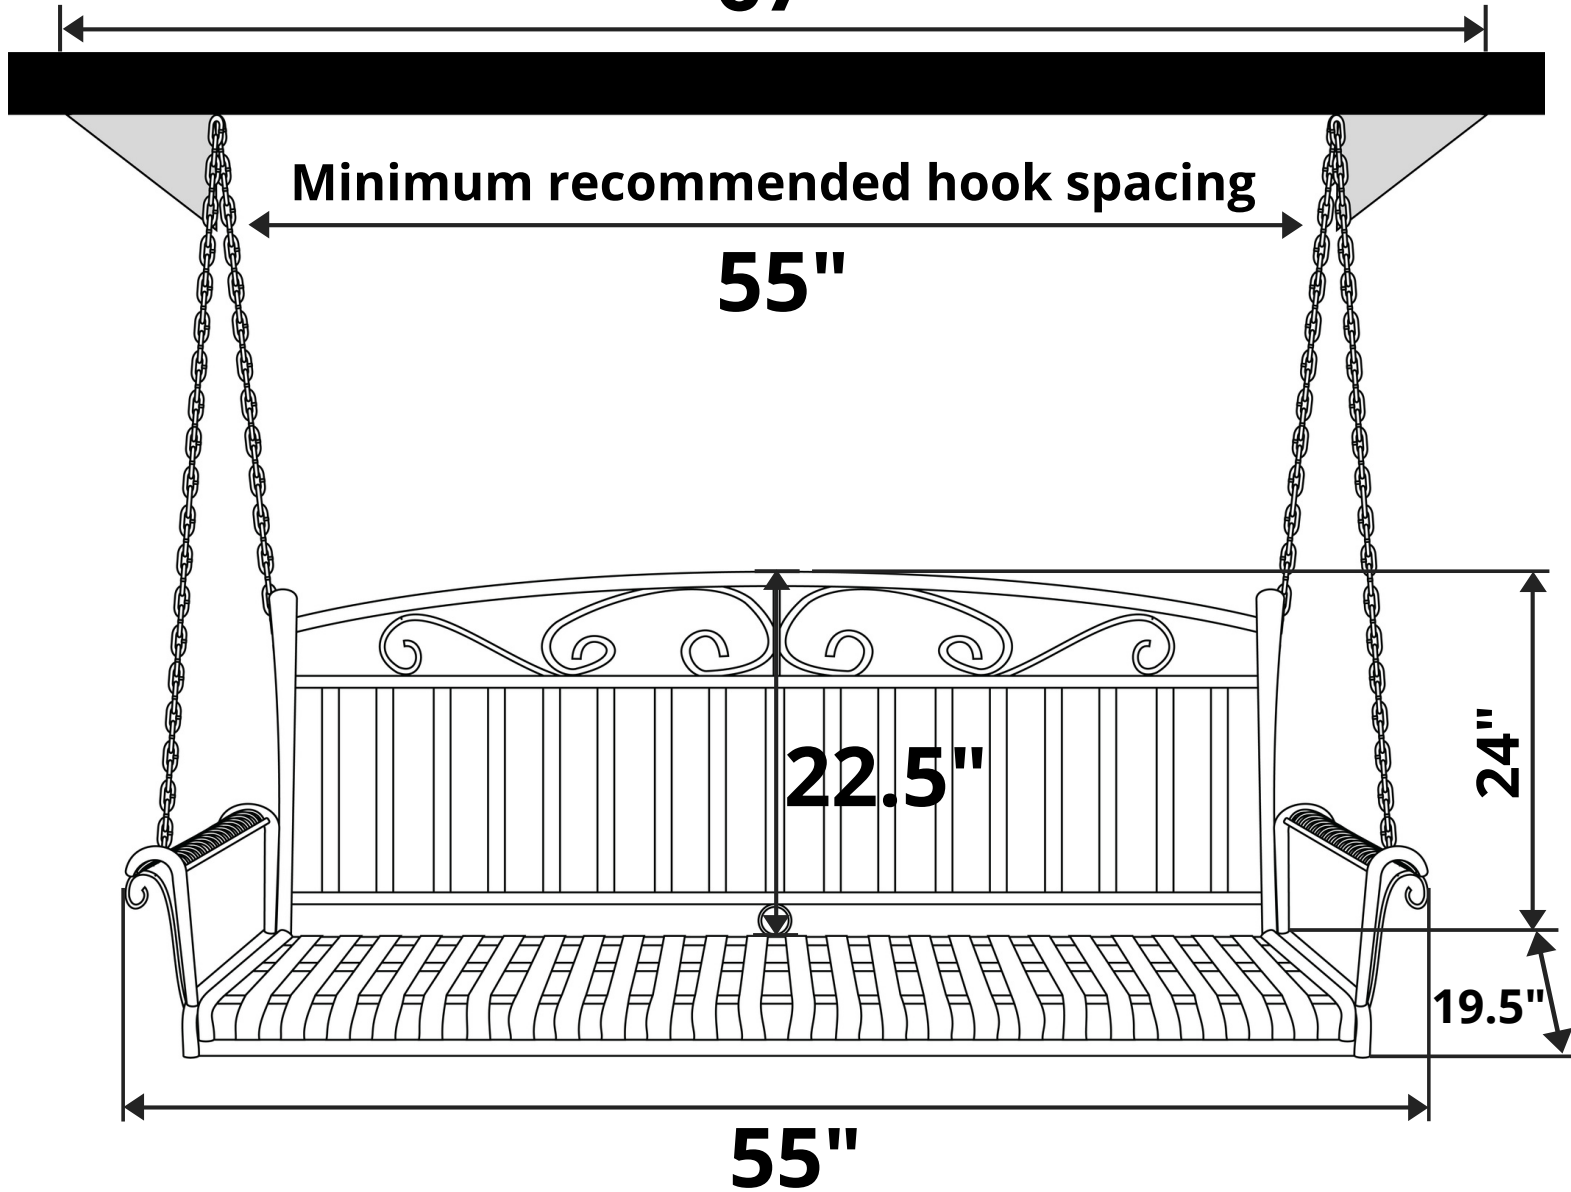

International Caravan Tropico 4ft. Wrought Iron Porch Swing

Length Option: 4 Foot

Maximum recommended hook spacing

67"

Minimum recommended hook spacing

55"

Recommended Seat Cushion Size: 43x19 in.

Product Weight: 50 lbs

Weight Capacity: 450 lbs