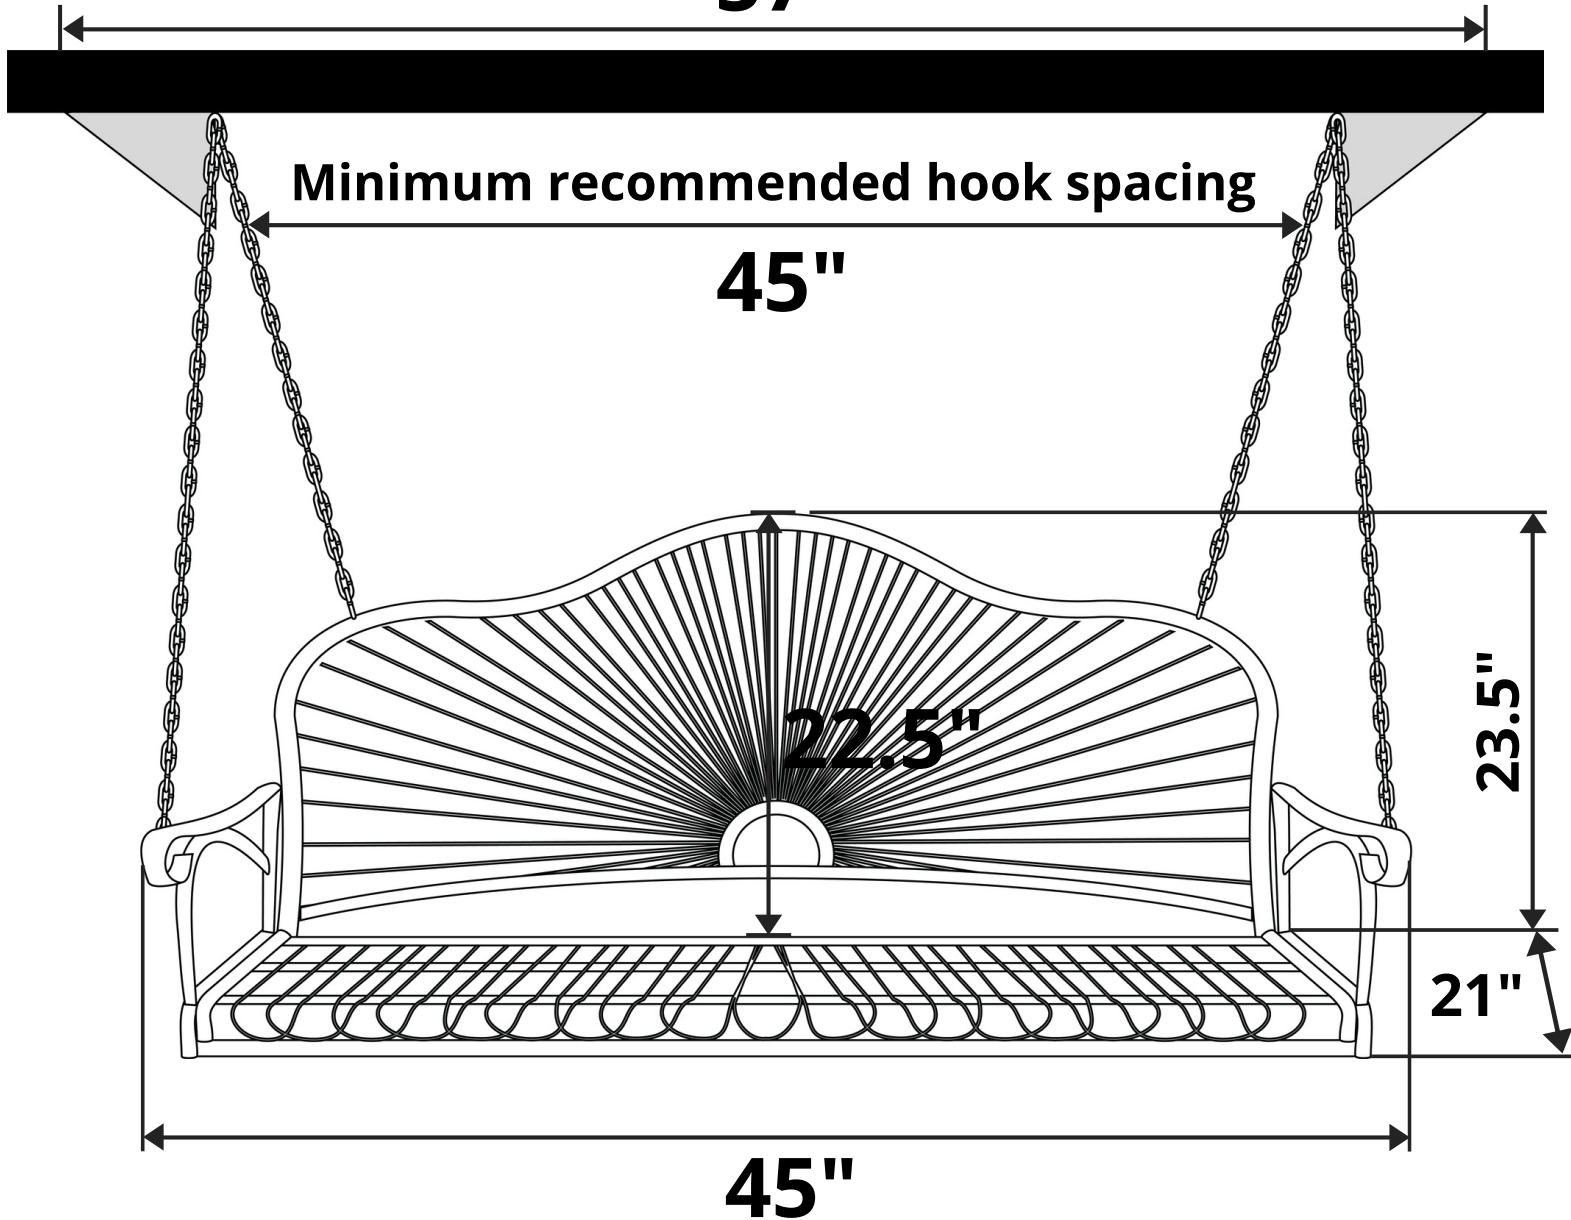

# International Caravan Sun Ray 4ft. Wrought Iron Porch Swing

Length Option: 4 Foot

Maximum recommended hook spacing

57"

Minimum recommended hook spacing

45"

Recommended Seat Cushion Size: 41x19 in.

Product Weight: 50 lbs

Weight Capacity: 450 lbs