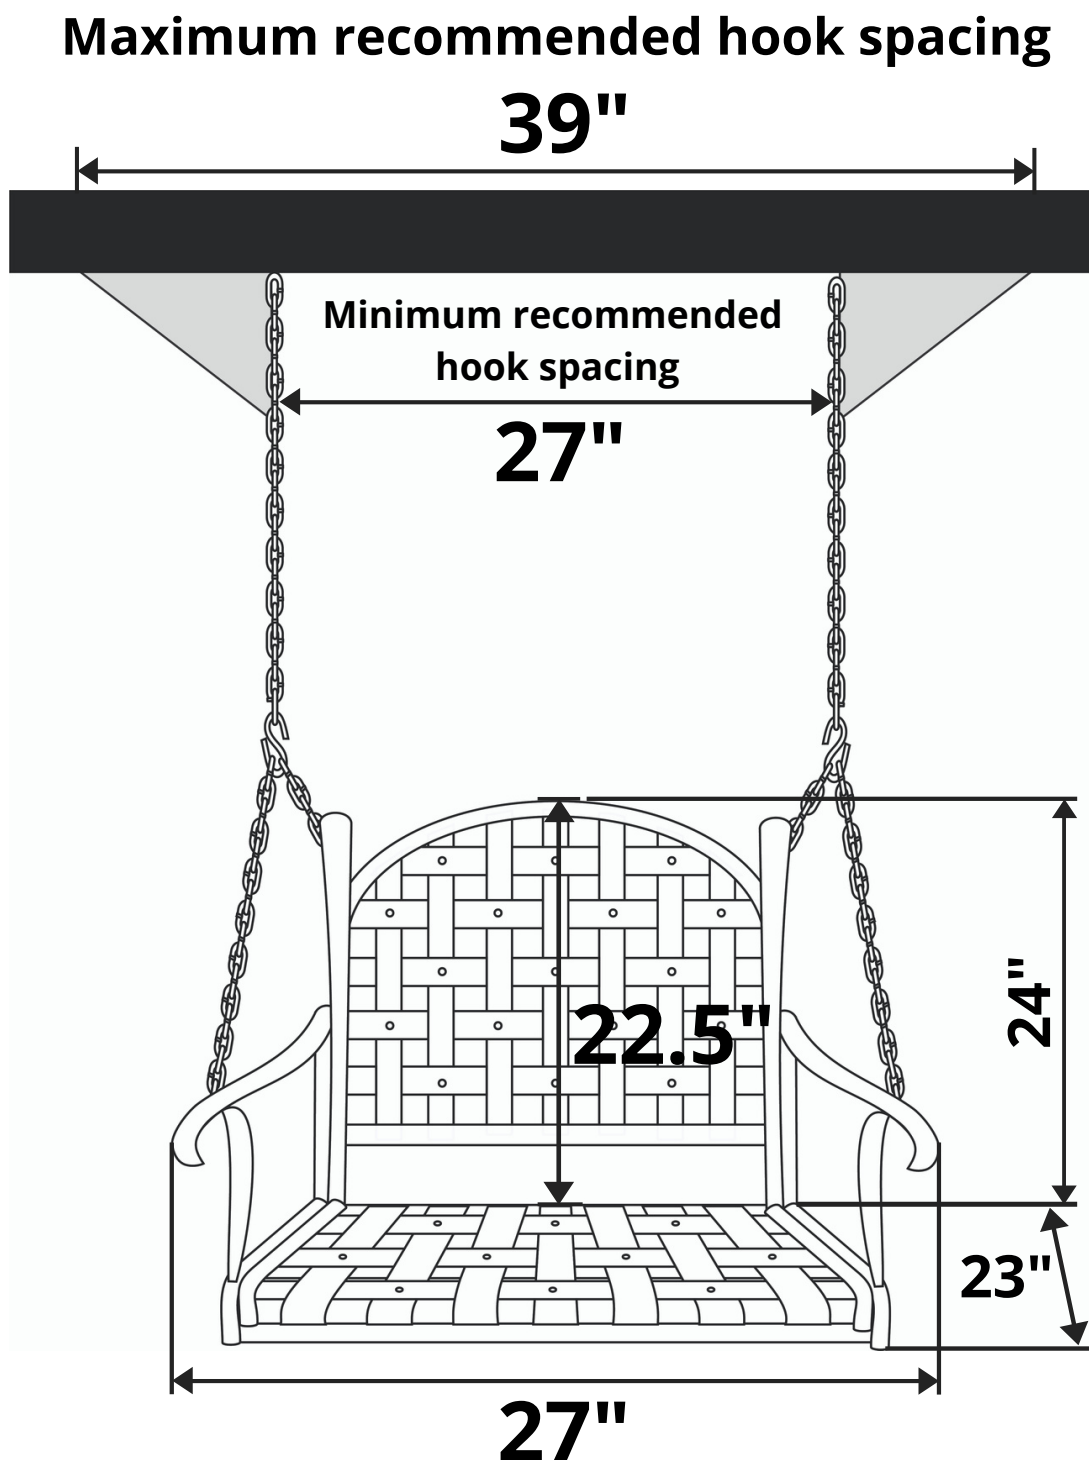

# International Caravan Santa Fe Wrought Iron Swing Chair

Length Option: 2 Foot

**Recommended Seat Cushion Size: 20x20 in.**

**Product Weight: 35 lbs**

**Weight Capacity: 250 lbs**