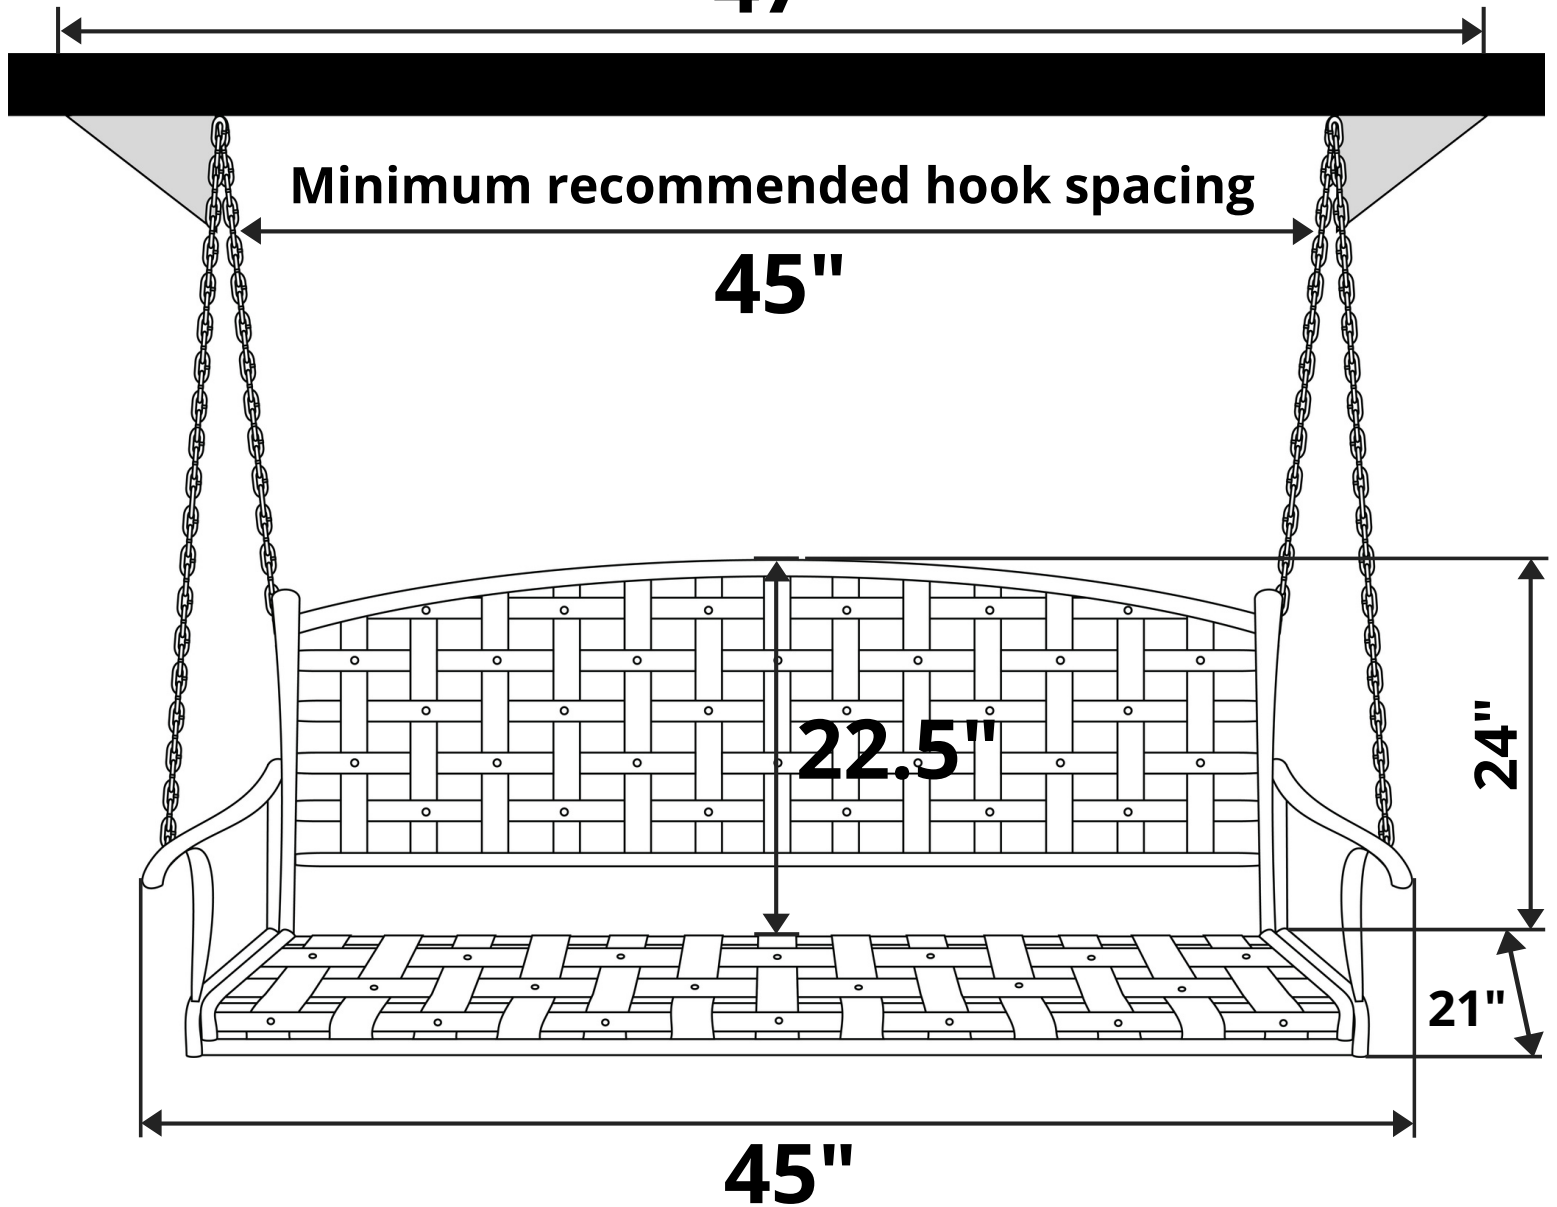

# International Caravan Santa Fe 4ft. Wrought Iron Porch Swing

Length Option: 4 Foot

Maximum recommended hook spacing

47"

Minimum recommended hook spacing

45"

Recommended Seat Cushion Size: 39x19 in.

Product Weight: 50 lbs

Weight Capacity: 450 lbs