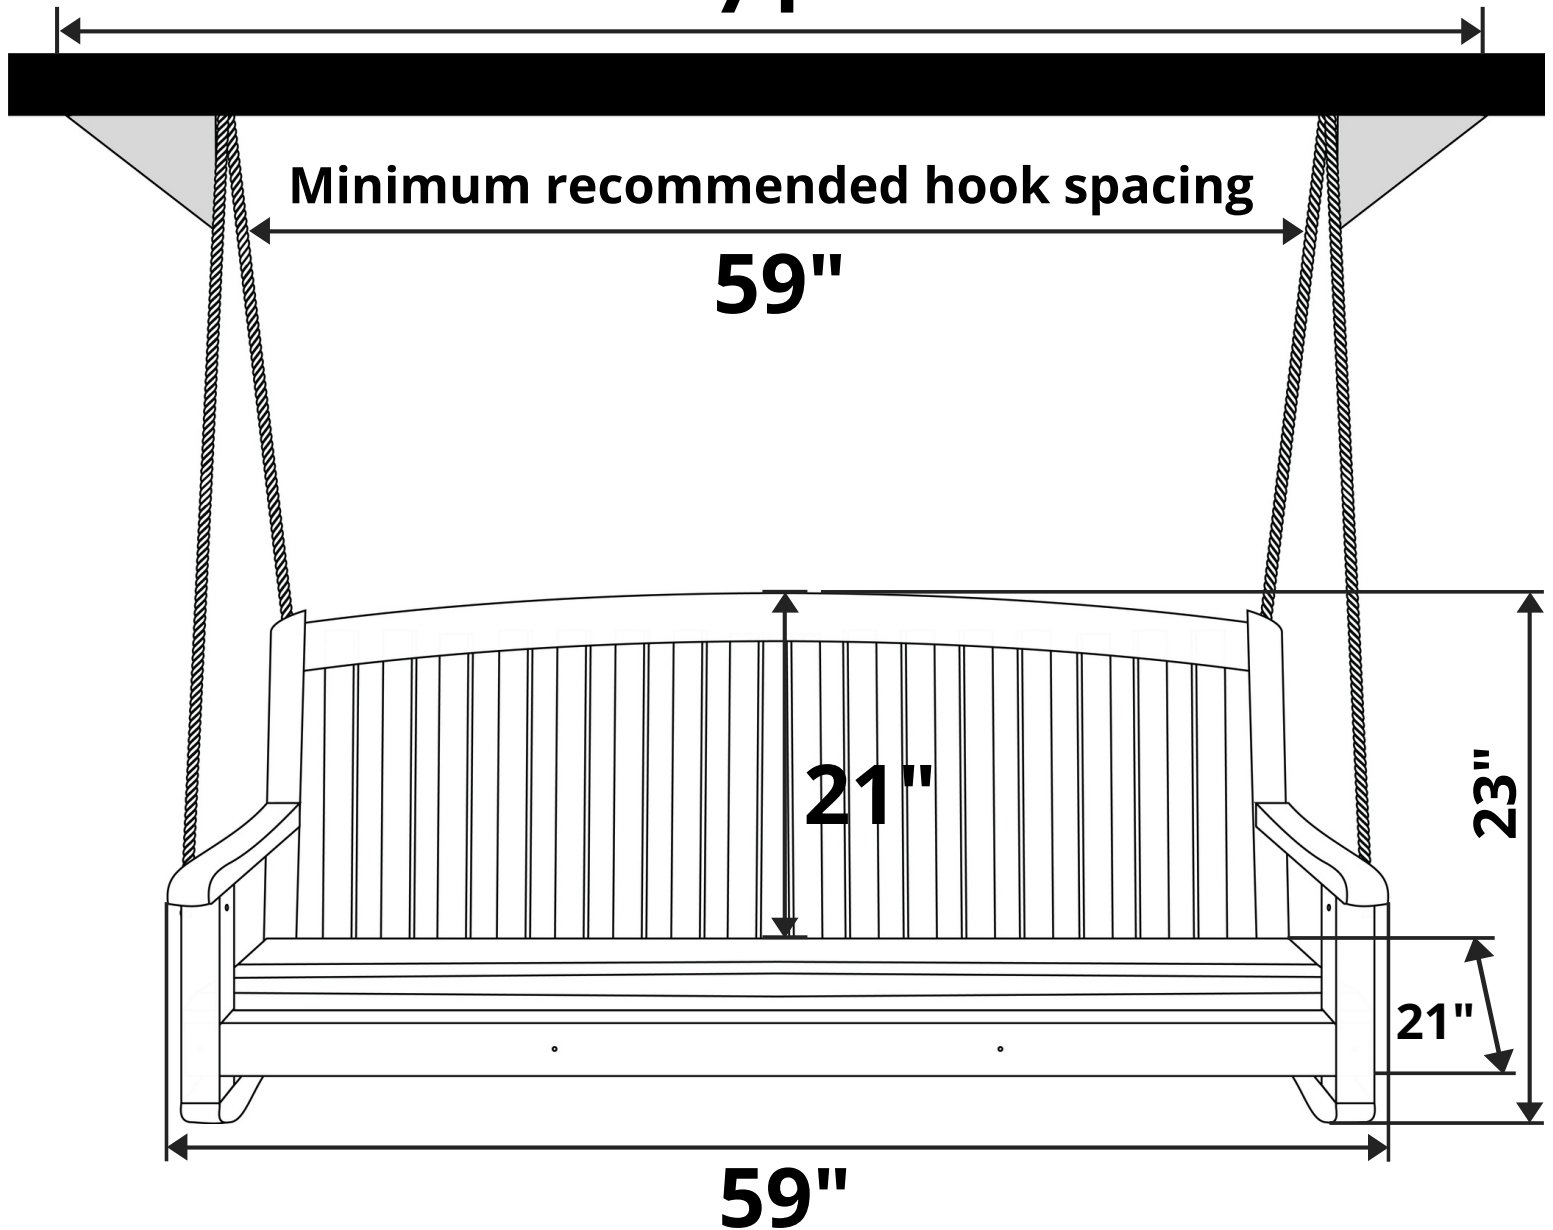

International Caravan Royal Tahiti Levindale Porch Swing

Length Option: 5 Foot

Maximum recommended hook spacing

71"

Minimum recommended hook spacing

59"

Recommended Seat Cushion Size: 56x18 in.

Product Weight: 65 lbs

Weight Capacity: 450 lbs