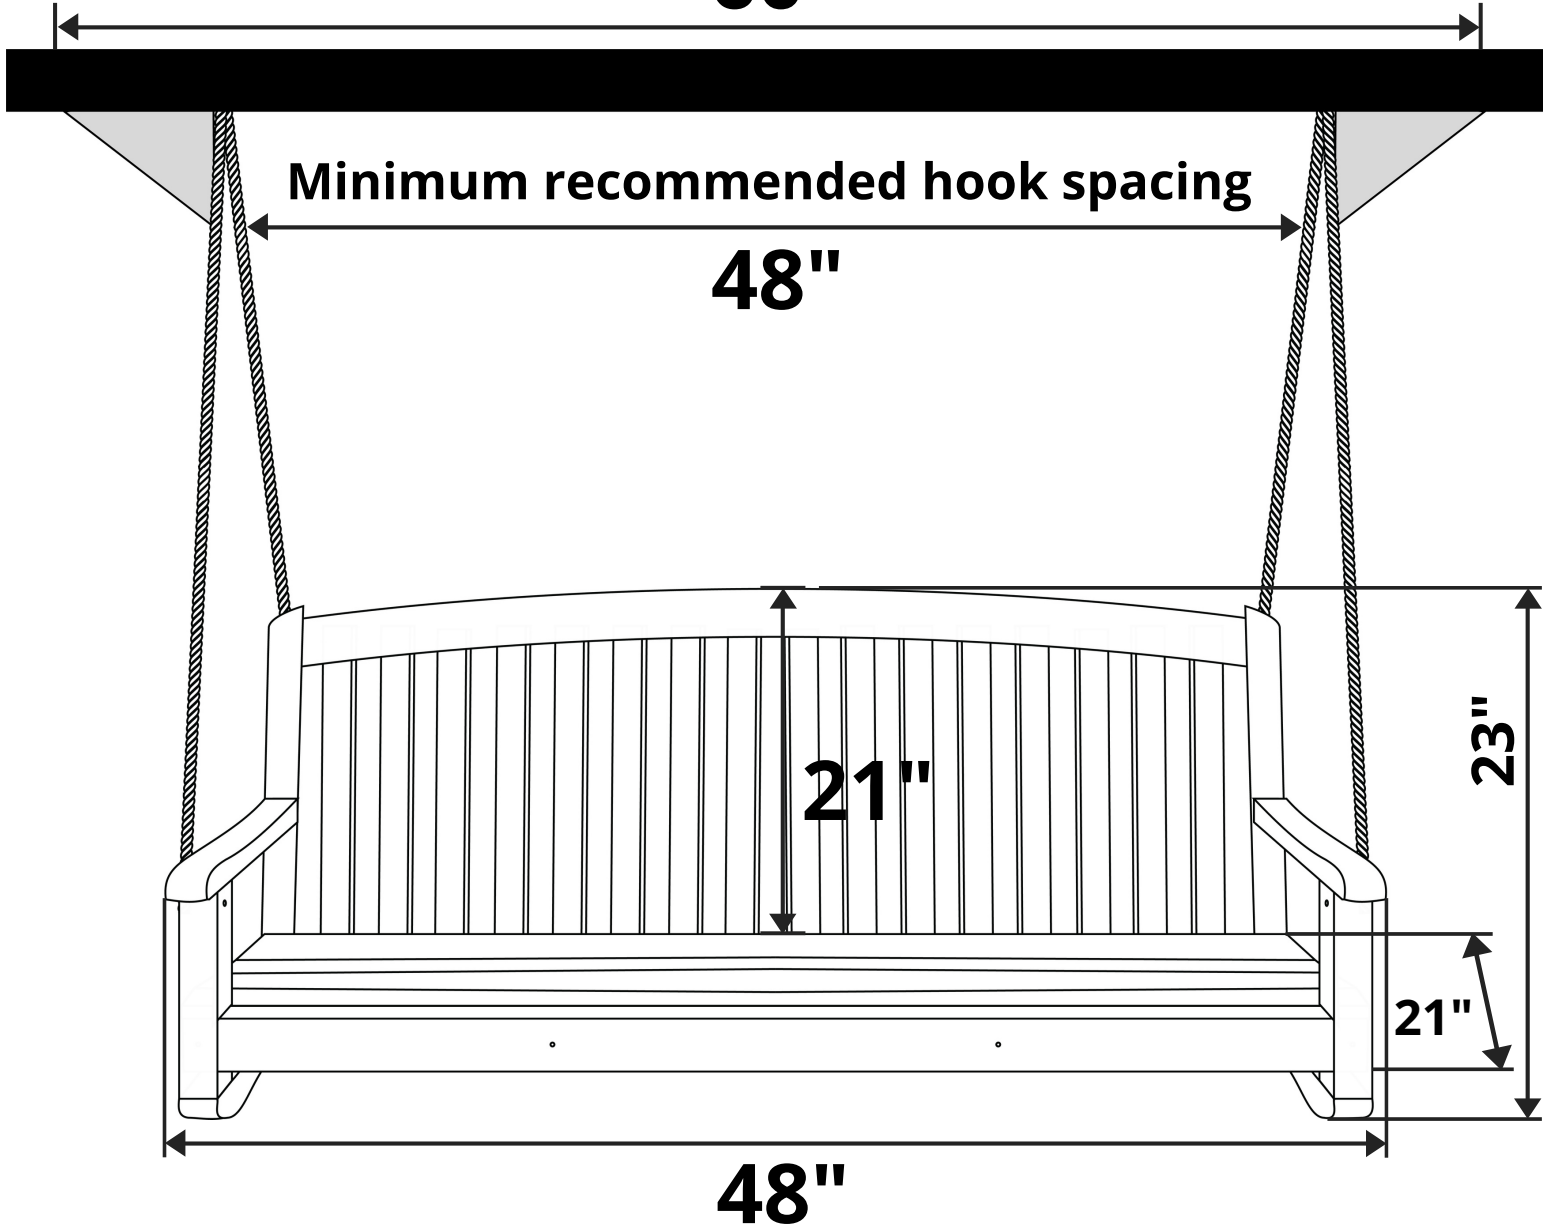

International Caravan Royal Tahiti Levindale Porch Swing

Length Option: 4 Foot

Maximum recommended hook spacing

60"

Minimum recommended hook spacing

48"

Recommended Seat Cushion Size: 45x18 in.

Product Weight: 60 lbs

Weight Capacity: 450 lbs