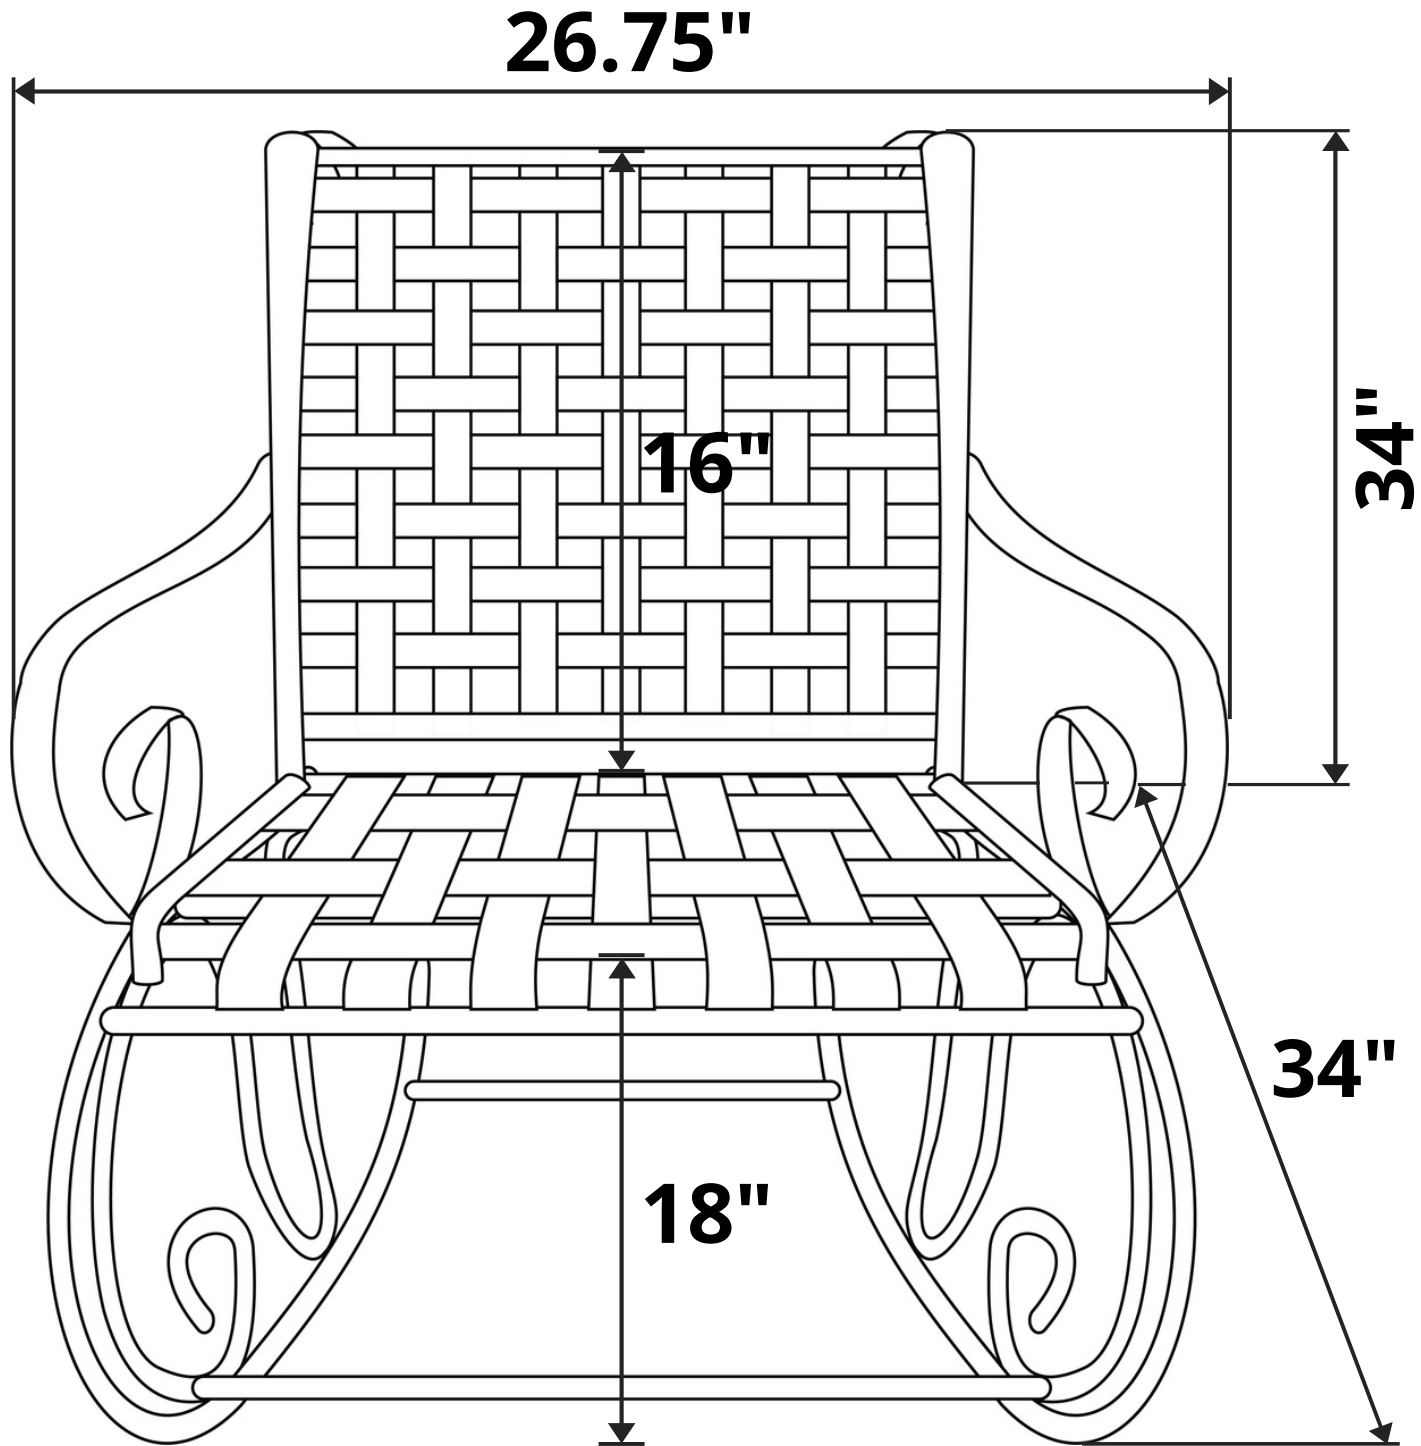

**International Caravan Mandalay Wrought Iron Rocking Chair
Length Option: 2 Foot**

Recommended Seat Cushion Size: 21x20 in.

Product Weight: 43 lbs

Weight Capacity: 350 lbs