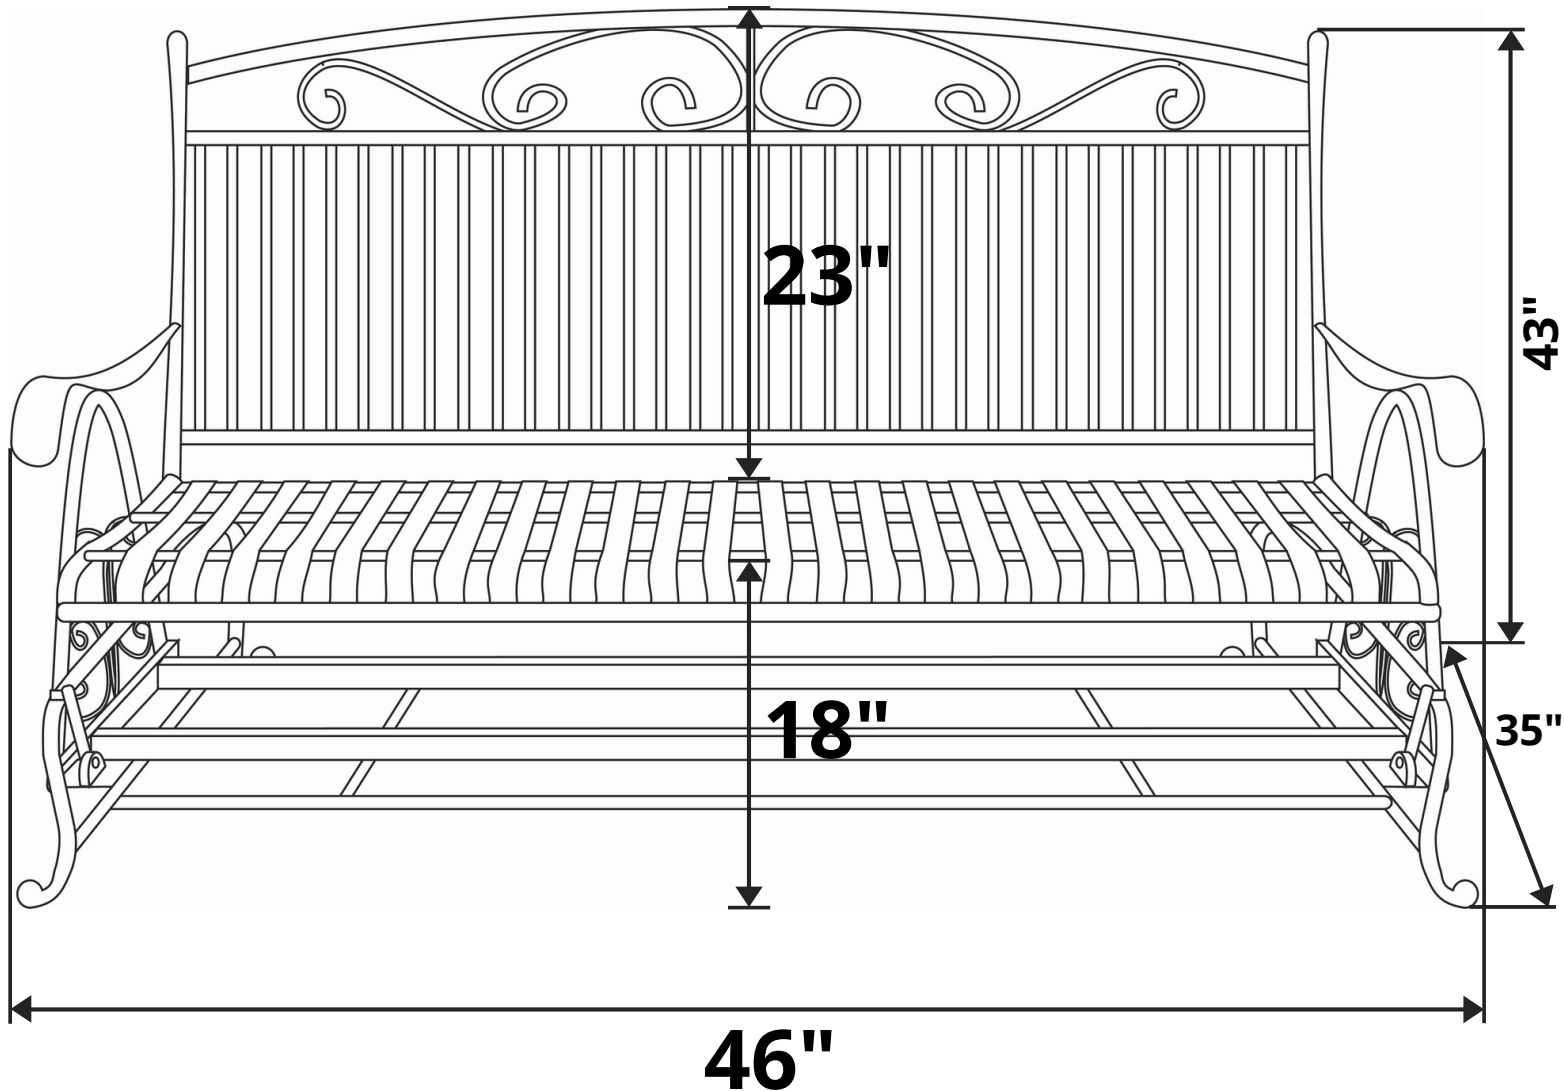

International Caravan Mandalay 4ft. Wrought Iron Patio Glider

Length Option: 4 Foot

Recommended Seat Cushion Size: 40x20 in.

Product Weight: 71 lbs

Weight Capacity: 500 lbs