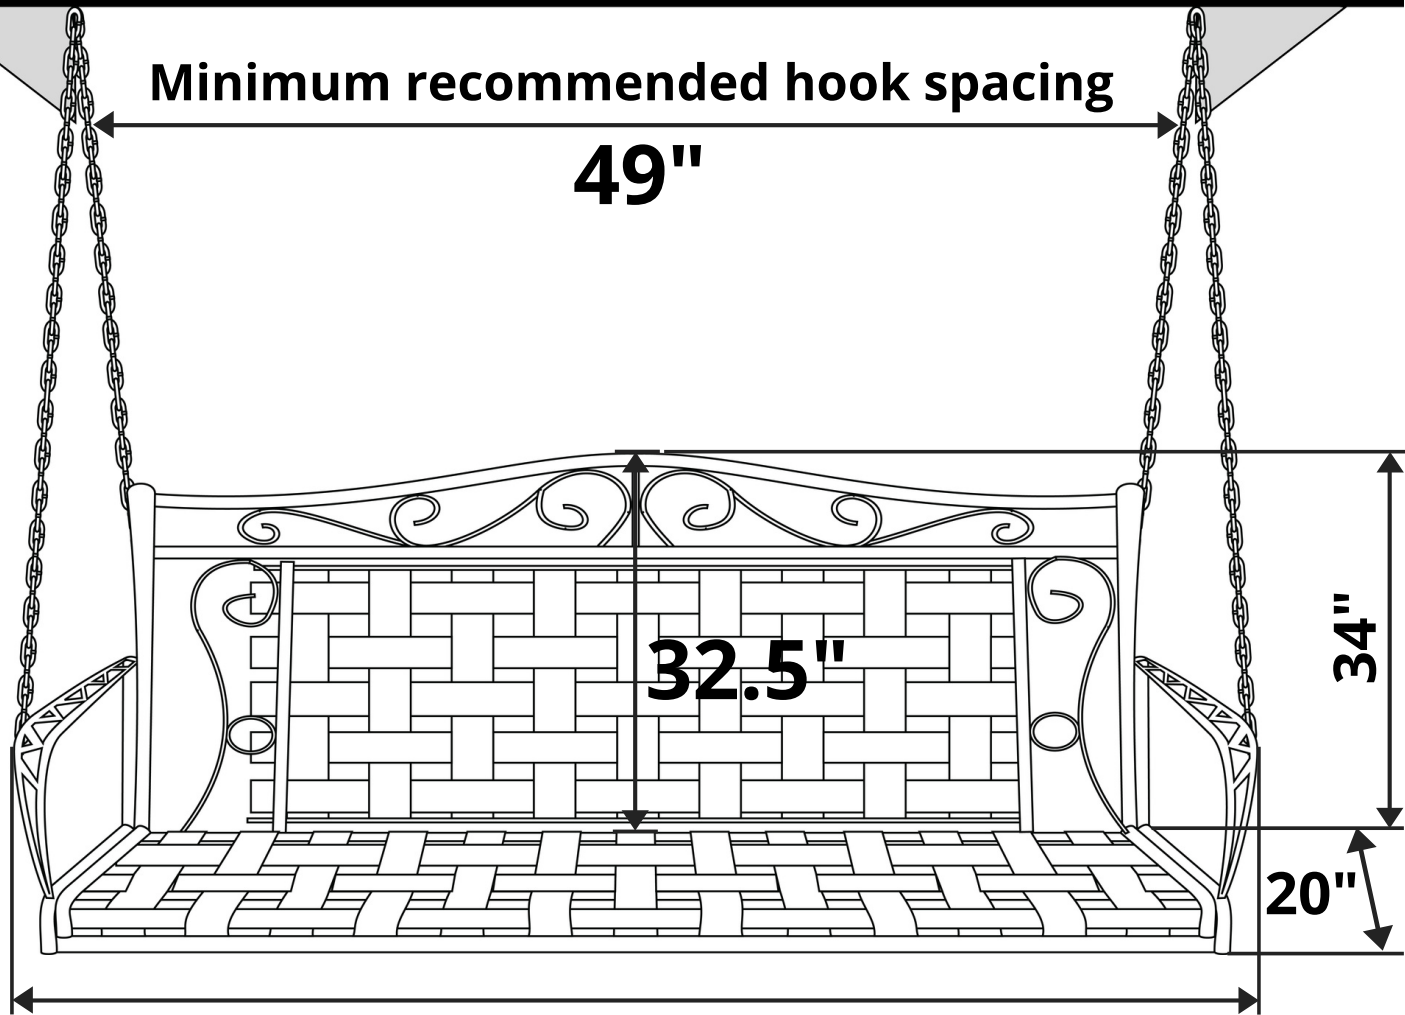

International Caravan Mandalay 4ft. Wrought Iron Porch Swing

Length Option: 4 Foot

Maximum recommended hook spacing

61"

Minimum recommended hook spacing

49"

49"

Recommended Seat Cushion Size: 43x19 in.

Product Weight: 51 lbs

Weight Capacity: 450 lbs