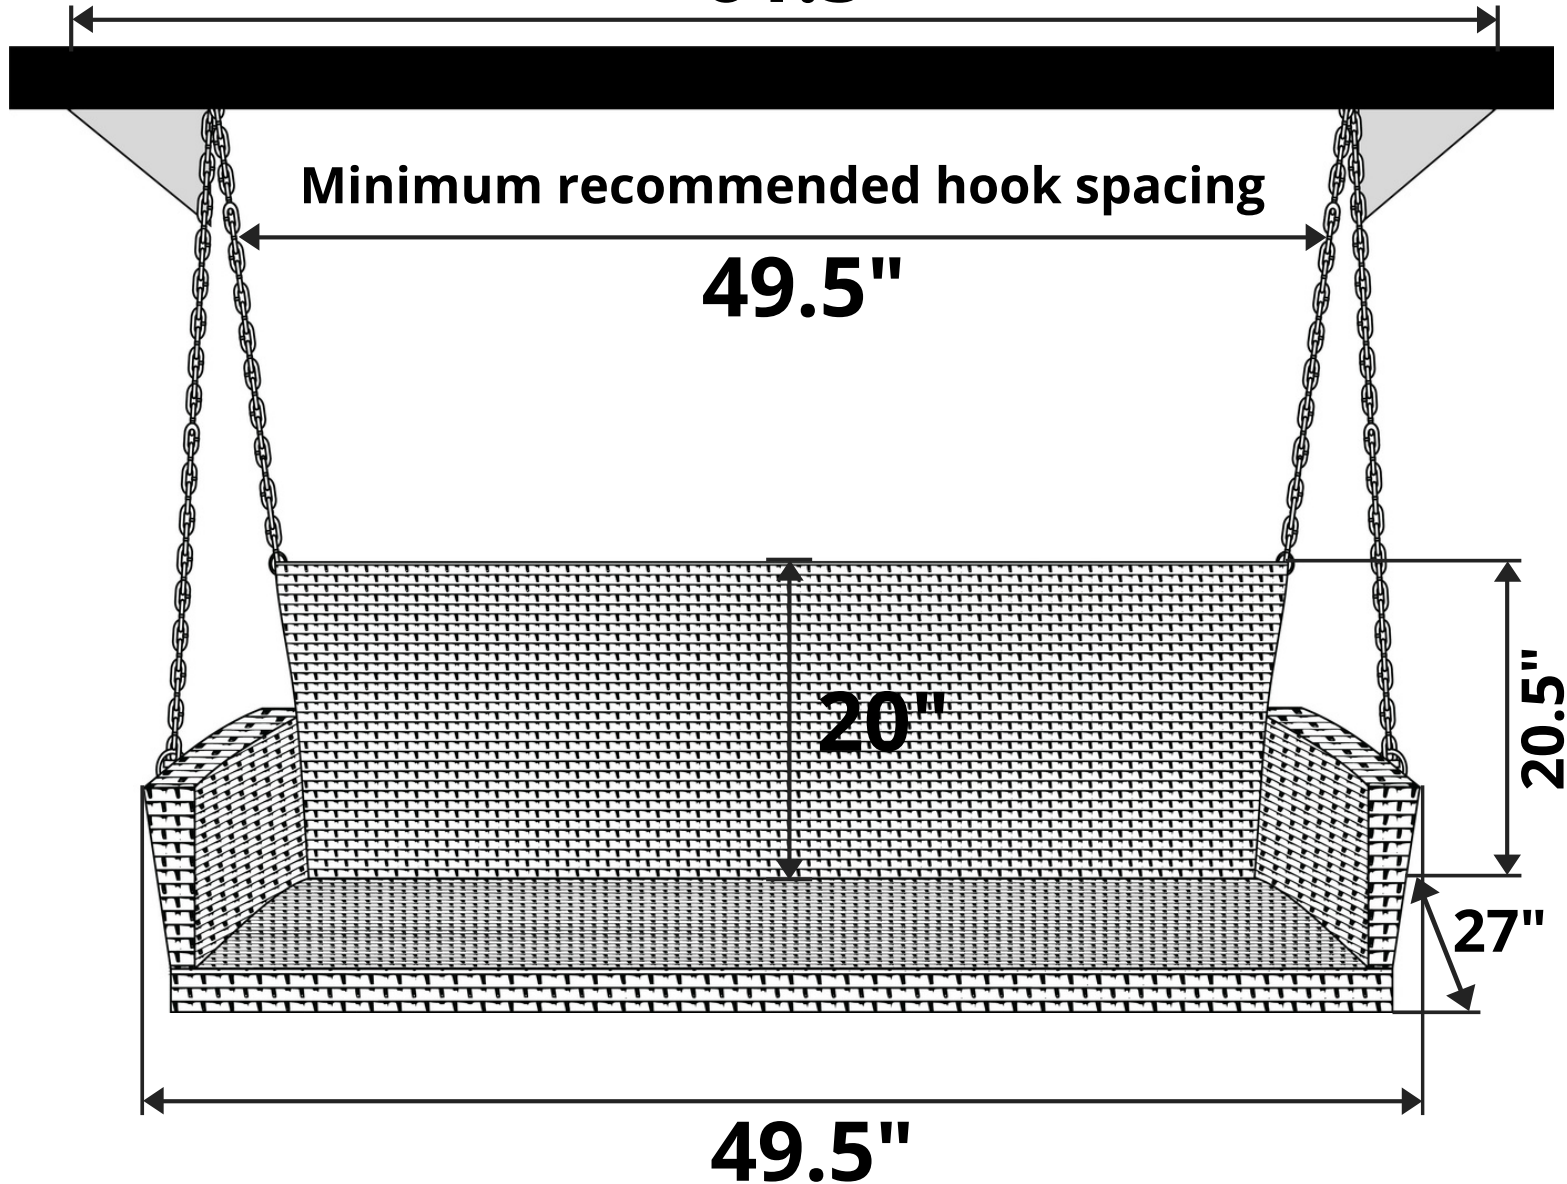

# International Caravan Kingston Resin Wicker Porch Swing

Length Option: 4 Foot

Maximum recommended hook spacing

**61.5"**

Minimum recommended hook spacing

**49.5"**

**Recommended Seat Cushion Size: 38x19 in.**

**Product Weight: 33 lbs**

**Weight Capacity: 400 lbs**